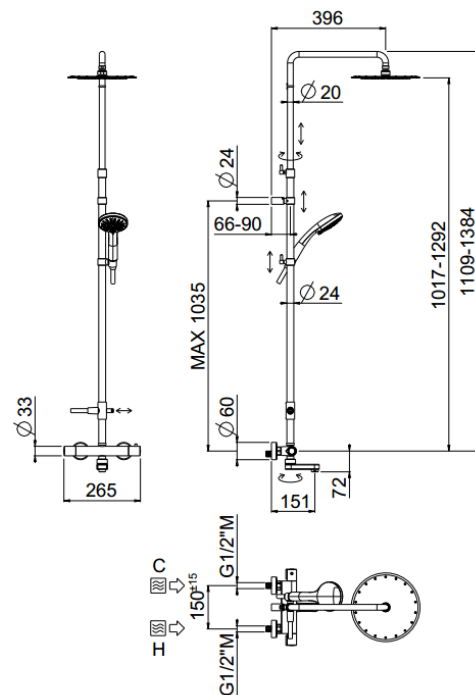

Rigoletto telescopic with spout

Rigoletto telescopic with spout, MySlim inspectable shower head
01-1877-N-CR

TECHNICAL INFORMATION

Bridge telescopic shower column including exposed mixer with diverter and swinging spout, turning bar with adjustable mounting. Round ultra-thin shower head, Ø300, non-liming, inspectable and serviceable in chromed stainless steel. 3 jets non-liming shower in ABS. Smooth double anti-torsion PVC flexible hose, cm 150. CHROME

Flow rate:
x rubinetto

PICTURE

SPARE PARTS

ORIC035
T°

ORIC032
2 vie / ways

FEATURES

rain jet

central jet

side jet

Tub spout

double anti-torsion

adjustable telescopic shower column

Rigoletto adjustable spout

inspectable round

TECHNICAL DRAWING

FINISHINGS