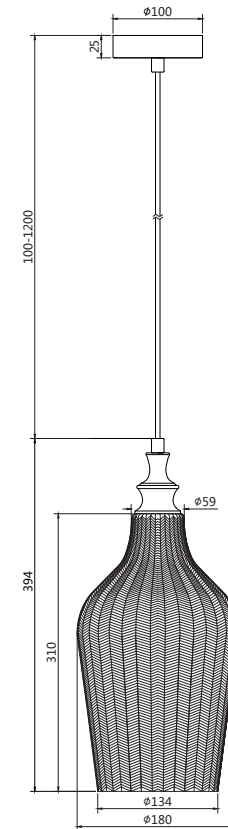

## P033PL-01CH

1 x E27 (60W)

Model: P033PL-01CH  
Collection: Pendant  
Series: Festa

Pendant Lamps