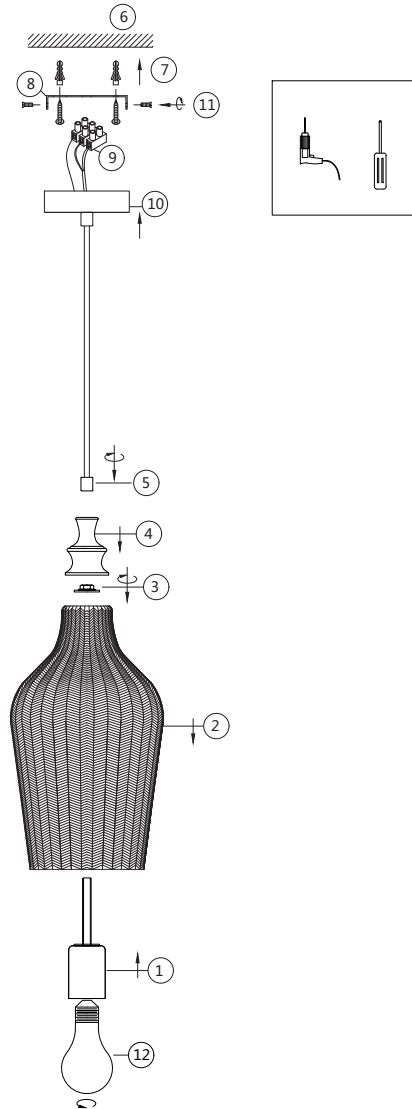

## P033PL-01CH

1 x E27 (60W)

Model: P033PL-01CH  
Collection: Pendant  
Series: Festa

Pendant Lamps