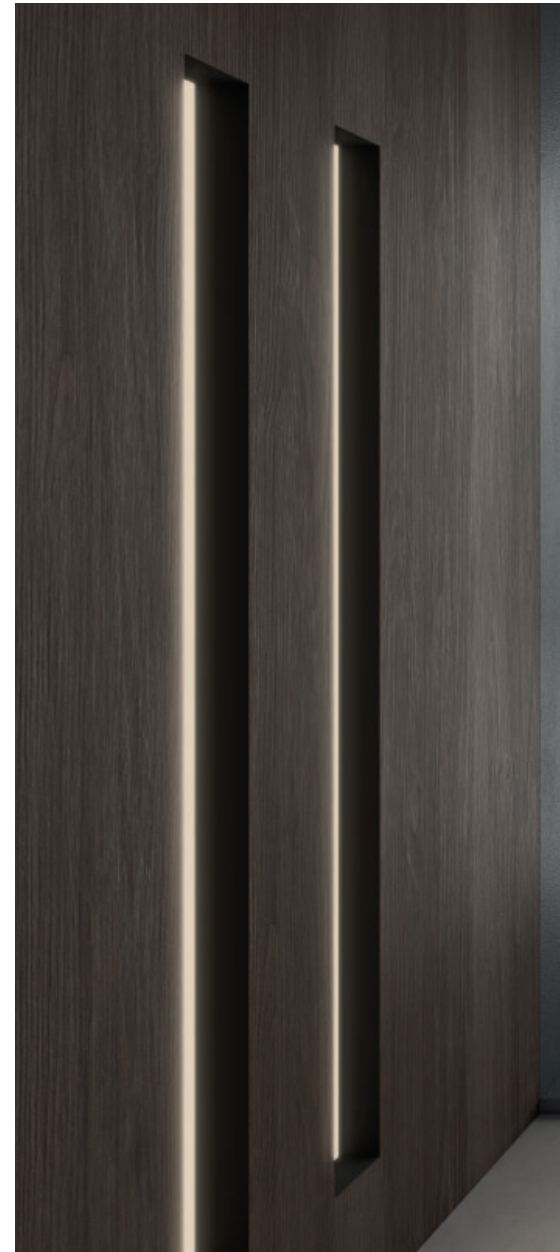

the shower
PANELS

PANELS

PANELS 85x230, white, slate texture

PANELS

the shower
PANELS

PANELS 105x240, combined with Scene® white, smooth finish

PANELS combined with Scene® white, smooth finish and Aluminium 'T' edge profile

PANELS 110x240, combined with Gelcoat iron, cement texture

PANELS 80x240, combined with Marmek® terra, slate texture