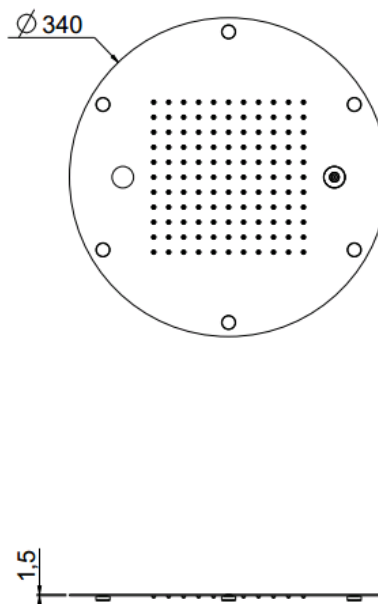

TECHNICAL DRAWING