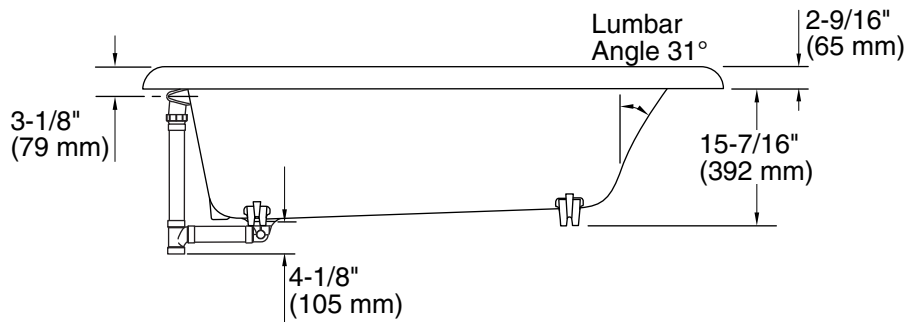

Color tiles intended for reference only.

Color	Code	Description
-------	------	-------------

	0	White
	96	Biscuit

No change in measurements if connected with drain illustrated. (K-7271 or K-7272)

Technical Information

All product dimensions are nominal.

Installation:	Drop-in
Drain location:	End
Basin area, bottom:	45-3/4" x 21-3/8" (1162 mm x 543 mm)
Basin area, top:	53-7/8" x 25-1/8" (1368 mm x 638 mm)
Weight:	360 lbs (163.3 kg)
Minimum floor load:	61 lbs/ft ² (297.8 kg/m ²)
Water depth:	13-7/8" (352 mm)
Water capacity:	61 gal (230.9 L)
Cutout:	Drop-in, 64-3/8" x 27-5/16" (1635 mm x 694 mm)