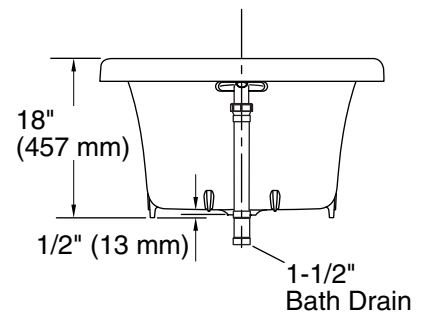

Color tiles intended for reference only.

Color	Code	Description
-------	------	-------------

	0	White
	96	Biscuit

No change in measurements if connected with drain illustrated. (K-7271 or K-7272)

Technical Information

All product dimensions are nominal.

Installation:	Drop-in
Drain location:	End
Basin area, bottom:	45-3/4" x 21-3/8" (1162 mm x 543 mm)
Basin area, top:	53-7/8" x 25-1/8" (1368 mm x 638 mm)
Weight:	360 lbs (163.3 kg)
Minimum floor load:	61 lbs/ft ² (297.8 kg/m ²)
Water depth:	13-7/8" (352 mm)
Water capacity:	61 gal (230.9 L)
Cutout:	Drop-in, 64-3/8" x 27-5/16" (1635 mm x 694 mm)