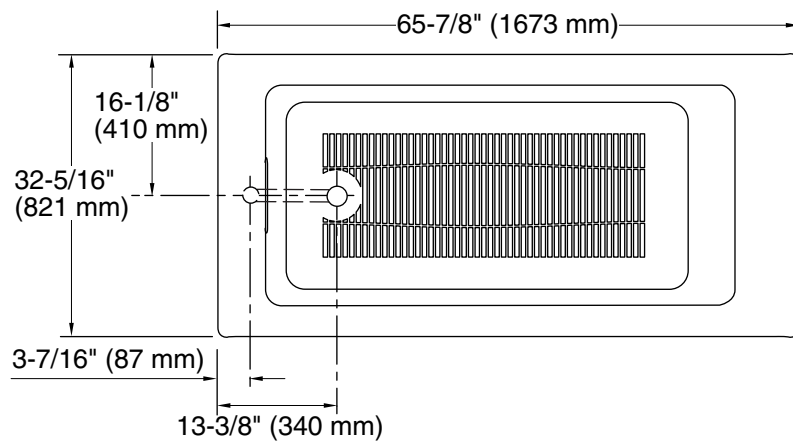

Color tiles intended for reference only.

Color	Code	Description
-------	------	-------------

	0	White
	96	Biscuit

No change in measurements if connected with drain illustrated. (K-7271 or K-7272)

Technical Information

All product dimensions are nominal.

Installation:	Drop-in
Drain location:	End
Basin area, bottom:	45-3/4" x 21-3/8" (1162 mm x 543 mm)
Basin area, top:	53-7/8" x 25-1/8" (1368 mm x 638 mm)
Weight:	360 lbs (163.3 kg)
Minimum floor load:	61 lbs/ft ² (297.8 kg/m ²)
Water depth:	13-7/8" (352 mm)
Water capacity:	61 gal (230.9 L)
Cutout:	Drop-in, 64-3/8" x 27-5/16" (1635 mm x 694 mm)