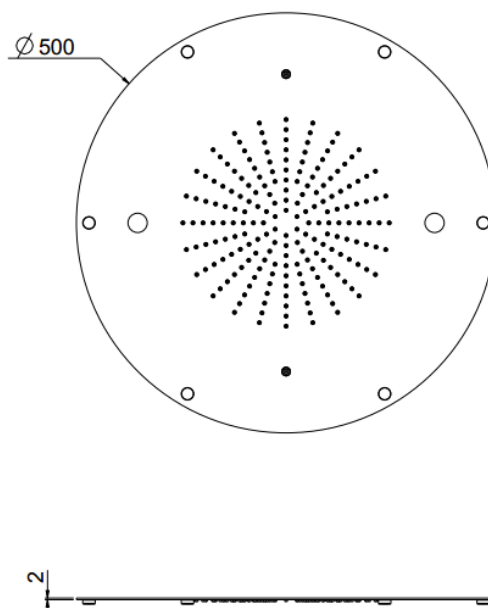

TECHNICAL DRAWING

SPARE PARTS

FINISHINGS