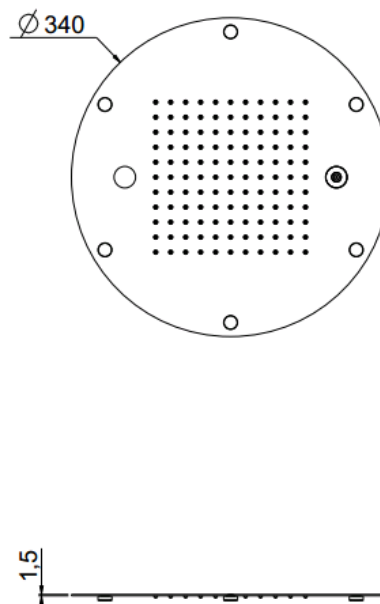

MyDream

MyDream Ø340
23068X/S

TECHNICAL INFORMATION

Multifunction built-in shower head, Ø340, 121 nozzles in non-liming silicon, inspectable and serviceable with 1 jet: rain and chromotherapy

Flow rate:
5 l/min

PICTURE

SPARE PARTS

FEATURES

rain jet

TECHNICAL DRAWING

FINISHINGS