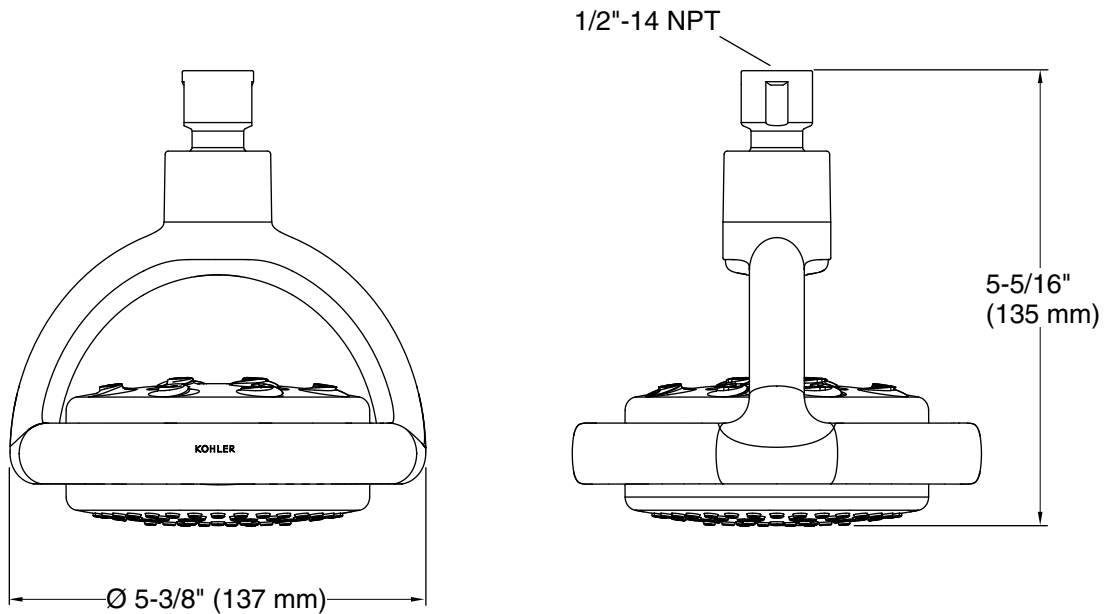

Technical Information

All product dimensions are nominal.

Showerhead/Body Spray:

Rated maximum flow: 2.5 gal/min (9.5 l/min)

Notes

Install this product according to the installation guide.