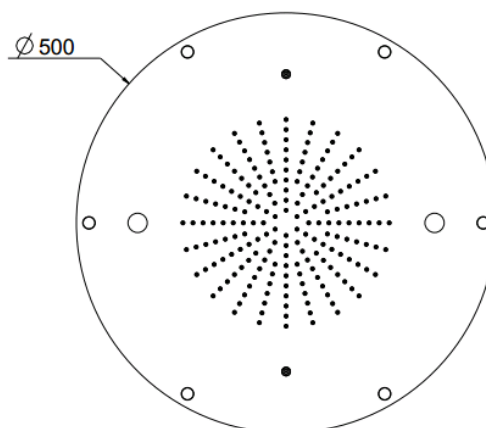

MyDream

MyDream Ø500
23066XN

TECHNICAL INFORMATION

Multifunction built-in shower head, Ø500, 198 nozzles in non-liming silicon, inspectable and serviceable with 2 jets: rain, atomizers

Flow rate:
10 l/min

FEATURES

rain jet

Shower head
mounted
atomizer

PICTURE

TECHNICAL DRAWING

SPARE PARTS

FINISHINGS