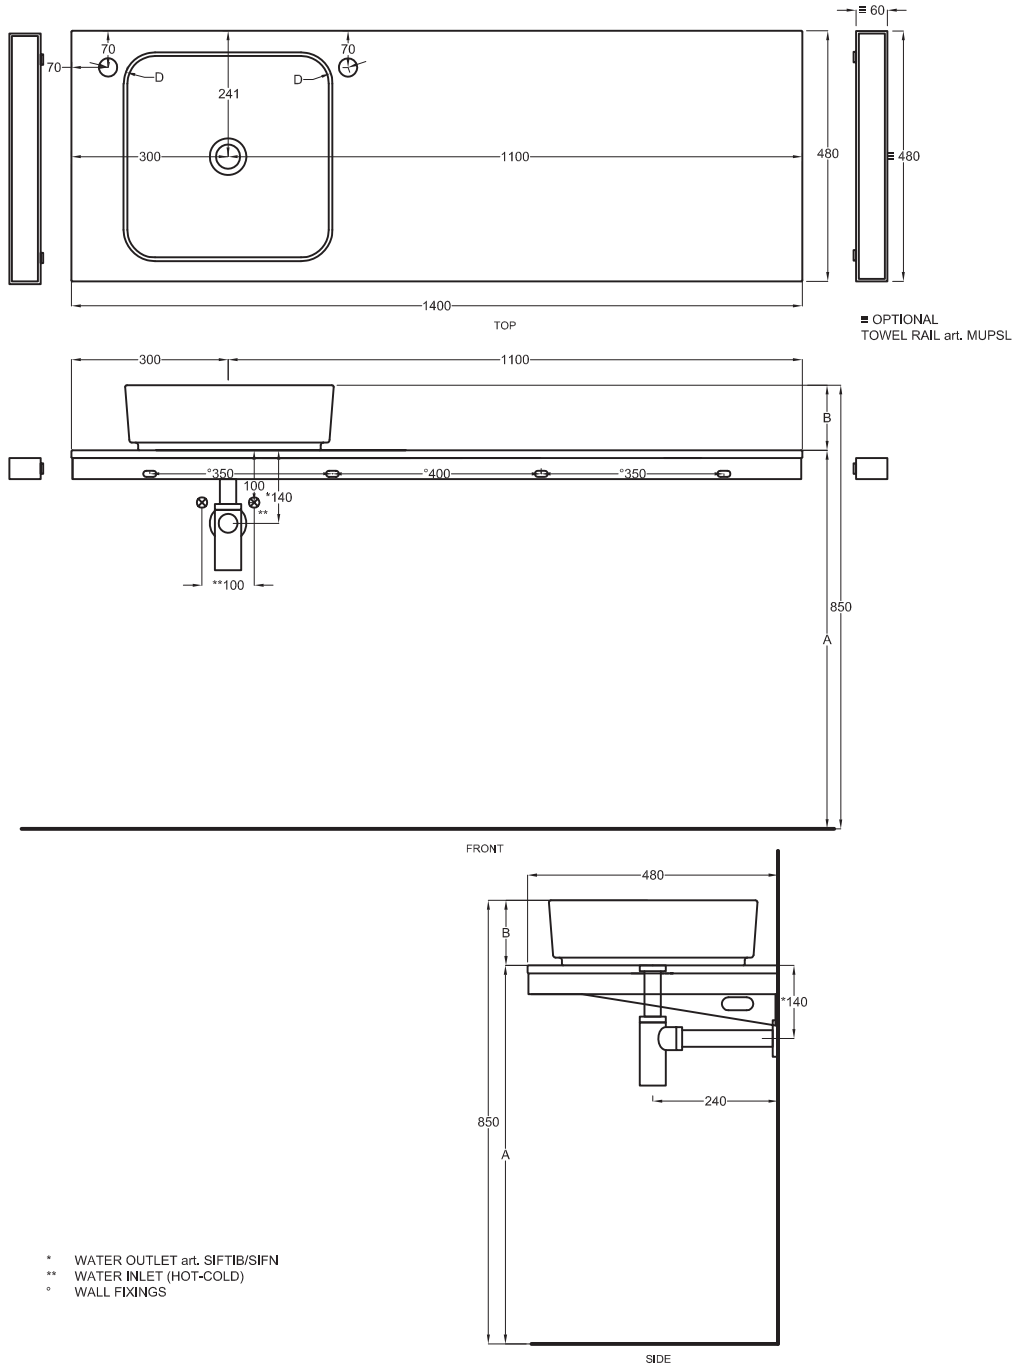

Multiplo versione solo piano

Multiplo only countertop version

140x48x5,5

cielo
handmade in Italy

Gennaio 2022

PESO NETTO/NET WEIGHT: 22,00 Kg (piano / countertop) + 7,00 Kg (struttura /framework) + 1,10 Kg (portasciugamani laterale/lateral towel rail)

SHCOLAQ40
40 x 40 x h12,5

A	725 mm
B	125 mm
D	35 mm

Lavabi
Washbasins