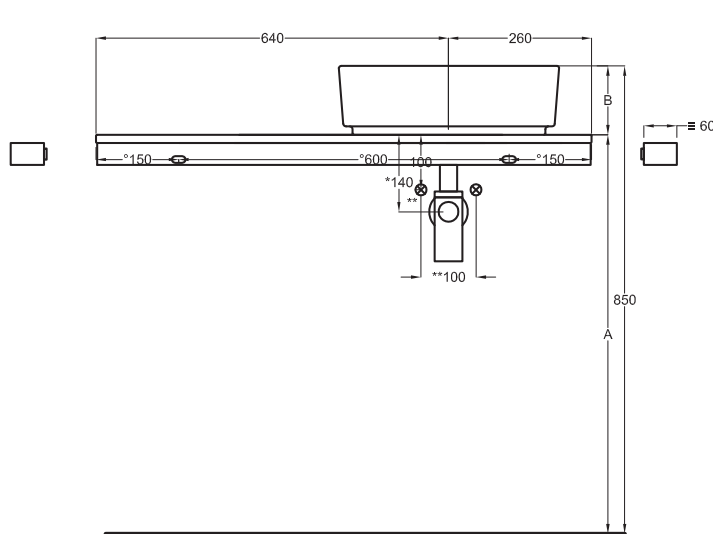

cielo
handmade in Italy

Gennaio 2022

PESO NETTO/NET WEIGHT: 17,00 Kg (piano / countertop) + 5,30 Kg (struttura /framework) + 1,10 Kg (portasciugamani laterale/lateral towel rail)

TOP

≡ OPTIONAL TOWEL RAIL art. MUPSL