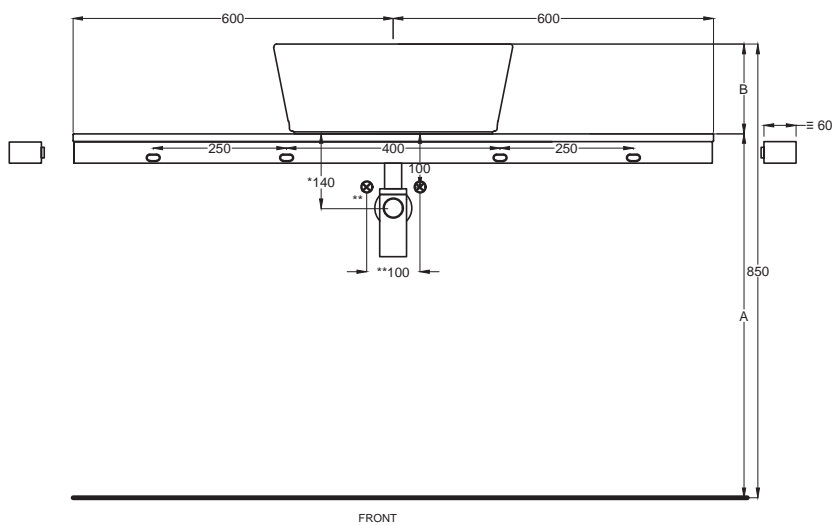

Multiplo versione solo piano

Multiplo only countertop version

120x48x5,5

cielo
handmade in Italy

Gennaio 2022

PESO NETTO/NET WEIGHT: 20,00 Kg (piano / countertop) + 6,50 Kg (struttura /framework) + 1,10 Kg (portasciugamani laterale/lateral towel rail)

- WATER OUTLET art. SIFTIB/SIFN
- ** WATER INLET (HOT-COLD)
- WALL FIXINGS

A	670 mm	720 mm	720 mm
B	170 mm	130 mm	130 mm
D	/	/	/

Lavabi
Washbasins