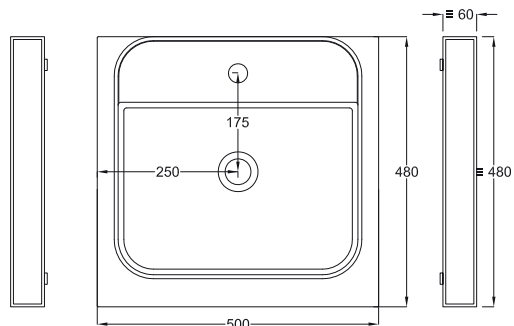

TOP

≡ OPTIONAL TOWEL RAIL art. MUPSL

FRONT

SIDE

- * WATER OUTLET art. SIFTIB/SIFN
- ** WATER INLET (HOT-COLD)
- WALL FIXINGS

SHCOLAQ40
40 x 40 x h12,5

A	725 mm
B	125 mm
D	/

Lavabi
Washbasins

Multiplo versione solo piano

Multiplo only countertop version

50x48x5,5

cielo
handmade in Italy

Gennaio 2022

PESO NETTO/NET WEIGHT: 10,00 Kg (piano / countertop) + 4,00 Kg (struttura /framework) + 1,10 Kg (portasciugamani laterale/lateral towel rail)