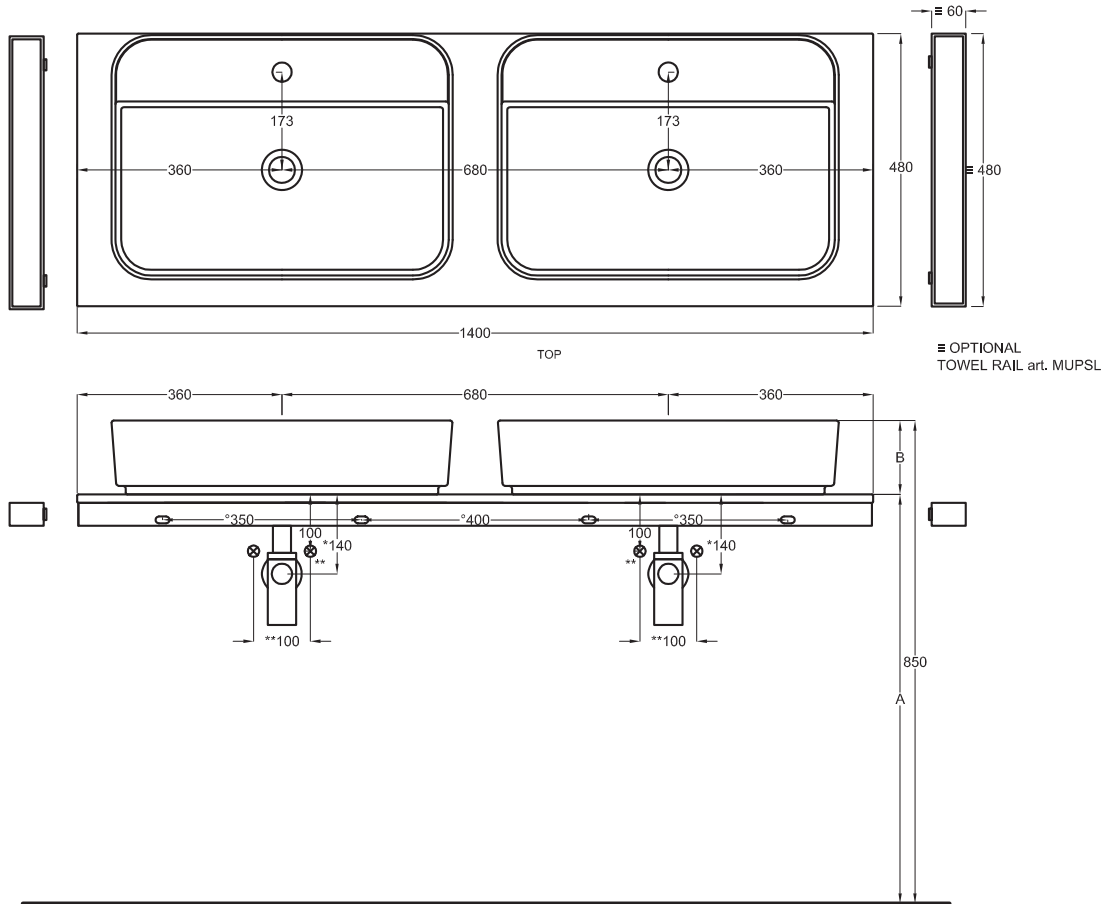

Multiplo versione solo piano

Multiplo only countertop version

140x48x5,5

cielo
handmade in Italy

Gennaio 2022

PESO NETTO/NET WEIGHT: 22,00 Kg (piano / countertop) + 7,00 Kg (struttura /framework) + 1,10 Kg (portasciugamani laterale/lateral towel rail)

- WATER OUTLET art. SIFTIB/SIFN
- ** WATER INLET (HOT-COLD)
- WALL FIXINGS

SHCOLARF
60 x 43 x h13

A	720 mm
B	130 mm
D	/

Lavabi
Washbasins