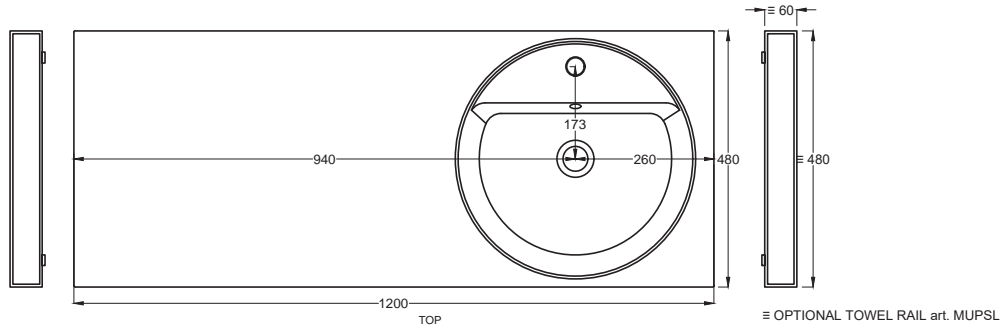

Multiplo versione solo piano

Multiplo only countertop version

120x48x5,5

cielo
handmade in Italy

Gennaio 2022

PESO NETTO/NET WEIGHT: 20,00 Kg (piano / countertop) + 6,50 Kg (struttura /framework) + 1,10 Kg (portasciugamani laterale/lateral towel rail)

- WATER OUTLET art. SIFTIB/SIFN
- ** WATER INLET (HOT-COLD)
- WALL FIXINGS

	HALAT45 045 x h17	SHCOLAQF 44 x 43 x h13	SHCOLATF 045 x h13
A	670 mm	720 mm	720 mm
B	170 mm	130 mm	130 mm
D	/	/	/

Lavabi
Washbasins