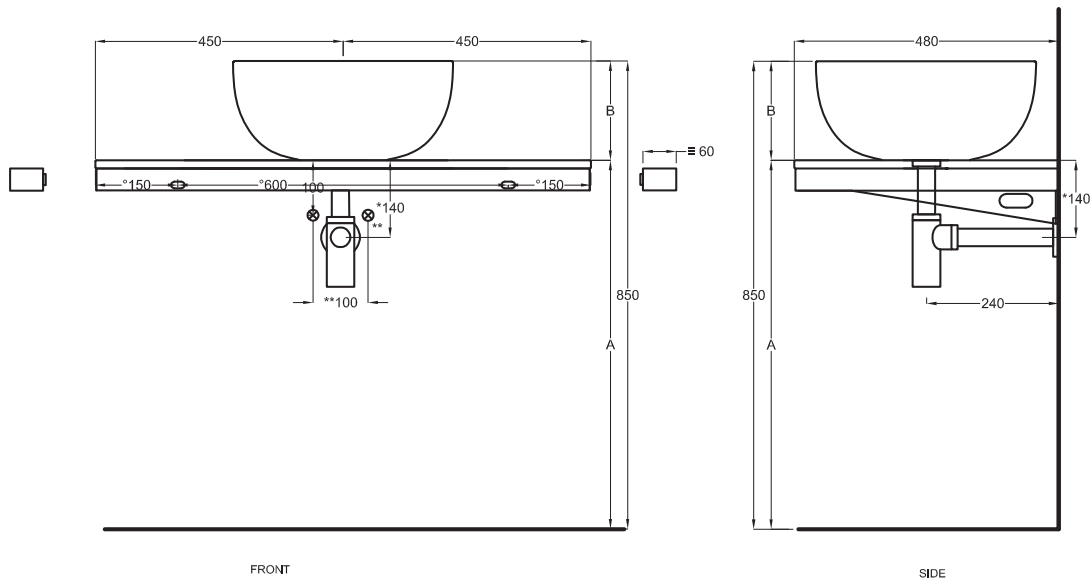

90x48x5,5

cielo
handmade in Italy

Gennaio 2022

PESO NETTO/NET WEIGHT: 17,00 Kg (piano / countertop) + 5,30 Kg (struttura /framework) + 1,10 Kg (portasciugamani laterale/lateral towel rail)

- * WATER OUTLET art. SIFTIB/SIFN
- ** WATER INLET (HOT-COLD)
- ° WALL FIXINGS