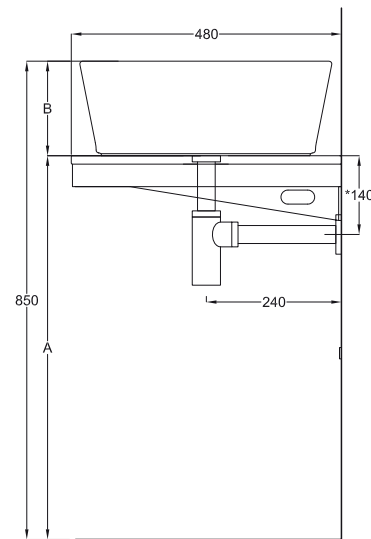

SIDE

- WATER OUTLET art. SIFTIB/SIFN
- ** WATER INLET (HOT-COLD)
- ° WALL FIXINGS

A	670 mm	720 mm
B	170 mm	130 mm
D	/	/

Lavabi
Washbasins