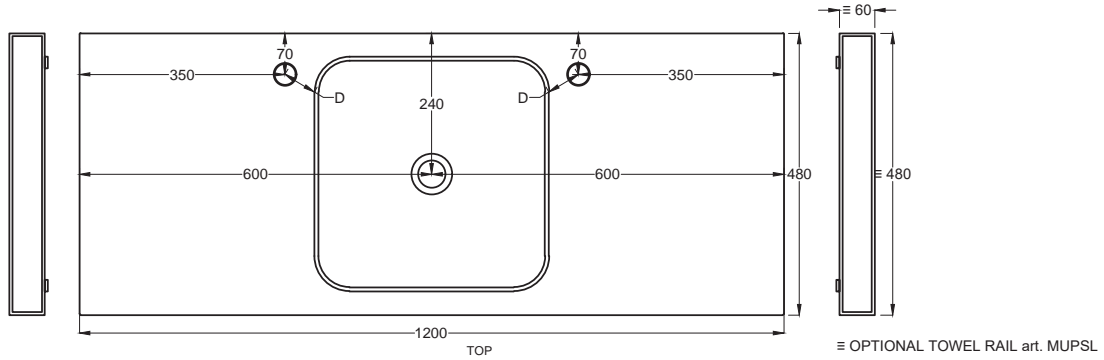

Multiplo versione solo piano

Multiplo only countertop version

120x48x5,5

cielo
handmade in Italy

Gennaio 2022

PESO NETTO/NET WEIGHT: 20,00 Kg (piano / countertop) + 6,50 Kg (struttura /framework) + 1,10 Kg (portasciugamani laterale/lateral towel rail)

- WATER OUTLET art. SIFTIB/SIFN
- ** WATER INLET (HOT-COLD)
- WALL FIXINGS

SHCOLAQ40
40 x 40 x h12,5

A	725 mm
B	125 mm
D	70 mm

Lavabi
Washbasins