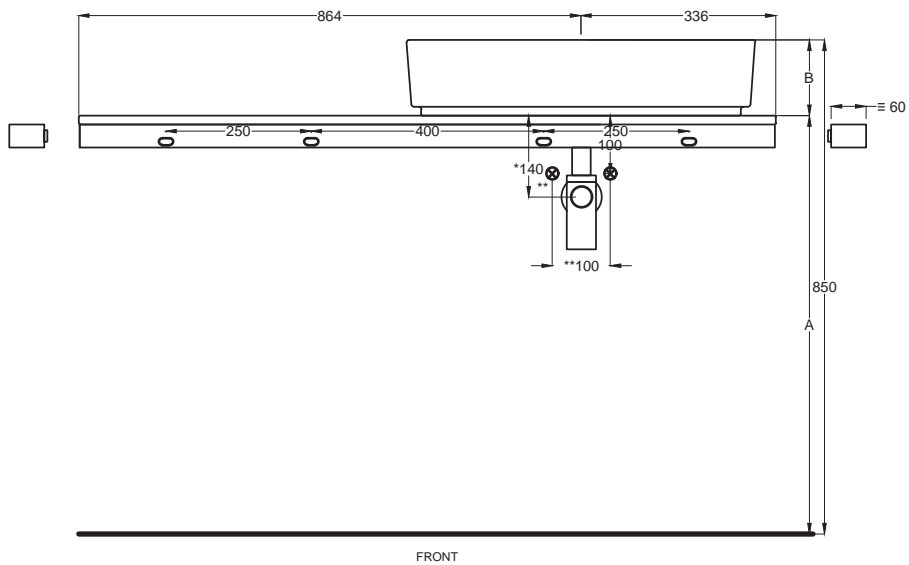

Multiplo versione solo piano

Multiplo only countertop version

120x48x5,5

cielo
handmade in Italy

Gennaio 2022

PESO NETTO/NET WEIGHT: 20,00 Kg (piano / countertop) + 6,50 Kg (struttura /framework) + 1,10 Kg (portasciugamani laterale/lateral towel rail)

- WATER OUTLET art. SIFTIB/SIFN
- ** WATER INLET (HOT-COLD)
- WALL FIXINGS

A	720 mm
B	130 mm
D	/

Lavabi
Washbasins