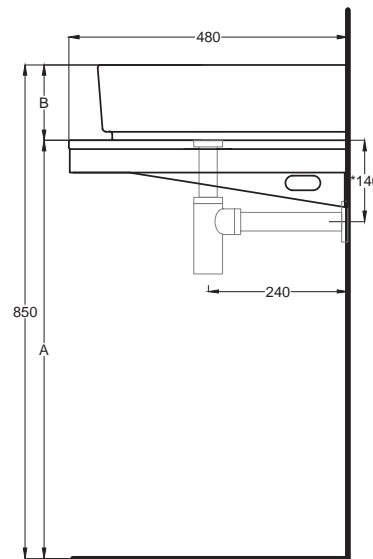

Multiplo versione solo piano

Multiplo only countertop version

120x48x5,5

cielo
handmade in Italy

Gennaio 2022

PESO NETTO/NET WEIGHT: 20,00 Kg (piano / countertop) + 6,50 Kg (struttura /framework) + 1,10 Kg (portasciugamani laterale/lateral towel rail)

- WATER OUTLET art. SIFTIB/SIFN
- ** WATER INLET (HOT-COLD)
- WALL FIXINGS

A	725 mm
B	125 mm
D	/

Lavabi
Washbasins