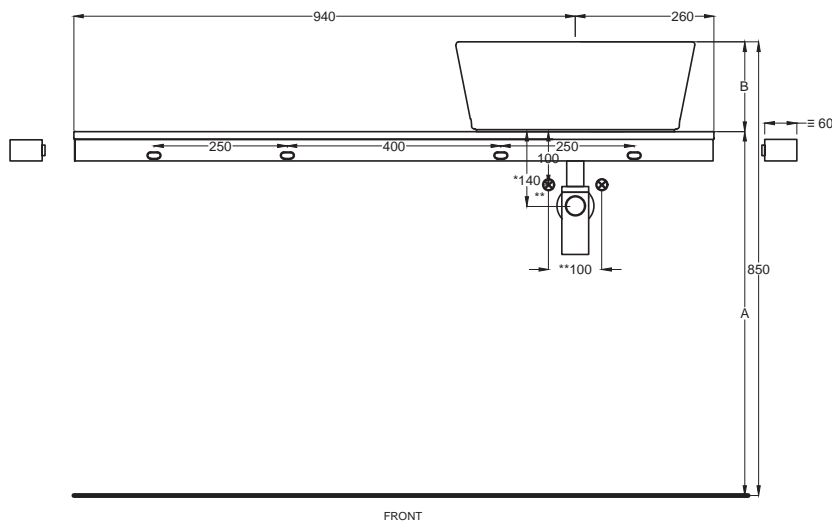

Multiplo versione solo piano

Multiplo only countertop version

120x48x5,5

cielo
handmade in Italy

Gennaio 2022

PESO NETTO/NET WEIGHT: 20,00 Kg (piano / countertop) + 6,50 Kg (struttura /framework) + 1,10 Kg (portasciugamani laterale/lateral towel rail)

- WATER OUTLET art. SIFTIB/SIFN
- ** WATER INLET (HOT-COLD)
- WALL FIXINGS

	HALAT45 045 x h17	SHCOLAQF 44 x 43 x h13	SHCOLATF 045 x h13
A	670 mm	720 mm	720 mm
B	170 mm	130 mm	130 mm
D	/	/	/

Lavabi
Washbasins