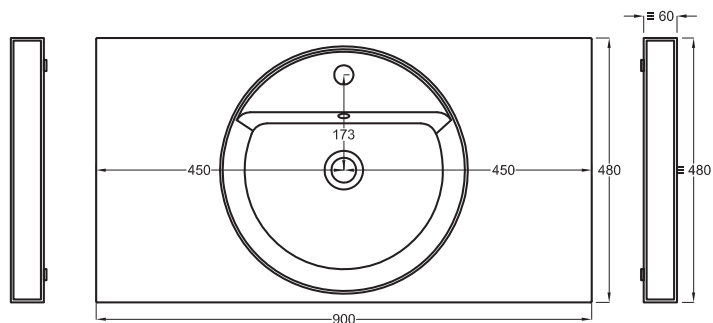

FRONT

SIDE

- * WATER OUTLET art. SIFTIB/SIFN
- ** WATER INLET (HOT-COLD)
- WALL FIXINGS

HALAT45
045 x h17

SHCOLATF
045 x h13

A	670 mm	720 mm
B	170 mm	130 mm
D	/	/

Lavabi
Washbasins

Multiplo versione solo piano

Multiplo only countertop version

90x48x5,5

cielo
handmade in Italy

Gennaio 2022

PESO NETTO/NET WEIGHT: 17,00 Kg (piano / countertop) + 5,30 Kg (struttura /framework) + 1,10 Kg (portasciugamani laterale/lateral towel rail)