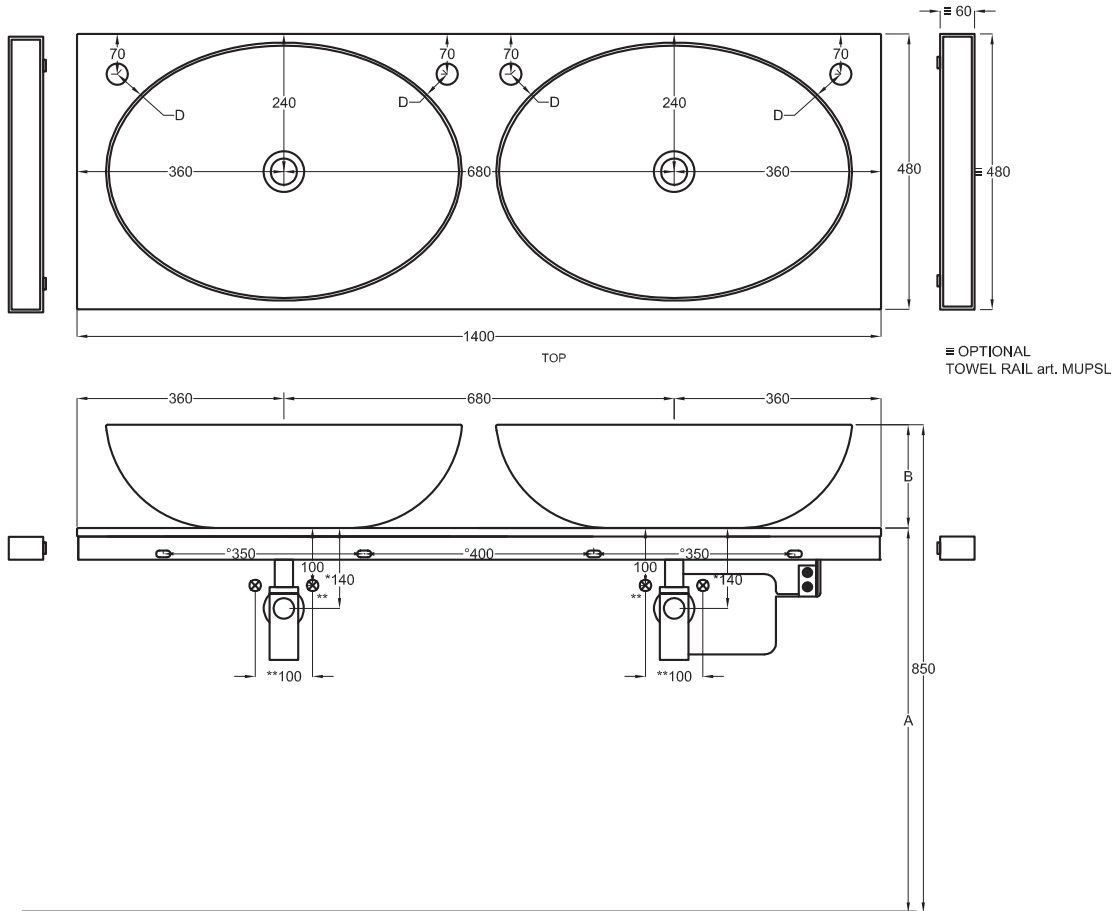

Multiplo versione solo piano

Multiplo only countertop version

140x48x5,5

cielo
handmade in Italy

Gennaio 2022

PESO NETTO/NET WEIGHT: 22,00 Kg (piano / countertop) + 7,00 Kg (struttura /framework) + 1,10 Kg (portasciugamani laterale/lateral towel rail)

- WATER OUTLET art. SIFTIB/SIFN
- ** WATER INLET (HOT-COLD)
- o WALL FIXINGS

	BAECO	BAECOM	SHCOLAO60
A	670 mm	685 mm	725 mm
B	180 mm	165 mm	125 mm
D	50 mm	70 mm	55 mm

Lavabi
Washbasins