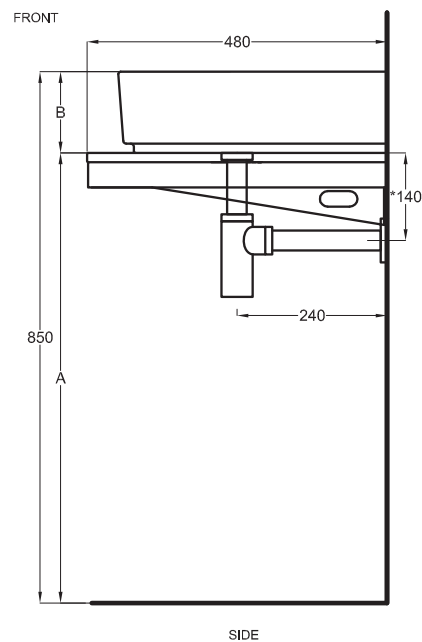

Multiplo versione solo piano

Multiplo only countertop version

140x48x5,5

cielo
handmade in Italy

Gennaio 2022

PESO NETTO/NET WEIGHT: 22,00 Kg (piano / countertop) + 7,00 Kg (struttura /framework) + 1,10 Kg (portasciugamani laterale/lateral towel rail)

- WATER OUTLET art. SIFTIB/SIFN
- ** WATER INLET (HOT-COLD)
- WALL FIXINGS

A	725 mm
B	125 mm
D	/

Lavabi
Washbasins