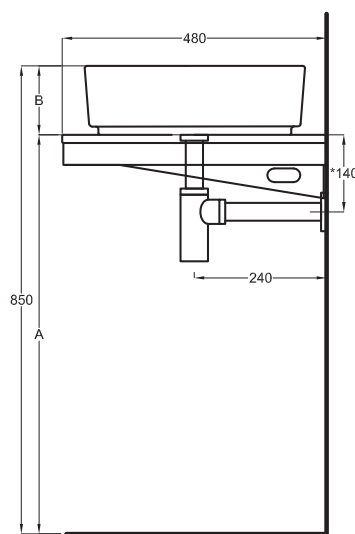

SIDE

- WATER OUTLET art. SIFTIB/SIFN
- ** WATER INLET (HOT-COLD)
- ° WALL FIXINGS

SHCOLAQ40
40 x 40 x h12,5

A	725 mm
B	125 mm
D	/

Lavabi
Washbasins