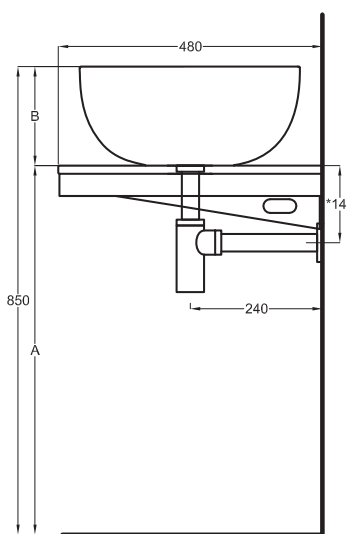

PESO NETTO/NET WEIGHT: 17,00 Kg (piano / countertop) + 5,30 Kg (struttura /framework) + 1,10 Kg (portasciugamani laterale/lateral towel rail)

TOP

≡ OPTIONAL TOWEL RAIL art. MUPSL

FRONT

SIDE

- * WATER OUTLET art. SIFTIB/SIFN
- ** WATER INLET (HOT-COLD)
- WALL FIXINGS