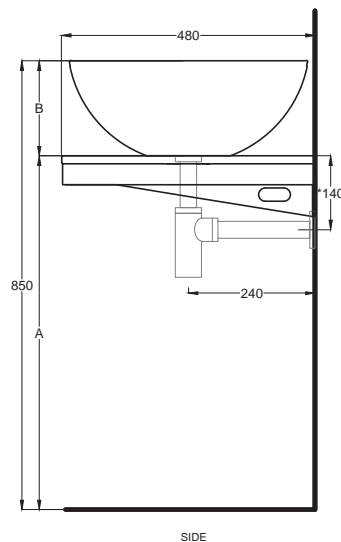

Multiplo versione solo piano

Multiplo only countertop version

120x48x5,5

cielo
handmade in Italy

Gennaio 2022

PESO NETTO/NET WEIGHT: 20,00 Kg (piano / countertop) + 6,50 Kg (struttura /framework) + 1,10 Kg (portasciugamani laterale/lateral towel rail)

- WATER OUTLET art. SIFTIB/SIFN
- ** WATER INLET (HOT-COLD)
- WALL FIXINGS

	BAECO 62 x 45 x h18	BAECOM 58 x 42 x h16,5	SHCOLAO60 60 x 38 x h12,5
A	670 mm	685 mm	725 mm
B	180 mm	165 mm	125 mm
D	45 mm	60 mm	45 mm

Lavabi
Washbasins