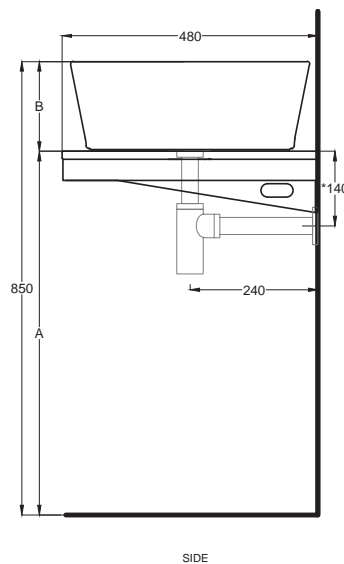

Multiplo versione solo piano

Multiplo only countertop version

120x48x5,5

cielo
handmade in Italy

Gennaio 2022

PESO NETTO/NET WEIGHT: 20,00 Kg (piano / countertop) + 6,50 Kg (struttura /framework) + 1,10 Kg (portasciugamani laterale/lateral towel rail)

- WATER OUTLET art. SIFTIB/SIFN
- ** WATER INLET (HOT-COLD)
- WALL FIXINGS

A	670 mm	720 mm	720 mm
B	170 mm	130 mm	130 mm
D	/	/	/

Lavabi
Washbasins