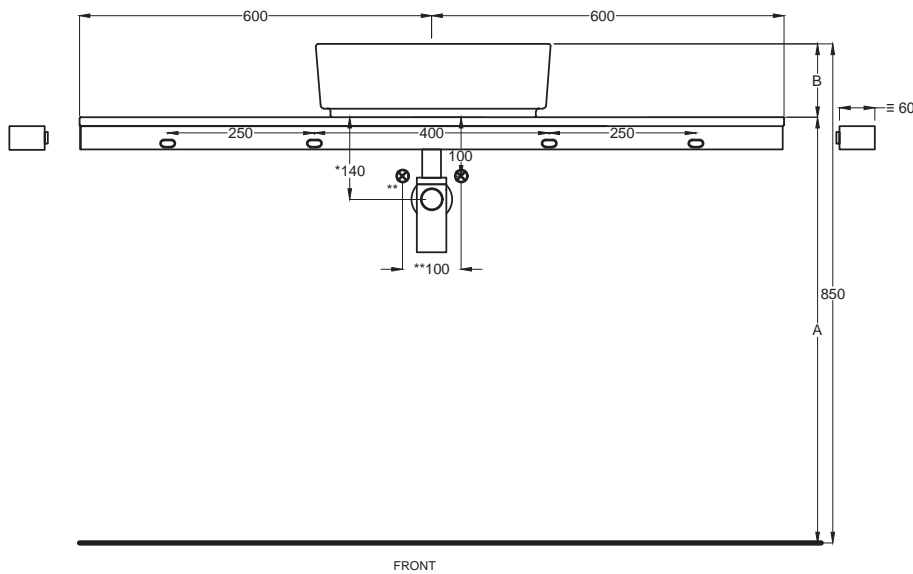

Multiplo versione solo piano

Multiplo only countertop version

120x48x5,5

cielo
handmade in Italy

Gennaio 2022

PESO NETTO/NET WEIGHT: 20,00 Kg (piano / countertop) + 6,50 Kg (struttura /framework) + 1,10 Kg (portasciugamani laterale/lateral towel rail)

- WATER OUTLET art. SIFTIB/SIFN
- ** WATER INLET (HOT-COLD)
- WALL FIXINGS

SHCOLAQ40
40 x 40 x h12,5

A	725 mm
B	125 mm
D	70 mm

Lavabi
Washbasins