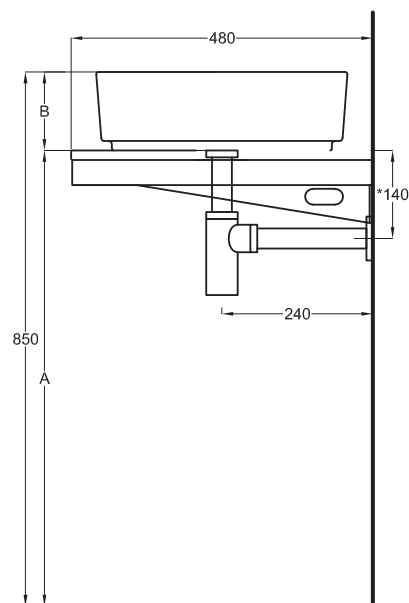

70x48x5,5

cielo
handmade in Italy

Gennaio 2022

PESO NETTO/NET WEIGHT: 13,00 Kg (piano / countertop) + 6,00 Kg (struttura /framework) + 1,10 Kg (portasciugamani laterale/lateral towel rail)

TOP

FRONT

SIDE

- * WATER OUTLET art. SIFTIB/SIFN
- ** WATER INLET (HOT-COLD)
- WALL FIXINGS