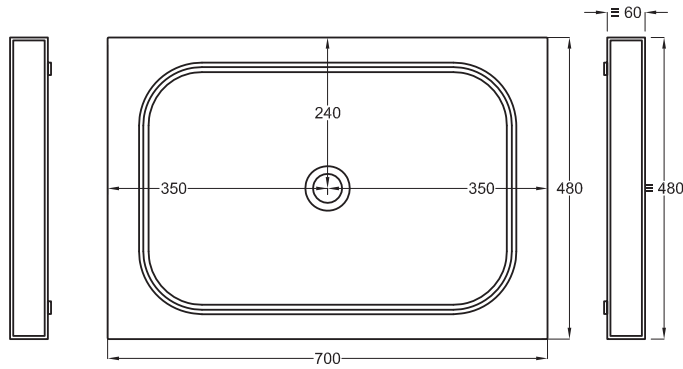

PESO NETTO/NET WEIGHT: 13,00 Kg (piano / countertop) + 6,00 Kg (struttura /framework) + 1,10 Kg (portasciugamani laterale/lateral towel rail)

TOP

≡ OPTIONAL TOWEL RAIL art. MUPSL

FRONT

SIDE

- * WATER OUTLET art. SIFTIB/SIFN
- ** WATER INLET (HOT-COLD)
- ° WALL FIXINGS

SHCOLARF
60 x 43 x h13

A	720 mm
B	130 mm
D	/

Lavabi
Washbasins

Multiplo versione solo piano

Multiplo only countertop version

70x48x5,5

cielo
handmade in Italy

Gennaio 2022

PESO NETTO/NET WEIGHT: 13,00 Kg (piano / countertop) + 6,00 Kg (struttura /framework) + 1,10 Kg (portasciugamani laterale/lateral towel rail)

TOP

≡ OPTIONAL TOWEL RAIL art. MUPSL

FRONT

SIDE

- * WATER OUTLET art. SIFTIB/SIFN
- ** WATER INLET (HOT-COLD)
- WALL FIXINGS