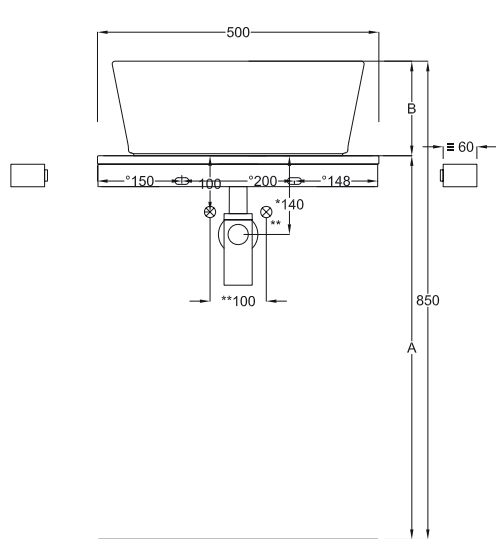

Multiplo versione solo piano

Multiplo only countertop version

50x48x5,5

cielo
handmade in Italy

Gennaio 2022

PESO NETTO/NET WEIGHT: 10,00 Kg (piano / countertop) + 4,00 Kg (struttura /framework) + 1,10 Kg (portasciugamani laterale/lateral towel rail)

≡ OPTIONAL TOWEL RAIL art. MUPSL

FRONT

- WATER OUTLET art. SIFTIB/SIFN
- ** WATER INLET (HOT-COLD)
- ° WALL FIXINGS

A	670 mm	720 mm
B	170 mm	130 mm
D	/	/

Lavabi
Washbasins