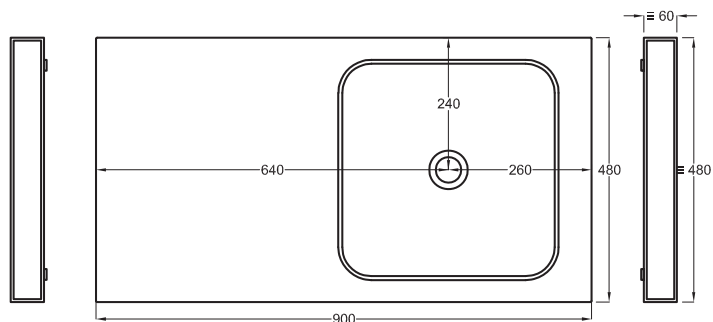

Multiplo versione solo piano

Multiplo only countertop version

90x48x5,5

cielo
handmade in Italy

Gennaio 2022

PESO NETTO/NET WEIGHT: 17,00 Kg (piano / countertop) + 5,30 Kg (struttura /framework) + 1,10 Kg (portasciugamani laterale/lateral towel rail)

TOP

≡ OPTIONAL TOWEL RAIL art. MUPSL