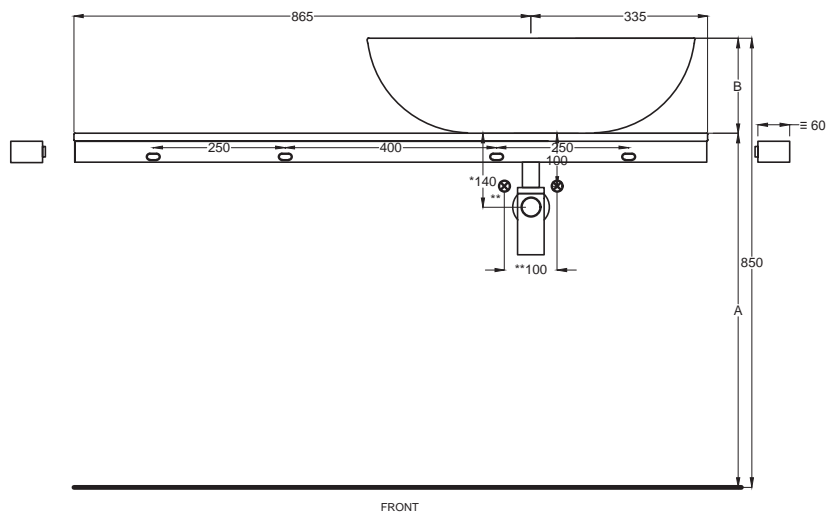

Multiplo versione solo piano

Multiplo only countertop version

120x48x5,5

cielo
handmade in Italy

Gennaio 2022

PESO NETTO/NET WEIGHT: 20,00 Kg (piano / countertop) + 6,50 Kg (struttura /framework) + 1,10 Kg (portasciugamani laterale/lateral towel rail)

- WATER OUTLET art. SIFTIB/SIFN
- ** WATER INLET (HOT-COLD)
- WALL FIXINGS

	BAECO 62 x 45 x h18	BAECOM 58 x 42 x h16,5	SHCOLAO60 60 x 38 x h12,5
A	670 mm	685 mm	725 mm
B	180 mm	165 mm	125 mm
D	45 mm	60 mm	45 mm

Lavabi
Washbasins