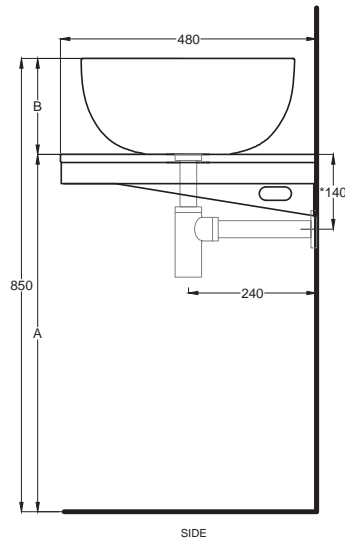

Multiplo versione solo piano

Multiplo only countertop version

120x48x5,5

cielo
handmade in Italy

Gennaio 2022

PESO NETTO/NET WEIGHT: 20,00 Kg (piano / countertop) + 6,50 Kg (struttura /framework) + 1,10 Kg (portasciugamani laterale/lateral towel rail)

- WATER OUTLET art. SIFTIB/SIFN
- ** WATER INLET (HOT-COLD)
- WALL FIXINGS

A	665 mm	725 mm	725 mm	610 mm	700 mm	590 mm	660 mm
B	185 mm	125 mm	125 mm	240 mm	150 mm	260 mm	190 mm
D	50 mm	25 mm	50 mm	25 mm	50 mm	25 mm	35 mm

Lavabi
Washbasins