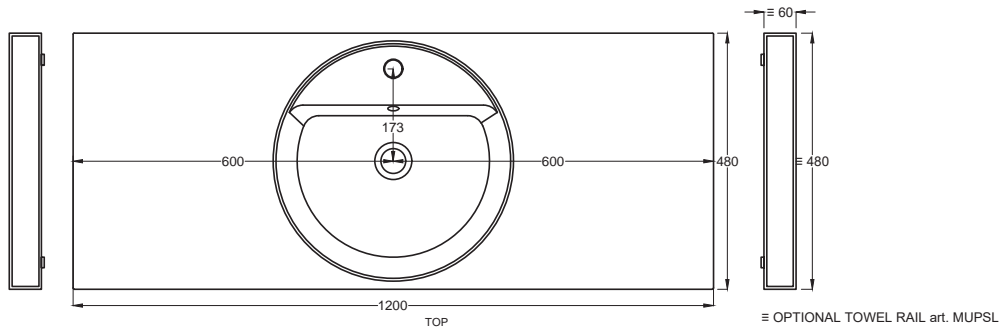

Multiplo versione solo piano

Multiplo only countertop version

120x48x5,5

cielo
handmade in Italy

Gennaio 2022

PESO NETTO/NET WEIGHT: 20,00 Kg (piano / countertop) + 6,50 Kg (struttura /framework) + 1,10 Kg (portasciugamani laterale/lateral towel rail)

- WATER OUTLET art. SIFTIB/SIFN
- ** WATER INLET (HOT-COLD)
- WALL FIXINGS

A	670 mm	720 mm	720 mm
B	170 mm	130 mm	130 mm
D	/	/	/

Lavabi
Washbasins