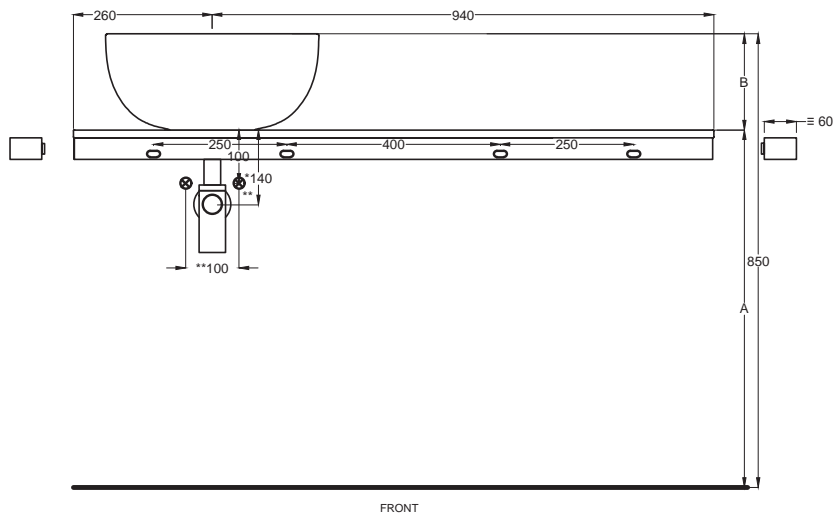

Multiplo versione solo piano

Multiplo only countertop version

120x48x5,5

cielo
handmade in Italy

Gennaio 2022

PESO NETTO/NET WEIGHT: 20,00 Kg (piano / countertop) + 6,50 Kg (struttura /framework) + 1,10 Kg (portasciugamani laterale/lateral towel rail)

- WATER OUTLET art. SIFTIB/SIFN
- ** WATER INLET (HOT-COLD)
- WALL FIXINGS

A	665 mm	725 mm	725 mm	610 mm	700 mm	590 mm	660 mm
B	185 mm	125 mm	125 mm	240 mm	150 mm	260 mm	190 mm
D	50 mm	25 mm	50 mm	25 mm	50 mm	25 mm	35 mm

Lavabi
Washbasins