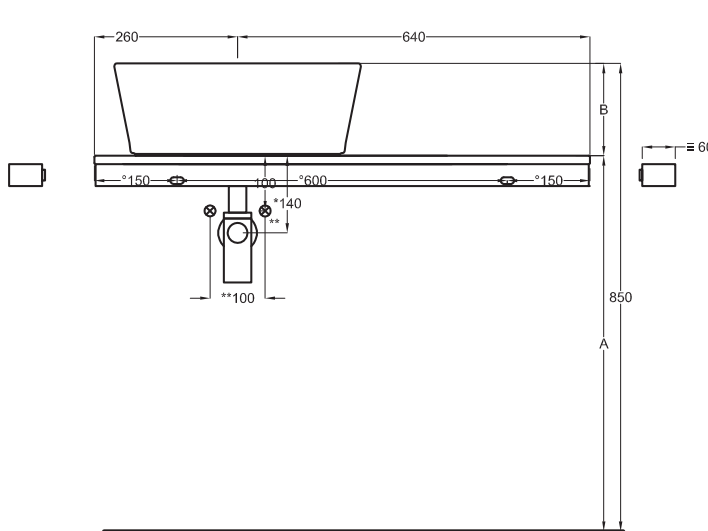

cielo
handmade in Italy

Gennaio 2022

PESO NETTO/NET WEIGHT: 17,00 Kg (piano / countertop) + 5,30 Kg (struttura /framework) + 1,10 Kg (portasciugamani laterale/lateral towel rail)

TOP

≡ OPTIONAL TOWEL RAIL art. MUPSL