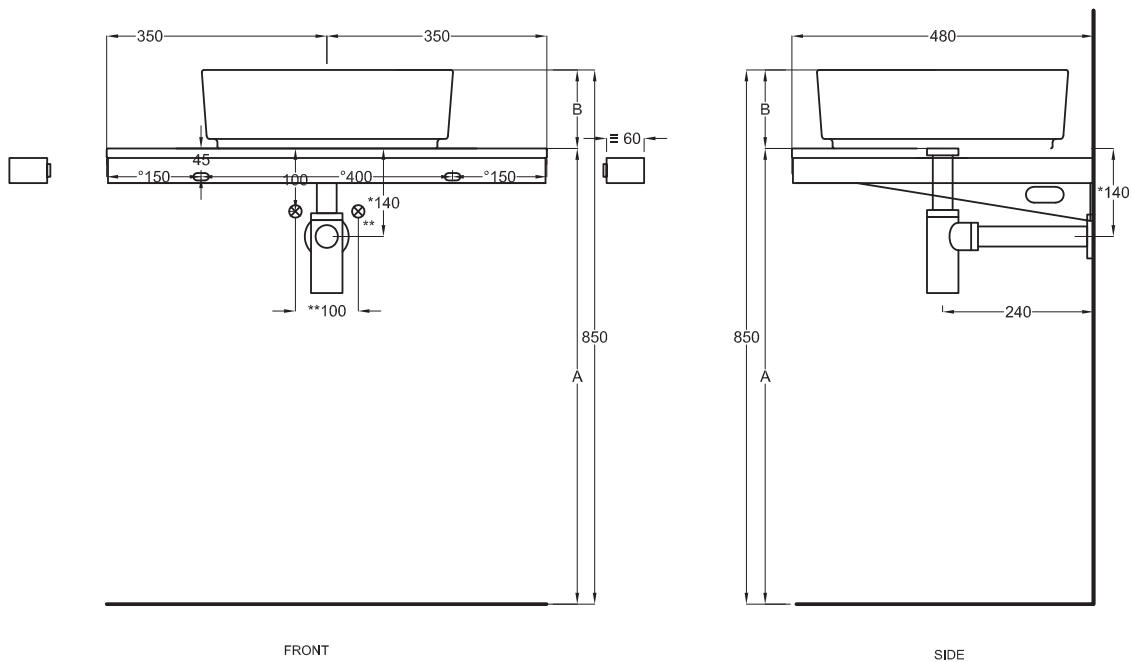

Multiple versione solo piano

Multiple only countertop version

70x48x5,5

cielo
handmade in Italy

Gennaio 2022

PESO NETTO/NET WEIGHT: 13,00 Kg (piano / countertop) + 6,00 Kg (struttura /framework) + 1,10 Kg (portasciugamani laterale/lateral towel rail)

- WATER OUTLET art. SIFTIB/SIFN
- ** WATER INLET (HOT-COLD)
- WALL FIXINGS

SHCOLAQ40
40 x 40 x h12,5

A	725 mm	Lavabi Washbasins
B	125 mm	
D	/