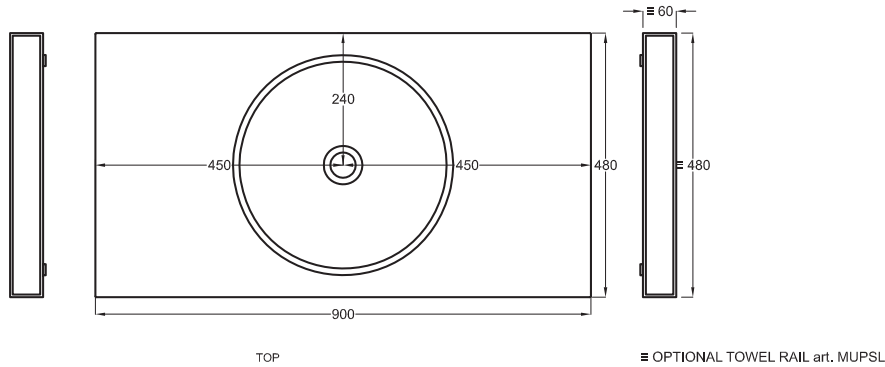

Multiplo versione solo piano

Multiplo only countertop version

90x48x5,5

cielo
handmade in Italy

Gennaio 2022

PESO NETTO/NET WEIGHT: 17,00 Kg (piano / countertop) + 5,30 Kg (struttura /framework) + 1,10 Kg (portasciugamani laterale/lateral towel rail)

- WATER OUTLET art. SIFTIB/SIFN
- ** WATER INLET (HOT-COLD)
- ° WALL FIXINGS

A	665 mm	725 mm	725 mm	610 mm	700 mm	590 mm	660 mm
B	185 mm	125 mm	125 mm	240 mm	150 mm	260 mm	190 mm
D	/	/	/	/	/	/	/

Lavabi
Washbasins