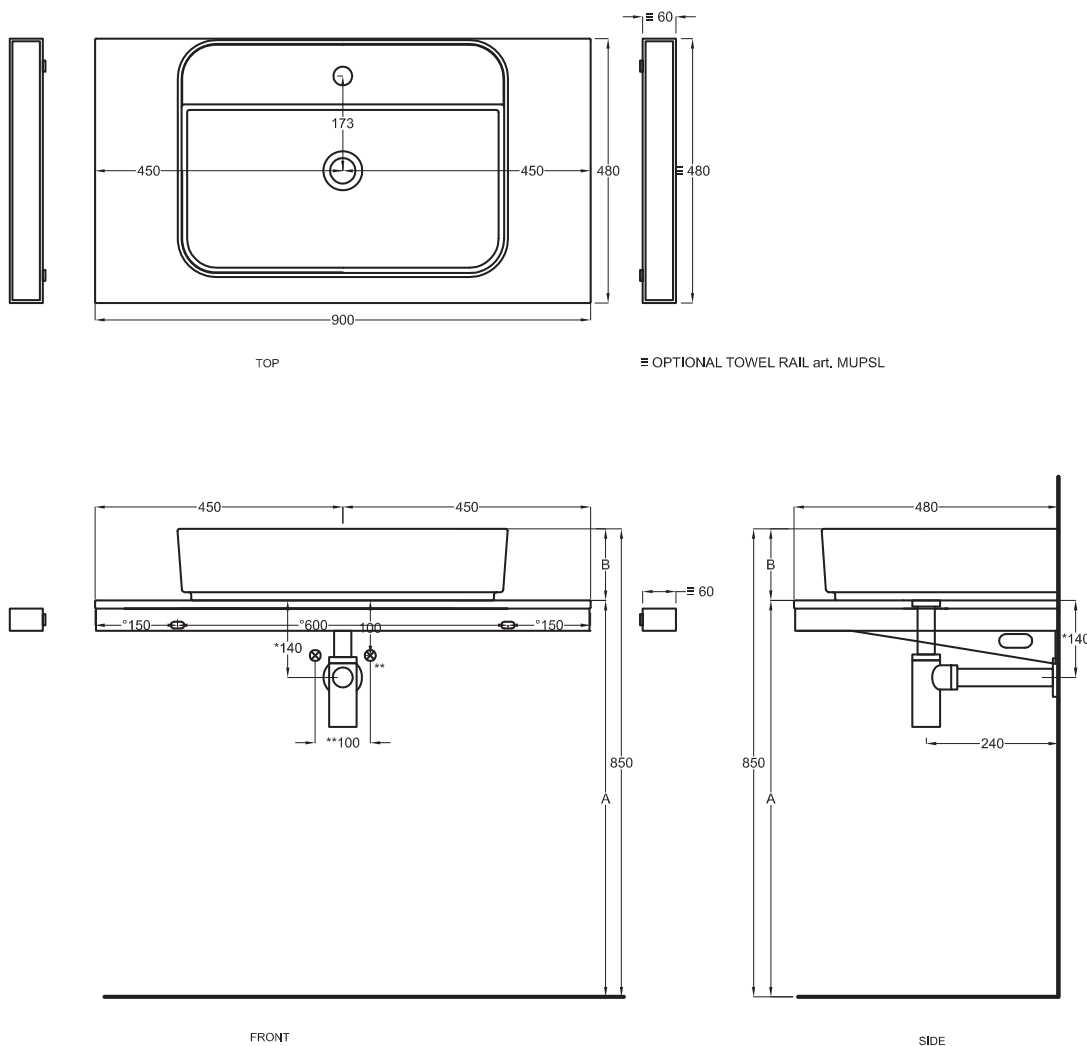

Multiplo versione solo piano

Multiplo only countertop version

90x48x5,5

cielo
handmade in Italy

Gennaio 2022

PESO NETTO/NET WEIGHT: 17,00 Kg (piano / countertop) + 5,30 Kg (struttura /framework) + 1,10 Kg (portasciugamani laterale/lateral towel rail)

- WATER OUTLET art. SIFTIB/SIFN
- ** WATER INLET (HOT-COLD)
- WALL FIXINGS

A	720 mm
B	130 mm
D	/

Lavabi
Washbasins