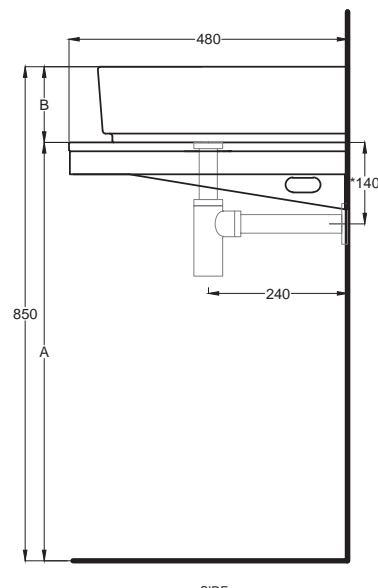

Multiplo versione solo piano

Multiplo only countertop version

120x48x5,5

cielo
handmade in Italy

Gennaio 2022

PESO NETTO/NET WEIGHT: 20,00 Kg (piano / countertop) + 6,50 Kg (struttura /framework) + 1,10 Kg (portasciugamani laterale/lateral towel rail)

- WATER OUTLET art. SIFTIB/SIFN
- ** WATER INLET (HOT-COLD)
- WALL FIXINGS

A	720 mm
B	130 mm
D	/

Lavabi
Washbasins