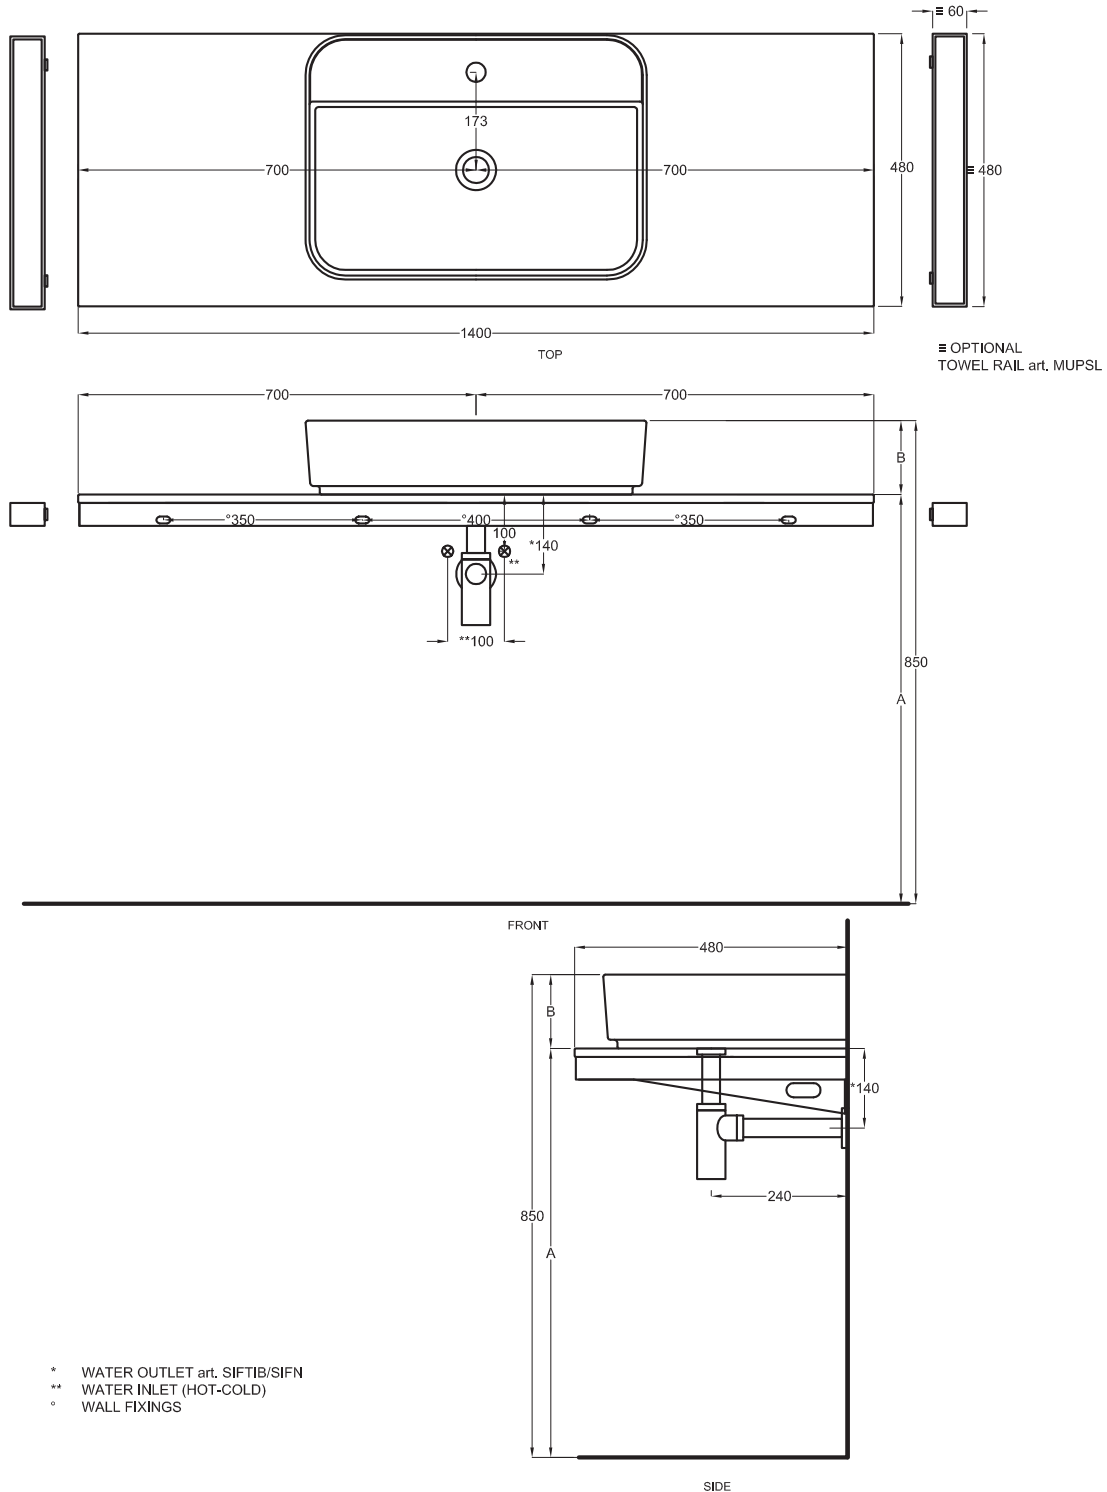

Multiplo versione solo piano

Multiplo only countertop version

140x48x5,5

cielo
handmade in Italy

Gennaio 2022

PESO NETTO/NET WEIGHT: 22,00 Kg (piano / countertop) + 7,00 Kg (struttura /framework) + 1,10 Kg (portasciugamani laterale/lateral towel rail)

A	720 mm
B	130 mm
D	/

Lavabi
Washbasins