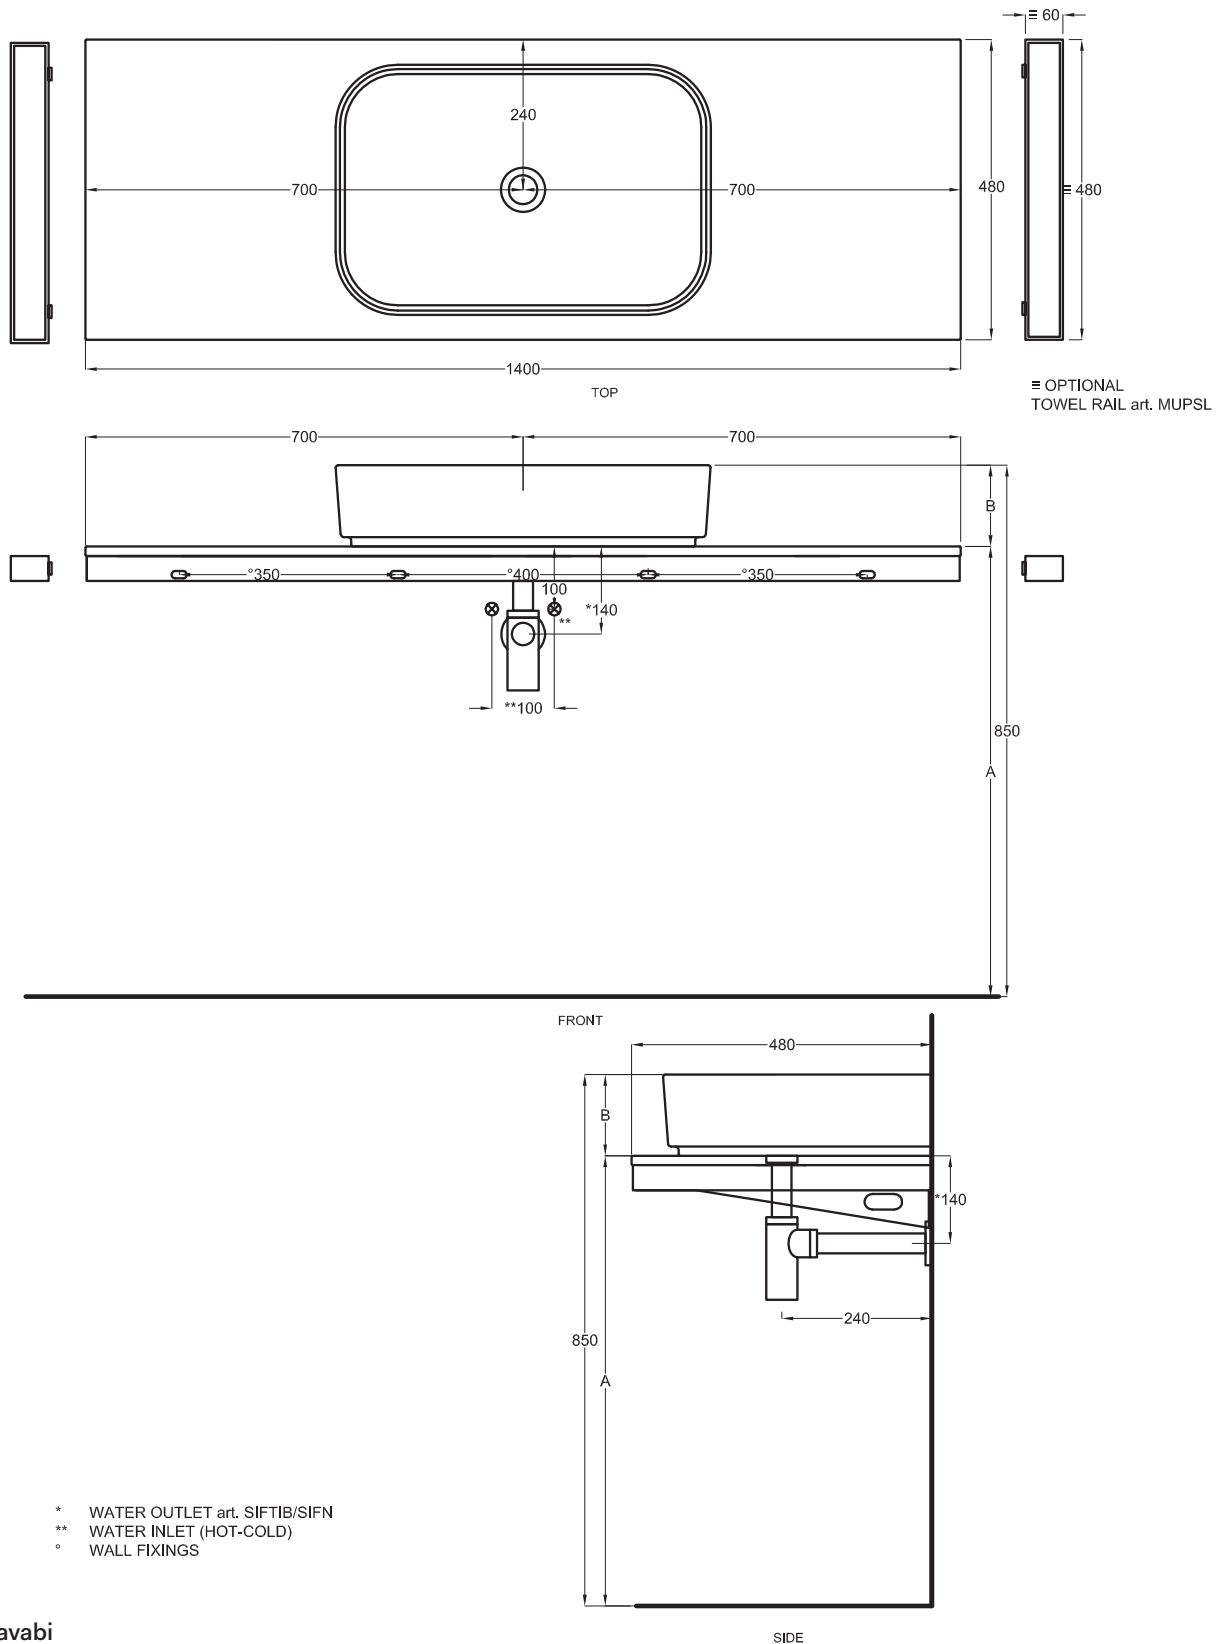

Multiplo versione solo piano

Multiplo only countertop version

140x48x5,5

cielo
handmade in Italy

PESO NETTO/NET WEIGHT: 22,00 Kg (piano / countertop) + 7,00 Kg (struttura /framework) + 1,10 Kg (portasciugamani laterale/lateral towel rail)

Gennaio 2022

SHCOLAR60
60 x 40 x h12,5

A	725 mm
B	125 mm
D	/

Lavabi
Washbasins