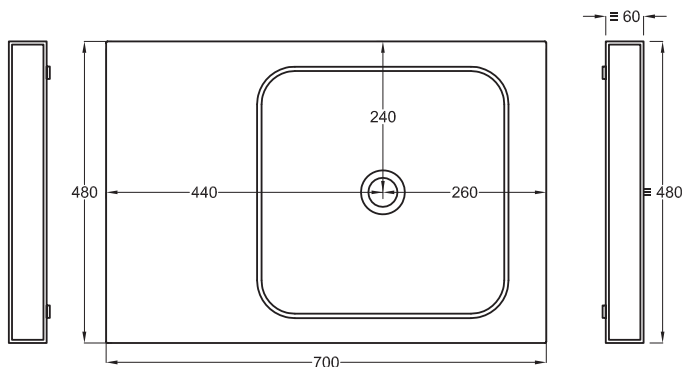

Multiple only countertop version

70x48x5,5

cielo
handmade in Italy

Gennaio 2022

PESO NETTO/NET WEIGHT: 13,00 Kg (piano / countertop) + 6,00 Kg (struttura /framework) + 1,10 Kg (portasciugamani laterale/lateral towel rail)

- * WATER OUTLET art. SIFTIB/SIFN
- ** WATER INLET (HOT-COLD)
- WALL FIXINGS

SHCOLAQ40
40 x 40 x h12,5

A	725 mm	Lavabi Washbasins
B	125 mm	
D	/	

Multiplo versione solo piano

Multiplo only countertop version

70x48x5,5

cielo
handmade in Italy

Gennaio 2022

PESO NETTO/NET WEIGHT: 13,00 Kg (piano / countertop) + 6,00 Kg (struttura /framework) + 1,10 Kg (portasciugamani laterale/lateral towel rail)

TOP

FRONT

SIDE

- * WATER OUTLET art. SIFTIB/SIFN
- ** WATER INLET (HOT-COLD)
- WALL FIXINGS