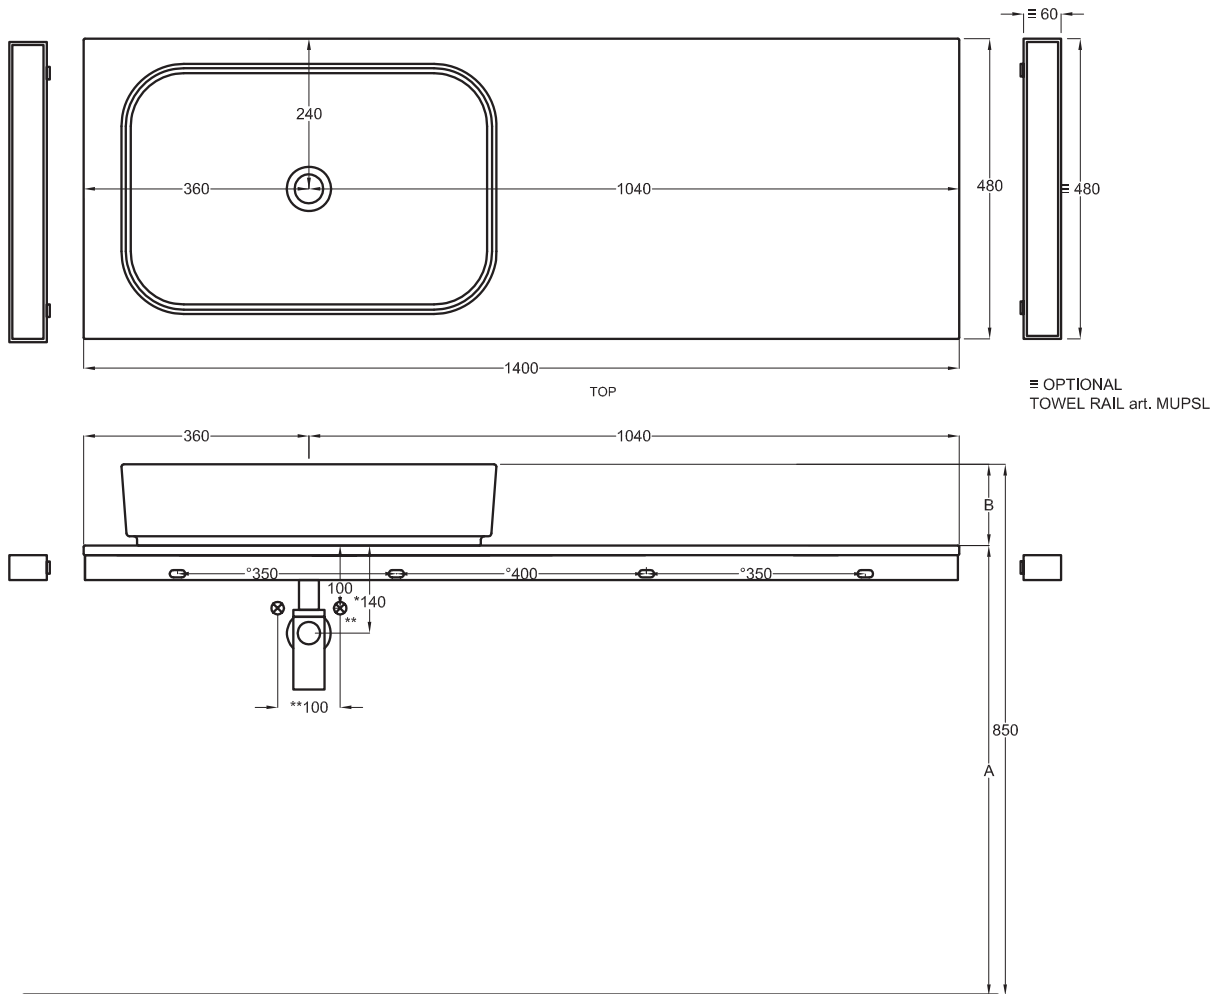

Multiplo versione solo piano

Multiplo only countertop version

140x48x5,5

cielo
handmade in Italy

Gennaio 2022

PESO NETTO/NET WEIGHT: 22,00 Kg (piano / countertop) + 7,00 Kg (struttura /framework) + 1,10 Kg (portasciugamani laterale/lateral towel rail)

- WATER OUTLET art. SIFTIB/SIFN
- ** WATER INLET (HOT-COLD)
- WALL FIXINGS

A	725 mm
B	125 mm
D	/

Lavabi
Washbasins