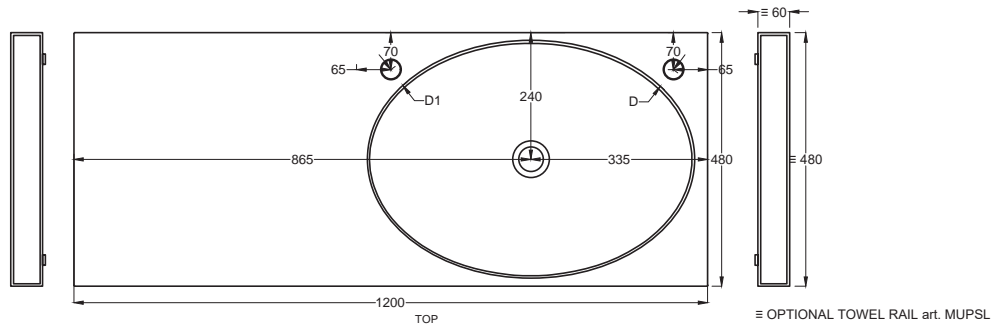

Multiplo versione solo piano

Multiplo only countertop version

120x48x5,5

cielo
handmade in Italy

Gennaio 2022

PESO NETTO/NET WEIGHT: 20,00 Kg (piano / countertop) + 6,50 Kg (struttura /framework) + 1,10 Kg (portasciugamani laterale/lateral towel rail)

- WATER OUTLET art. SIFTIB/SIFN
- ** WATER INLET (HOT-COLD)
- WALL FIXINGS

	BAECO 62 x 45 x h18	BAECOM 58 x 42 x h16,5	SHCOLAO60 60 x 38 x h12,5
A	670 mm	685 mm	725 mm
B	180 mm	165 mm	125 mm
D	45 mm	60 mm	45 mm

Lavabi
Washbasins