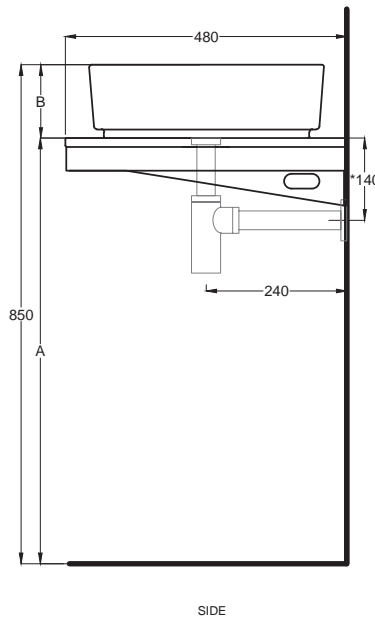

Multiplo versione solo piano

Multiplo only countertop version

120x48x5,5

cielo
handmade in Italy

Gennaio 2022

PESO NETTO/NET WEIGHT: 20,00 Kg (piano / countertop) + 6,50 Kg (struttura /framework) + 1,10 Kg (portasciugamani laterale/lateral towel rail)

- WATER OUTLET art. SIFTIB/SIFN
- ** WATER INLET (HOT-COLD)
- WALL FIXINGS

SHCOLAQ40
40 x 40 x h12,5

A	725 mm
B	125 mm
D	70 mm

Lavabi
Washbasins