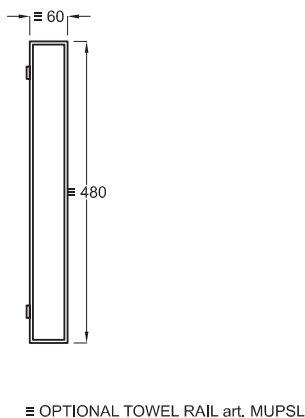

70x48x5,5

cielo
handmade in Italy

Gennaio 2022

PESO NETTO/NET WEIGHT: 13,00 Kg (piano / countertop) + 6,00 Kg (struttura /framework) + 1,10 Kg (portasciugamani laterale/lateral towel rail)

TOP

FRONT

SIDE

- * WATER OUTLET art. SIFTIB/SIFN
- ** WATER INLET (HOT-COLD)
- WALL FIXINGS