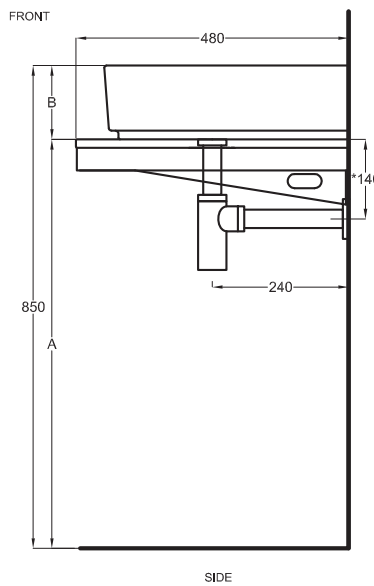

Multiplo versione solo piano

Multiplo only countertop version

140x48x5,5

cielo
handmade in Italy

Gennaio 2022

PESO NETTO/NET WEIGHT: 22,00 Kg (piano / countertop) + 7,00 Kg (struttura /framework) + 1,10 Kg (portasciugamani laterale/lateral towel rail)

- WATER OUTLET art. SIFTIB/SIFN
- ** WATER INLET (HOT-COLD)
- WALL FIXINGS

SHCOLARF
60 x 43 x h13

A	720 mm
B	130 mm
D	/

Lavabi
Washbasins