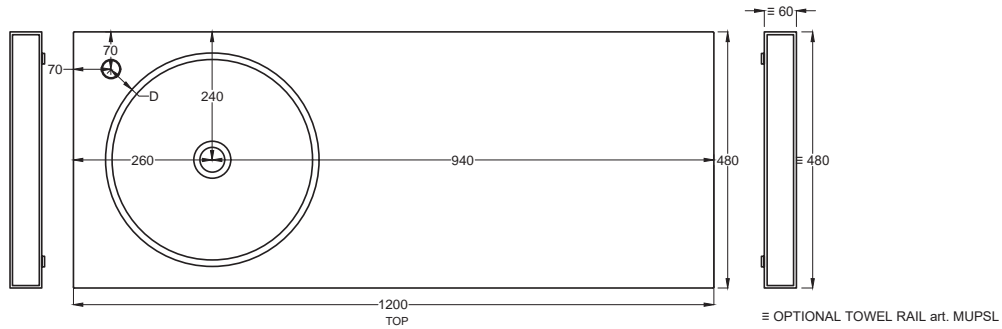

Multiplo versione solo piano

Multiplo only countertop version

120x48x5,5

cielo
handmade in Italy

Gennaio 2022

PESO NETTO/NET WEIGHT: 20,00 Kg (piano / countertop) + 6,50 Kg (struttura /framework) + 1,10 Kg (portasciugamani laterale/lateral towel rail)

- WATER OUTLET art. SIFTIB/SIFN
- ** WATER INLET (HOT-COLD)
- WALL FIXINGS

A	665 mm	725 mm	725 mm	610 mm	700 mm	590 mm	660 mm
B	185 mm	125 mm	125 mm	240 mm	150 mm	260 mm	190 mm
D	50 mm	25 mm	50 mm	25 mm	50 mm	25 mm	35 mm

Lavabi
Washbasins