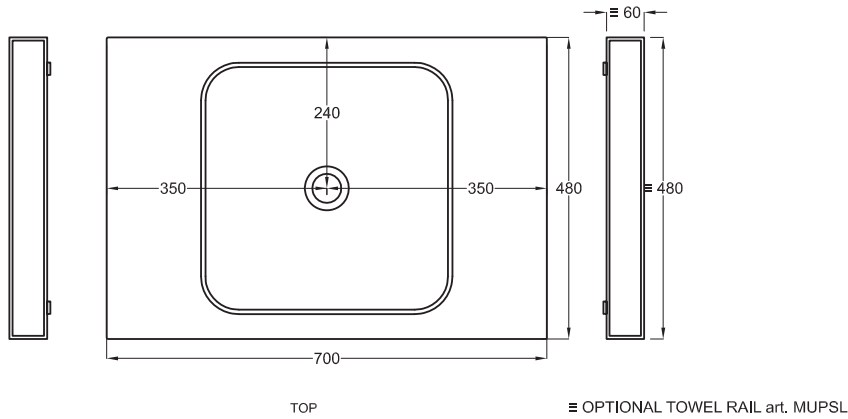

Multiple versione solo piano

Multiple only countertop version

70x48x5,5

cielo
handmade in Italy

Gennaio 2022

PESO NETTO/NET WEIGHT: 13,00 Kg (piano / countertop) + 6,00 Kg (struttura /framework) + 1,10 Kg (portasciugamani laterale/lateral towel rail)

- WATER OUTLET art. SIFTIB/SIFN
- ** WATER INLET (HOT-COLD)
- WALL FIXINGS

SHCOLAQ40
40 x 40 x h12,5

A	725 mm	Lavabi Washbasins
B	125 mm	
D	/