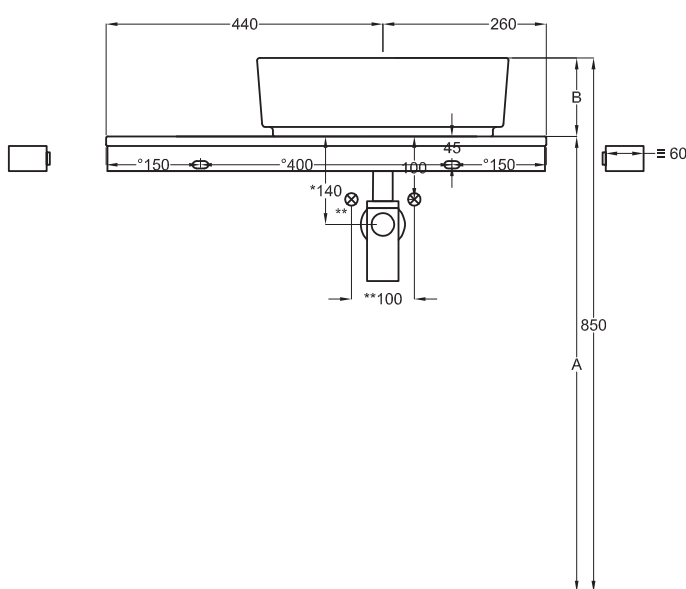

70x48x5,5

cielo
handmade in Italy

Gennaio 2022

PESO NETTO/NET WEIGHT: 13,00 Kg (piano / countertop) + 6,00 Kg (struttura /framework) + 1,10 Kg (portasciugamani laterale/lateral towel rail)

TOP

FRONT

SIDE

- * WATER OUTLET art. SIFTIB/SIFN
- ** WATER INLET (HOT-COLD)
- WALL FIXINGS