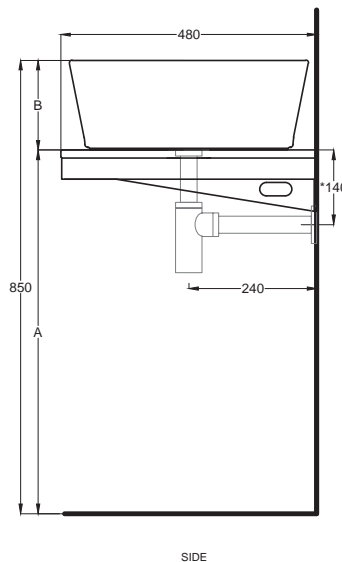

Multiplo versione solo piano

Multiplo only countertop version

120x48x5,5

cielo
handmade in Italy

Gennaio 2022

PESO NETTO/NET WEIGHT: 20,00 Kg (piano / countertop) + 6,50 Kg (struttura /framework) + 1,10 Kg (portasciugamani laterale/lateral towel rail)

- WATER OUTLET art. SIFTIB/SIFN
- ** WATER INLET (HOT-COLD)
- WALL FIXINGS

	HALAT45 045 x h17	SHCOLAQF 44 x 43 x h13	SHCOLATF 045 x h13
A	670 mm	720 mm	720 mm
B	170 mm	130 mm	130 mm
D	/	/	/

Lavabi
Washbasins