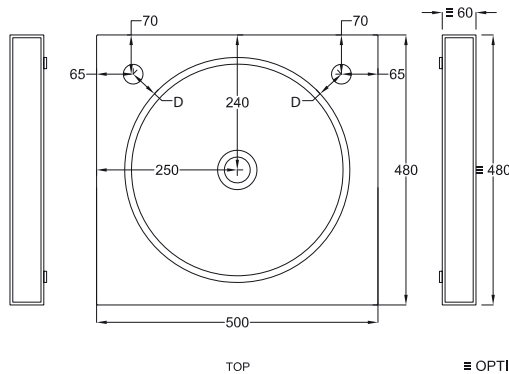

Gennaio 2022

PESO NETTO/NET WEIGHT: 10,00 Kg (piano / countertop) + 4,00 Kg (struttura /framework) + 1,10 Kg (portasciugamani laterale/lateral towel rail)

TOP

OPTIONAL TOWEL RAIL art. MUPSL

FRONT

SIDE

- * WATER OUTLET art. SIFTIB/SIFN
- ** WATER INLET (HOT-COLD)
- ° WALL FIXINGS