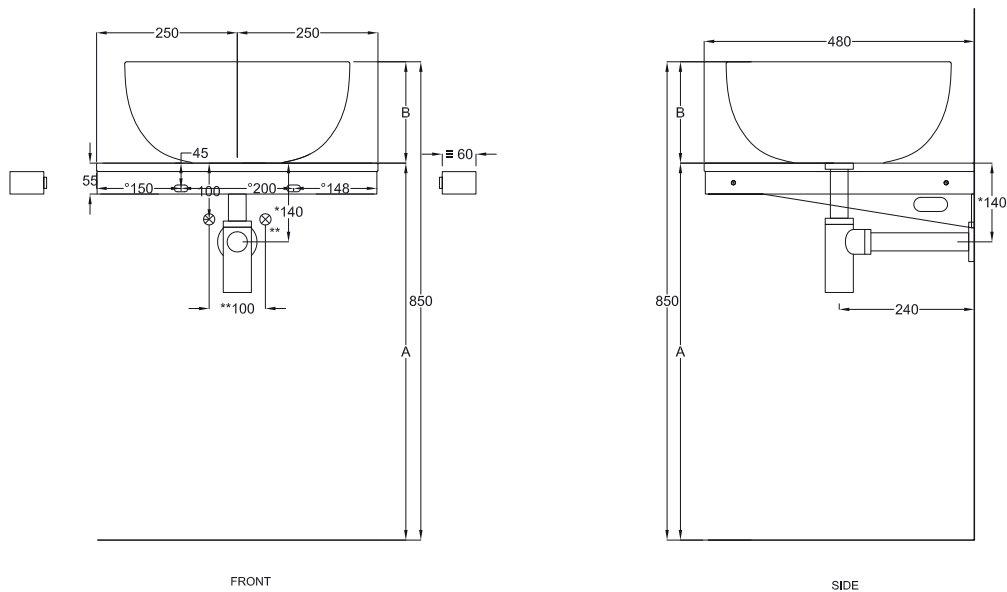

FRONT

SIDE

- WATER OUTLET art. SIFTIB/SIFN
- ** WATER INLET (HOT-COLD)
- ° WALL FIXINGS

	SHBA40 040 x h18,5	SHBA45 045 x h12	SHCOLAT40 040 x h12,5	BAERA 045 x h24	BAERA40 040 x h15	BATA 045 x h26	BATO 043 x h19,5
A	665 mm	725 mm	725 mm	610 mm	700 mm	590 mm	660 mm
B	185 mm	125 mm	125 mm	240 mm	150 mm	260 mm	190 mm
D	50 mm	25 mm	50 mm	25 mm	50 mm	25 mm	35 mm

Lavabi
Washbasins