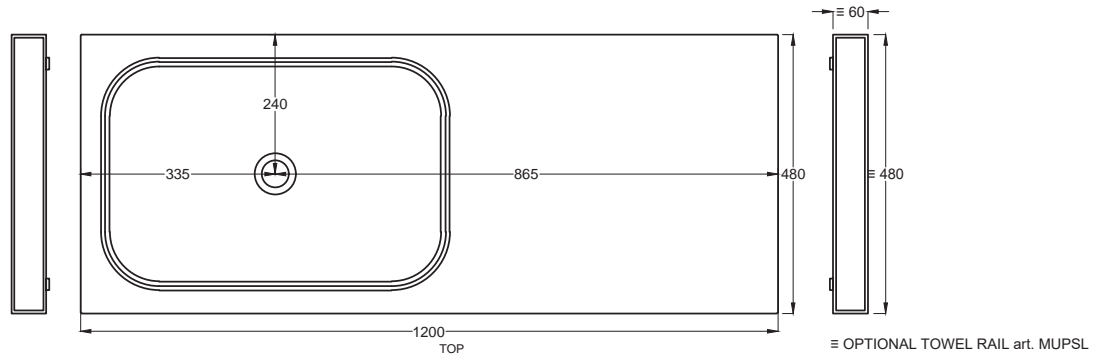

Multiplo versione solo piano

Multiplo only countertop version

120x48x5,5

cielo
handmade in Italy

Gennaio 2022

PESO NETTO/NET WEIGHT: 20,00 Kg (piano / countertop) + 6,50 Kg (struttura /framework) + 1,10 Kg (portasciugamani laterale/lateral towel rail)

- WATER OUTLET art. SIFTIB/SIFN
- ** WATER INLET (HOT-COLD)
- WALL FIXINGS

A	725 mm
B	125 mm
D	/

Lavabi
Washbasins