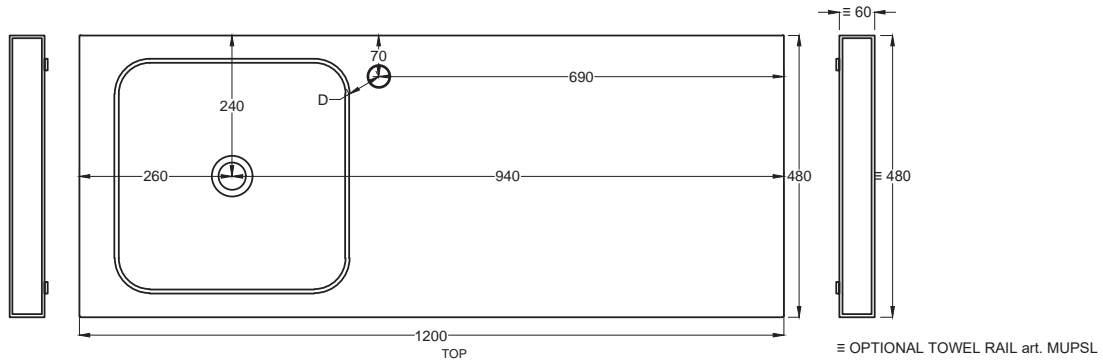

Multiplo versione solo piano

Multiplo only countertop version

120x48x5,5

cielo
handmade in Italy

Gennaio 2022

PESO NETTO/NET WEIGHT: 20,00 Kg (piano / countertop) + 6,50 Kg (struttura /framework) + 1,10 Kg (portasciugamani laterale/lateral towel rail)

- WATER OUTLET art. SIFTIB/SIFN
- ** WATER INLET (HOT-COLD)
- WALL FIXINGS

SHCOLAQ40
40 x 40 x h12,5

A	725 mm
B	125 mm
D	65 mm

Lavabi
Washbasins