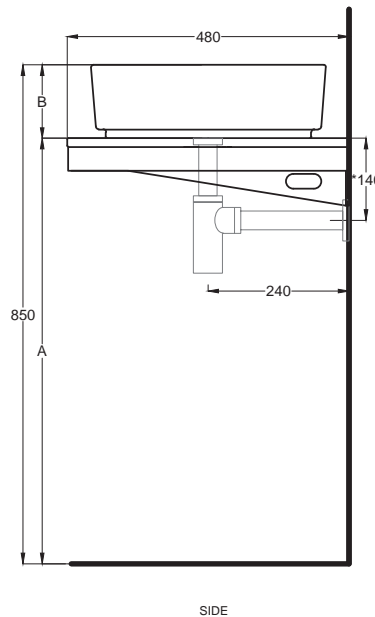

Multiplo versione solo piano

Multiplo only countertop version

120x48x5,5

cielo
handmade in Italy

Gennaio 2022

PESO NETTO/NET WEIGHT: 20,00 Kg (piano / countertop) + 6,50 Kg (struttura /framework) + 1,10 Kg (portasciugamani laterale/lateral towel rail)

- WATER OUTLET art. SIFTIB/SIFN
- ** WATER INLET (HOT-COLD)
- WALL FIXINGS

SHCOLAQ40
40 x 40 x h12,5

A	725 mm
B	125 mm
D	65 mm

Lavabi
Washbasins