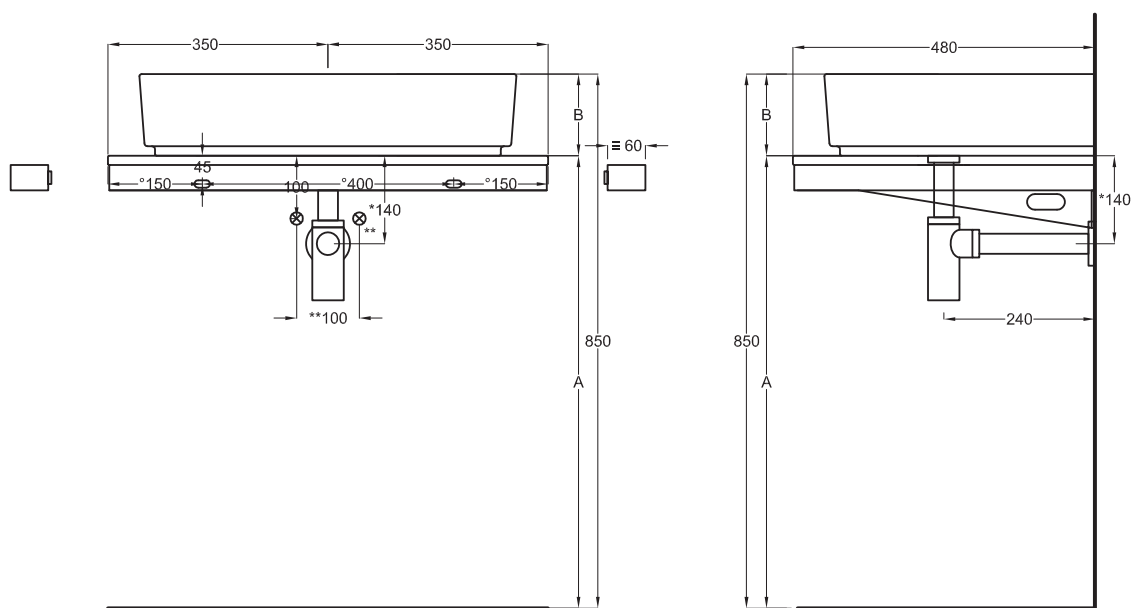

FRONT

SIDE

- WATER OUTLET art. SIFTIB/SIFN
- ** WATER INLET (HOT-COLD)
- ° WALL FIXINGS

SHCOLARF
60 x 43 x h13

A	720 mm
B	130 mm
D	/

Lavabi
Washbasins