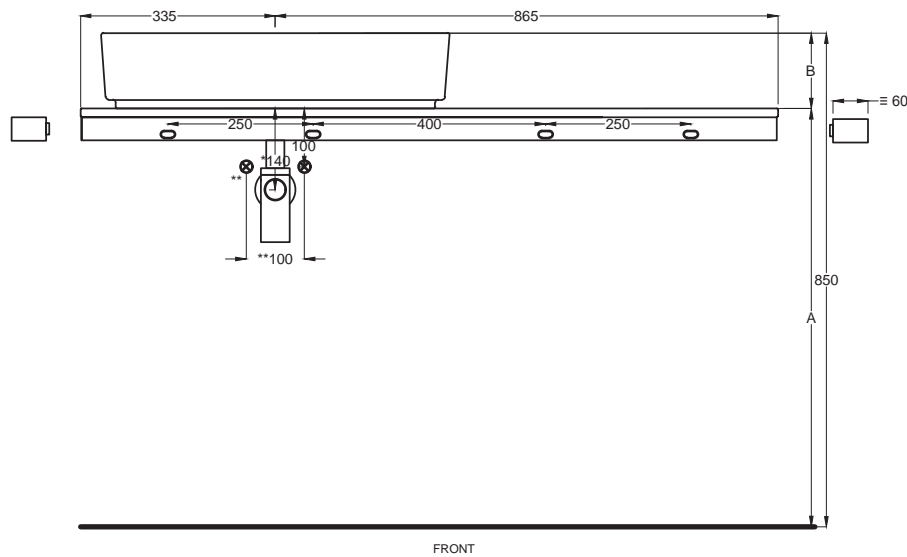

Multiplo versione solo piano

Multiplo only countertop version

120x48x5,5

cielo
handmade in Italy

Gennaio 2022

PESO NETTO/NET WEIGHT: 20,00 Kg (piano / countertop) + 6,50 Kg (struttura /framework) + 1,10 Kg (portasciugamani laterale/lateral towel rail)

- WATER OUTLET art. SIFTIB/SIFN
- ** WATER INLET (HOT-COLD)
- WALL FIXINGS

A	725 mm
B	125 mm
D	/

Lavabi
Washbasins