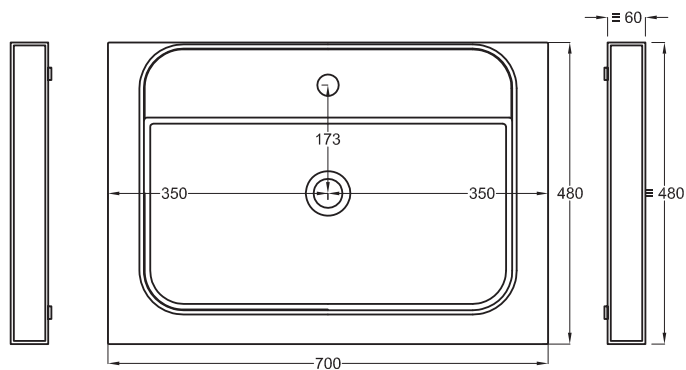

70x48x5,5

cielo
handmade in Italy

Gennaio 2022

PESO NETTO/NET WEIGHT: 13,00 Kg (piano / countertop) + 6,00 Kg (struttura /framework) + 1,10 Kg (portasciugamani laterale/lateral towel rail)

TOP

FRONT

SIDE

- * WATER OUTLET art. SIFTIB/SIFN
- ** WATER INLET (HOT-COLD)
- WALL FIXINGS

SHCOLAQ40
40 x 40 x h12,5

A	725 mm
B	125 mm
D	/

Lavabi
Washbasins

Multiplo versione solo piano

Multiplo only countertop version

70x48x5,5

cielo
handmade in Italy

Gennaio 2022

PESO NETTO/NET WEIGHT: 13,00 Kg (piano / countertop) + 6,00 Kg (struttura /framework) + 1,10 Kg (portasciugamani laterale/lateral towel rail)

TOP

≡ OPTIONAL TOWEL RAIL art. MUPSL

FRONT

SIDE

- * WATER OUTLET art. SIFTIB/SIFN
- ** WATER INLET (HOT-COLD)
- ° WALL FIXINGS