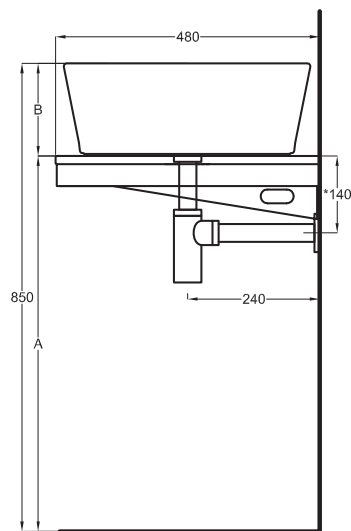

SIDE

- WATER OUTLET art. SIFTIB/SIFN
- ** WATER INLET (HOT-COLD)
- WALL FIXINGS

A	670 mm	720 mm
B	170 mm	130 mm
D	/	/

Lavabi
Washbasins