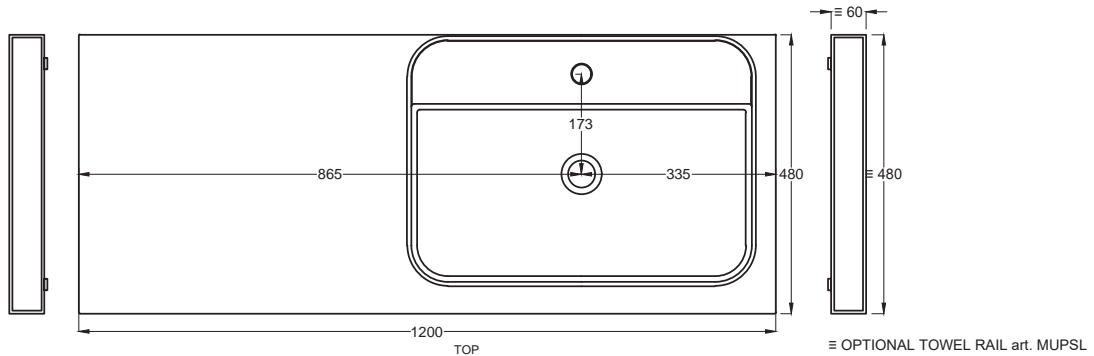

Multiplo versione solo piano

Multiplo only countertop version

120x48x5,5

cielo
handmade in Italy

Gennaio 2022

PESO NETTO/NET WEIGHT: 20,00 Kg (piano / countertop) + 6,50 Kg (struttura /framework) + 1,10 Kg (portasciugamani laterale/lateral towel rail)

- WATER OUTLET art. SIFTIB/SIFN
- ** WATER INLET (HOT-COLD)
- WALL FIXINGS

A	720 mm
B	130 mm
D	/

Lavabi
Washbasins