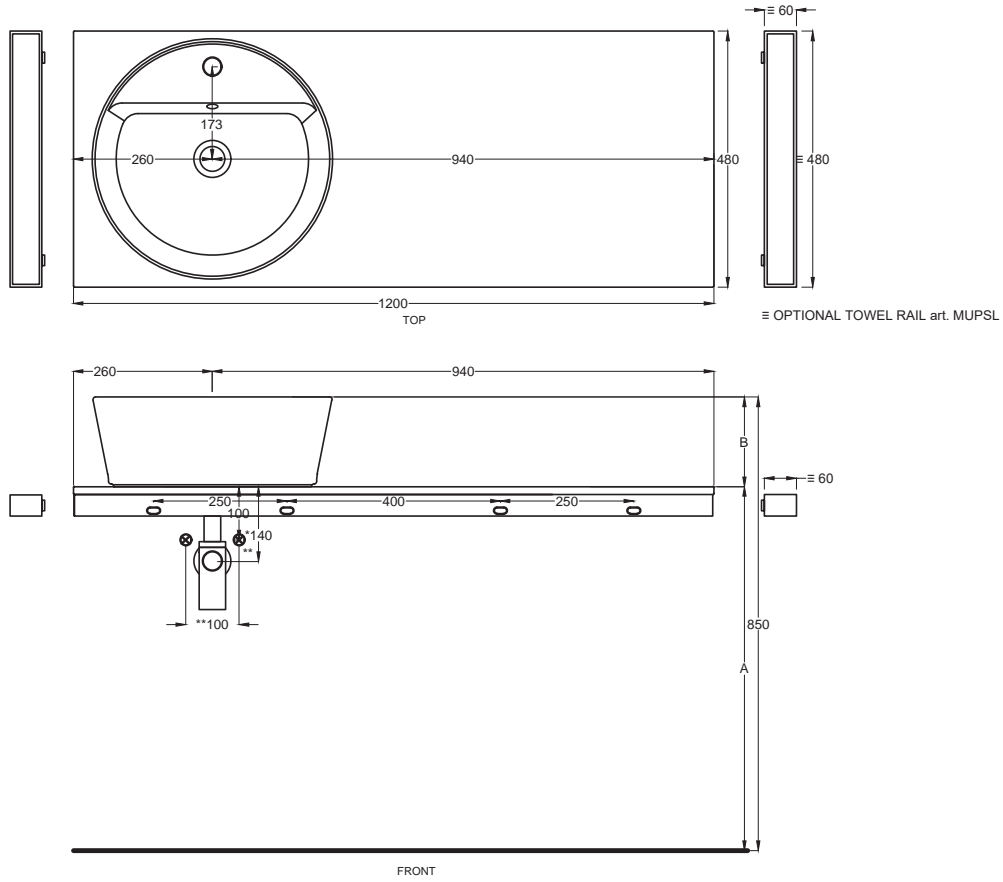

Multiplo versione solo piano

Multiplo only countertop version

120x48x5,5

cielo
handmade in Italy

Gennaio 2022

PESO NETTO/NET WEIGHT: 20,00 Kg (piano / countertop) + 6,50 Kg (struttura /framework) + 1,10 Kg (portasciugamani laterale/lateral towel rail)

- WATER OUTLET art. SIFTIB/SIFN
- ** WATER INLET (HOT-COLD)
- WALL FIXINGS

A	670 mm	720 mm	720 mm
B	170 mm	130 mm	130 mm
D	/	/	/

Lavabi
Washbasins