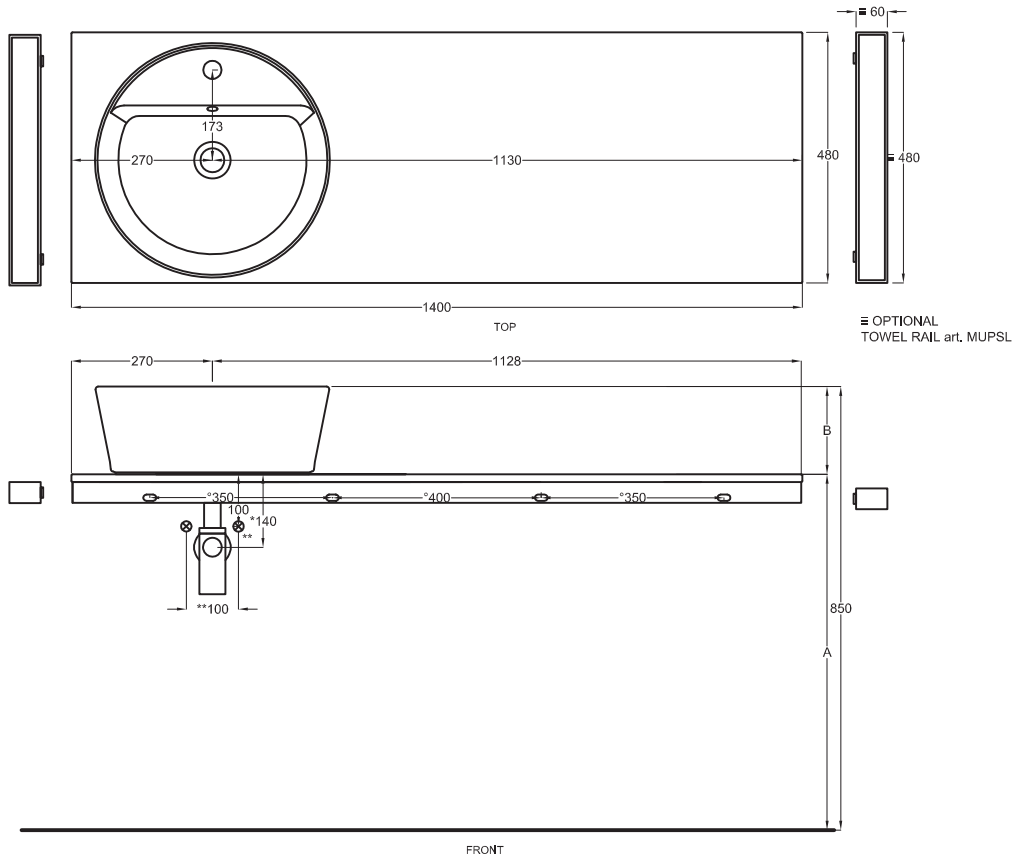

Multiplo versione solo piano

Multiplo only countertop version

140x48x5,5

cielo
handmade in Italy

Gennaio 2022

PESO NETTO/NET WEIGHT: 22,00 Kg (piano / countertop) + 7,00 Kg (struttura /framework) + 1,10 Kg (portasciugamani laterale/lateral towel rail)

- WATER OUTLET art. SIFTIB/SIFN
- ** WATER INLET (HOT-COLD)
- WALL FIXINGS

A	670 mm	720 mm	720 mm
B	170 mm	130 mm	130 mm
D	/	/	/

Lavabi
Washbasins