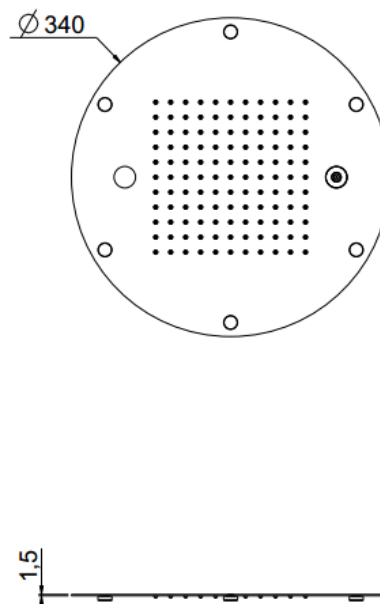

MyDream

MyDream Ø340
23068X/S-CRX

TECHNICAL INFORMATION

Multifunction built-in shower head, Ø340, 121 nozzles in non-liming silicon, inspectable and serviceable with 1 jet: rain and chromotherapy

Flow rate:
5 l/min

FEATURES

rain jet

PICTURE

TECHNICAL DRAWING

SPARE PARTS

FINISHINGS