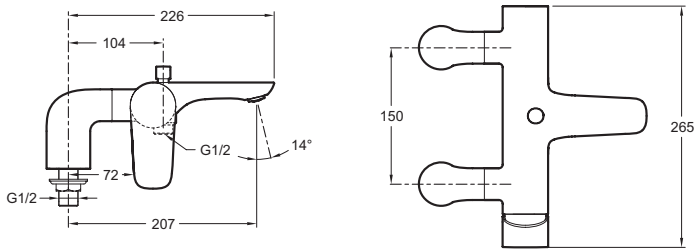

# ALEO - Single-lever deck-mount bath/shower mixer

Jacob Delafon  
PARIS

E72283

Collection: ALEO

Finish\*:

CP - Chrome

Main features:

## Features

- WEIGHT: 3 kg
- INSTALLATION TYPE: 2 holes
- CONNECTION: With pillar connectors
- HOLE CONFIGURATION: 150 ± 15
- DIVERTER: Automatic pushbutton diverter
- MATERIAL: Metal
- TYPE: Single-lever
- MECHANISM: Ceramic disc cartridge
- NON-RETURN VALVE: Yes
- MECHANISM GUARANTEE: 5 years

## Technical drawing

Product Specification: Single-lever deck-mount bath/shower mixer. E72283. Collection: ALEO. WEIGHT: 3 kg. MATERIAL: Metal. INSTALLATION TYPE: 2 holes. TYPE: Single-lever. CONNECTION: With pillar connectors. MECHANISM: Ceramic disc cartridge. HOLE CONFIGURATION: 150 ± 15. NON-RETURN VALVE: Yes. DIVERTER: Automatic pushbutton diverter. MECHANISM GUARANTEE: 5 years.