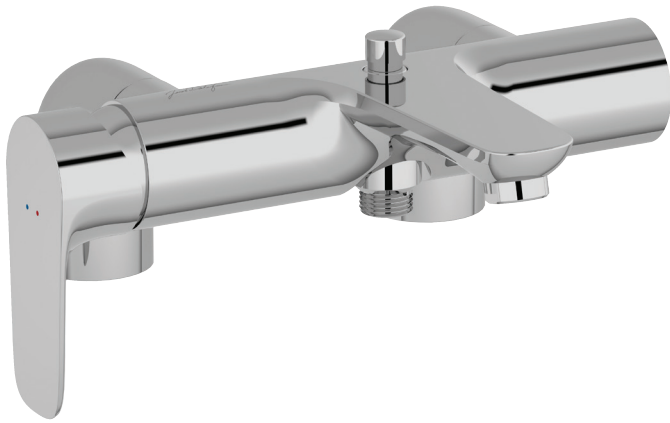

# ALEO - Single-lever deck-mount bath/shower mixer

Jacob Delafon  
PARIS

E72283

Collection: ALEO

Finish\*:

CP - Chrome

Main features:

## Features

- WEIGHT: 3 kg
- INSTALLATION TYPE: 2 holes
- CONNECTION: With pillar connectors
- HOLE CONFIGURATION: 150 ± 15
- DIVERTER: Automatic pushbutton diverter
- MATERIAL: Metal
- TYPE: Single-lever
- MECHANISM: Ceramic disc cartridge
- NON-RETURN VALVE: Yes
- MECHANISM GUARANTEE: 5 years

## Technical drawing

Product Specification: Single-lever deck-mount bath/shower mixer. E72283. Collection: ALEO. WEIGHT: 3 kg. MATERIAL: Metal. INSTALLATION TYPE: 2 holes. TYPE: Single-lever. CONNECTION: With pillar connectors. MECHANISM: Ceramic disc cartridge. HOLE CONFIGURATION: 150 ± 15. NON-RETURN VALVE: Yes. DIVERTER: Automatic pushbutton diverter. MECHANISM GUARANTEE: 5 years.