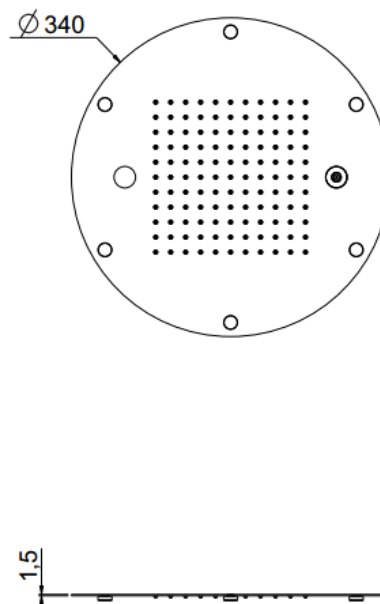

MyDream

MyDream Ø340
23068XN

TECHNICAL INFORMATION

Multifunction built-in shower head, Ø340, 121 nozzles in non-liming silicon, inspectable and serviceable with 2 jets: rain, atomizers

Flow rate:
5 l/min

FEATURES

rain jet

Shower head
mounted
atomizer

PICTURE

TECHNICAL DRAWING

SPARE PARTS

FINISHINGS