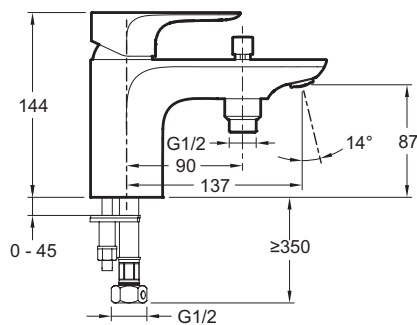

E72284

Collection: ALEO

Finish*:

CP - Chrome

Main features:

Features

- WEIGHT: 1.8 kg
- INSTALLATION TYPE: 1 hole
- CONNECTION: With pillar connectors
- DIVERTER: Automatic pushbutton diverter
- MATERIAL: Metal
- TYPE: Single-lever
- NON-RETURN VALVE: Yes
- MECHANISM GUARANTEE: 5 years

Technical drawing

Product Specification: Single-lever bath/shower mixer. E72284. Collection: ALEO. WEIGHT: 1.8 kg. MATERIAL: Metal. INSTALLATION TYPE: 1 hole. TYPE: Single-lever. CONNECTION: With pillar connectors. NON-RETURN VALVE: Yes. DIVERTER: Automatic pushbutton diverter. MECHANISM GUARANTEE: 5 years.