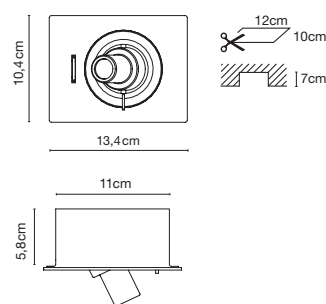

Injected aluminium body, housing a swivel axis on the face, which facilitates the rotation through 360° of the cylinder containing a LED light. Built-in switch.

- Silver grey
- White
- Black

LED 3W 700mA 95lm (included)

Ledcompass RSC