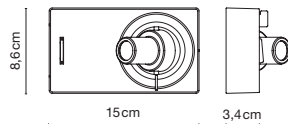

Injected aluminium body, housing a swivel axis on the face, which facilitates the rotation through 360° of the cylinder containing a LED light. Built-in switch.

- Silver grey
- White
- Black

LED 3W 700mA 95lm (included)

Ledcompass