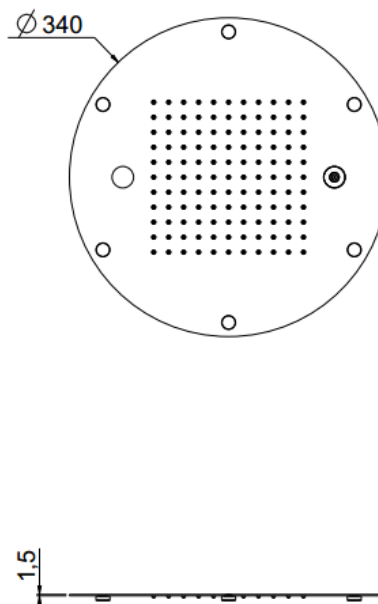

MyDream

MyDream Ø340
23068XN-CRX

TECHNICAL INFORMATION

Multifunction built-in shower head, Ø340, 121 nozzles in non-liming silicon, inspectable and serviceable with 2 jets: rain, atomizers

Flow rate:
5 l/min

FEATURES

rain jet

Shower head
mounted
atomizer

PICTURE

TECHNICAL DRAWING

SPARE PARTS

FINISHINGS