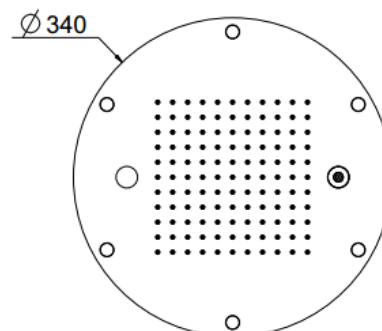

MyDream

MyDream Ø340
23068XN/S-CRX

TECHNICAL INFORMATION

Multifunction built-in shower head, Ø340, 121 nozzles in non-liming silicon, inspectable and serviceable with 2 jets: rain, atomizers and chromotherapy

Flow rate:
5 l/min

PICTURE

SPARE PARTS

FEATURES

rain jet

Shower head
mounted
atomizer

TECHNICAL DRAWING

FINISHINGS