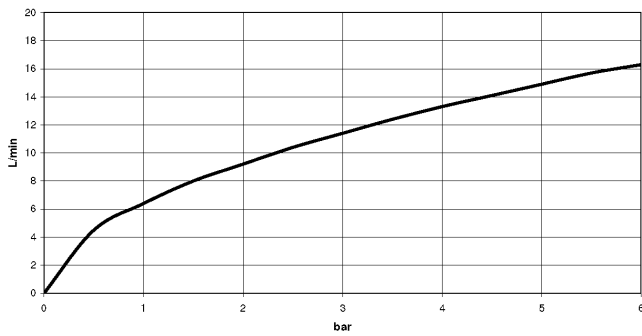

**Required miscellaneous**

- Concealed wall mounting -** 35 050 970 90
- max. recess depth 105 mm
  - min. recess depth 80 mm

**Concealed single-lever mixer with integrated shower connection - Brushed Chrome**

IMO

36 050 970  
mm [inches]

**Flow rate chart**

**Codes & Standards**

DIN 4109

EN 1717

ISO 3822

Scottish Water  
Byelaws