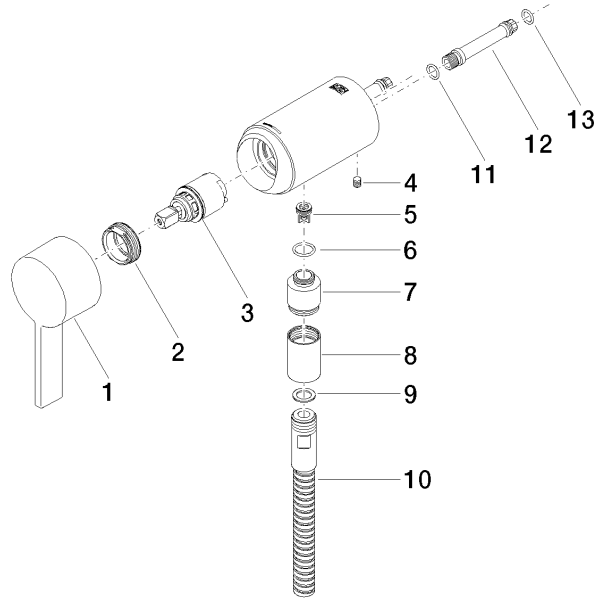

**Required miscellaneous**

- Concealed wall mounting -** 35 050 970 90
- max. recess depth 105 mm
  - min. recess depth 80 mm

**Concealed single-lever mixer with integrated shower connection - Brushed Chrome**

IMO

36 050 970  
mm [inches]

**Flow rate chart**

**Codes & Standards**

DIN 4109

EN 1717

ISO 3822

Scottish Water  
Byelaws

UK Water Supply  
Regulations

Ü-Zeichen

Concealed single-lever mixer with integrated shower connection - Brushed Chrome

---

IMO

36 050 970

Certificates

---

Belgaqua\_21-025-2 WRAS\_2011

LGA\_29

36 050 970

Product version from 10/1/2023

Concealed single-lever mixer with integrated shower connection - Brushed Chrome

IMO

36 050 970

**Spare parts list**