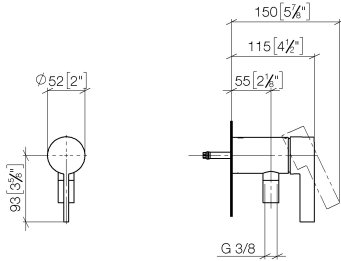

**Concealed single-lever mixer with integrated shower connection - Brushed Chrome**

IMO

36 050 970

- without rosette
  - WRAS 2011027
- Intrinsic protection against back flow.**
- Intrinsic protection against back flow.

**Required miscellaneous**

- Concealed wall mounting -** 35 050 970 90
- max. recess depth 105 mm
  - min. recess depth 80 mm

**Concealed single-lever mixer with integrated shower connection - Brushed Chrome**

IMO

36 050 970  
mm [inches]

**Flow rate chart**

**Codes & Standards**

DIN 4109

EN 1717

ISO 3822

Scottish Water  
Byelaws

UK Water Supply  
Regulations

Ü-Zeichen

Concealed single-lever mixer with integrated shower connection - Brushed Chrome

---

IMO

36 050 970

Certificates

---