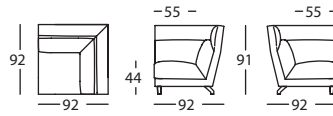

**269.35.U**  
HEADREST COVER MODULE 180

**269.121.X**  
MODULE 210

**269.35.X**  
HEADREST COVER MODULE 210

**269.161**  
STRAIGHT CORNER 92X92

**269.35.KK**  
HEADREST COVER STRAIGHT CORNER

**269.142.R.D**  
CHAISE 105X142 WING RIGHT ARM