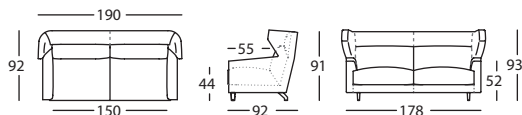

## FINISHES

Beech

269.11.K.R  
WING ARMCHAIR

269.35.K.R  
HEADREST COVER WING ARMCHAIR

269.11.S.R  
WING SOFA 170

269.35.S.R  
HEADREST COVER WING SOFA 170

269.11.U.R  
WING SOFA 190

269.35.U.R  
HEADREST COVER WING SOFA 190

269.11.W.R  
WING SOFA 210

269.35.W.R  
HEADREST COVER WING SOFA 210

269.11.Z.R  
WING SOFA 240

269.35.Z.R  
HEADREST COVER WING SOFA 240

**269.11.J.5**  
ARMCHAIR

**269.35.J.5**  
HEADREST COVER ARMCHAIR

**269.11.R.5**  
SOFA 158