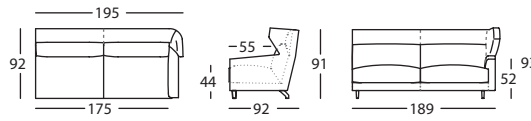

269.122.U.R.D
MODULE 180 WING RIGHT ARM

269.35.U.R.D
HEADREST COVER MOD 180 WING RIGHT ARM

269.122.U.R.I
MODULE 180 WING LEFT ARM