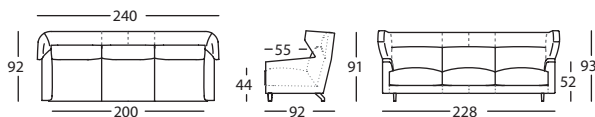

## FINISHES

Beech

269.11.K.R  
WING ARMCHAIR

269.35.K.R  
HEADREST COVER WING ARMCHAIR

269.11.S.R  
WING SOFA 170

269.35.S.R  
HEADREST COVER WING SOFA 170

269.11.U.R  
WING SOFA 190

269.35.U.R  
HEADREST COVER WING SOFA 190

269.11.W.R  
WING SOFA 210

269.35.W.R  
HEADREST COVER WING SOFA 210

269.11.Z.R  
WING SOFA 240

269.35.Z.R  
HEADREST COVER WING SOFA 240

**269.11.J.5**  
ARMCHAIR

**269.35.J.5**  
HEADREST COVER ARMCHAIR

**269.11.R.5**  
SOFA 158