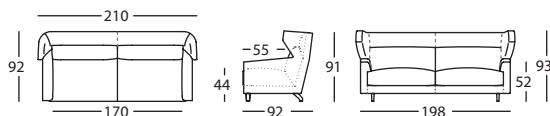

## FINISHES

Beech

269.11.K.R  
WING ARMCHAIR

269.35.K.R  
HEADREST COVER WING ARMCHAIR

269.11.S.R  
WING SOFA 170

269.35.S.R  
HEADREST COVER WING SOFA 170

269.11.U.R  
WING SOFA 190

269.35.U.R  
HEADREST COVER WING SOFA 190

269.11.W.R  
WING SOFA 210

269.35.W.R  
HEADREST COVER WING SOFA 210

269.11.Z.R  
WING SOFA 240

269.35.Z.R  
HEADREST COVER WING SOFA 240

**269.11.J.5**  
ARMCHAIR

**269.35.J.5**  
HEADREST COVER ARMCHAIR

**269.11.R.5**  
SOFA 158