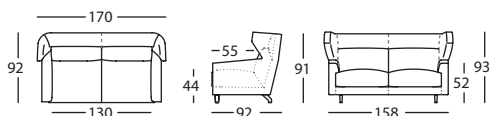

## FINISHES

Beech

269.11.K.R  
WING ARMCHAIR

269.35.K.R  
HEADREST COVER WING ARMCHAIR

269.11.S.R  
WING SOFA 170

269.35.S.R  
HEADREST COVER WING SOFA 170

269.11.U.R  
WING SOFA 190

269.35.U.R  
HEADREST COVER WING SOFA 190