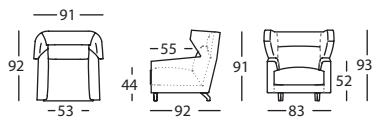

## FINISHES

Beech

269.11.K.R  
WING ARMCHAIR

269.35.K.R  
HEADREST COVER WING ARMCHAIR

269.11.S.R  
WING SOFA 170

269.35.S.R  
HEADREST COVER WING SOFA 170

269.11.U.R  
WING SOFA 190

269.35.U.R  
HEADREST COVER WING SOFA 190