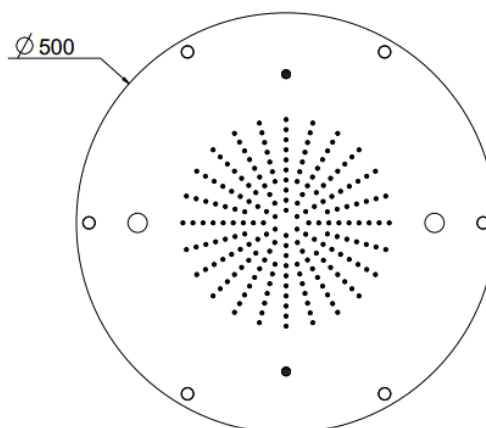

MyDream

MyDream Ø500
23066X/S-CRX

TECHNICAL INFORMATION

Multifunction built-in shower head, Ø500, 198 nozzles in non-liming silicon, inspectable and serviceable with 1 jet: rain and chromotherapy

Flow rate:
10 l/min

FEATURES

rain jet

PICTURE

TECHNICAL DRAWING

SPARE PARTS

FINISHINGS