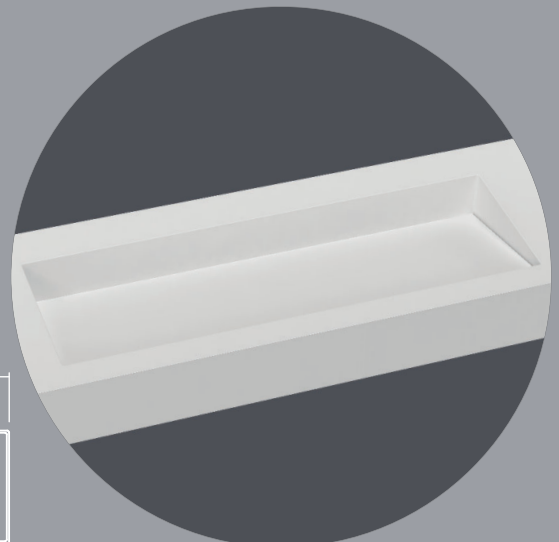

complements
COUNTERTOP WASHBASINS

PROGRAM

WASHBASIN AND COUNTERTOPS

PROGRAM BETA S18 53x260x20 white, smooth texture finish, with stainless-steel front installation towel rail

PROGRAM

complements
COUNTERTOP WASHBASINS

PROGRAM COLISO S15 43x85x40 with ledge under countertop, white, smooth texture finish

PROGRAM

complements
COUNTERTOP WASHBASINS

PROGRAM ESFERA S20 45x45x1,2 white, smooth texture finish, with visible stainless-steel supports

PROGRAM LINE S12-S13 42x200x10 white, smooth texture finish, with stainless-steel under countertop towel rail

PROGRAM

complements
COUNTERTOP WASHBASINS

PROGRAM RECTANGULAR-T S6 45x120x40 with ledge under countertop, white, smooth texture finish

RECTANGULAR S1

RECTANGULAR S2

RECTANGULAR S3

RECTANGULAR-T S4

RECTANGULAR-T S5

RECTANGULAR-T S6

PROGRAM

complements
COUNTERTOP WASHBASINS