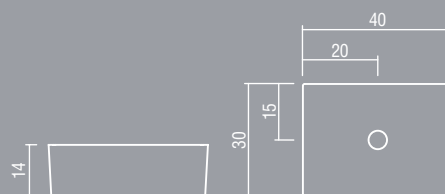

RECTANGULAR S2