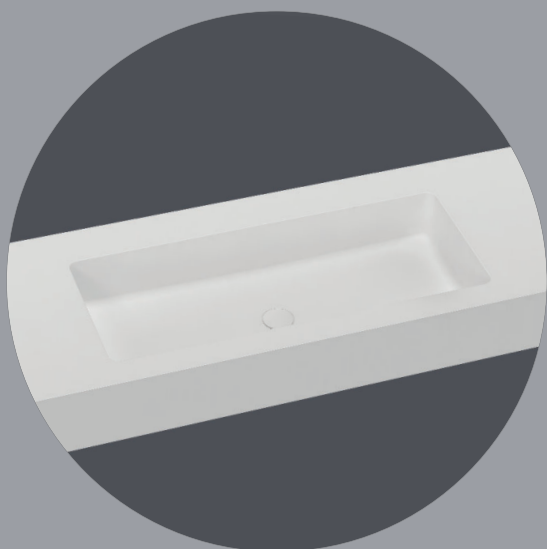

PROGRAM

complements
COUNTERTOP WASHBASINS

CITY S8

CITY S9