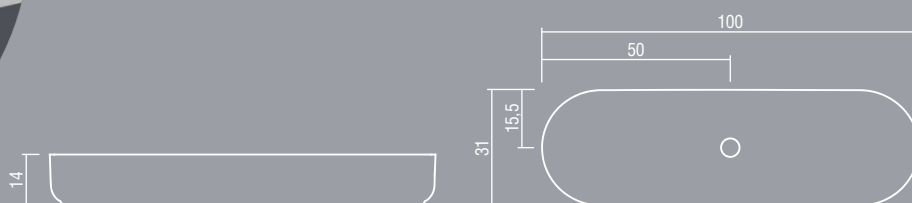

CIRCULAR S17