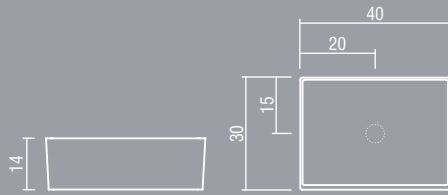

complements
COUNTERTOP WASHBASINS

PROGRAM

WASHBASIN AND COUNTERTOPS

PROGRAM BETA S18 53x260x20 white, smooth texture finish, with stainless-steel front installation towel rail

PROGRAM

complements
COUNTERTOP WASHBASINS

RECTANGULAR S1

RECTANGULAR S2

RECTANGULAR S3

RECTANGULAR-T S4

RECTANGULAR-T S5

RECTANGULAR-T S6

PROGRAM

complements
COUNTERTOP WASHBASINS

CITY S7

CITY S8

CITY S9

LINE S10

LINE S11

LINE S12

LINE S13

OVAL S14