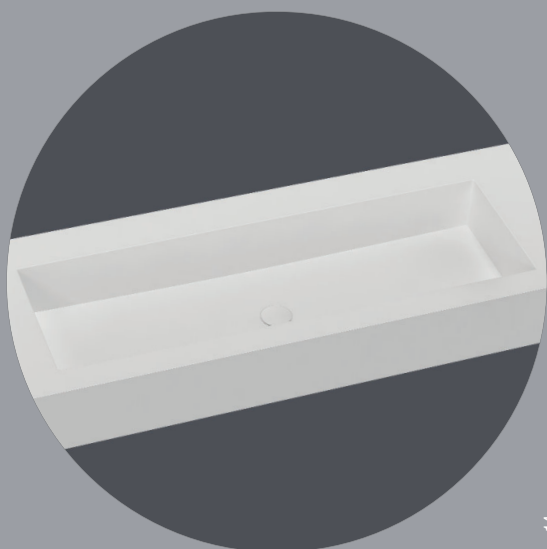

RECTANGULAR-T S4

RECTANGULAR S3