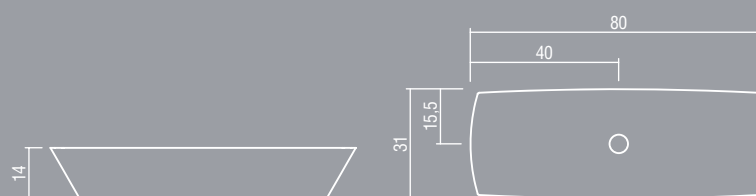

PROGRAM

complements
COUNTERTOP WASHBASINS

ARCO S21

ARCO S22

WASHBASIN CONFIGURATION

PROGRAM offers freedom in the design of the washbasin by being able to choose the basin between 22 available shapes, and also the position, as well as a great variety in the configuration possibilities