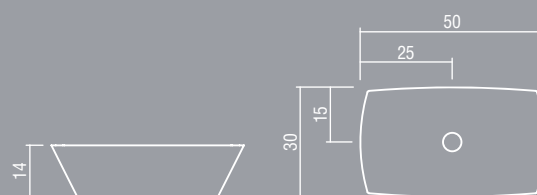

complements
COUNTERTOP WASHBASINS

PROGRAM

WASHBASIN AND COUNTERTOPS

PROGRAM BETA S18 53x260x20 white, smooth texture finish, with stainless-steel front installation towel rail

PROGRAM

complements
COUNTERTOP WASHBASINS

CITY S7

CITY S8

CITY S9

LINE S10

LINE S11

LINE S12

LINE S13

OVAL S14

PROGRAM

complements
COUNTERTOP WASHBASINS

ARCO S21

ARCO S22

WASHBASIN CONFIGURATION

PROGRAM offers freedom in the design of the washbasin by being able to choose the basin between 22 available shapes, and also the position, as well as a great variety in the configuration possibilities