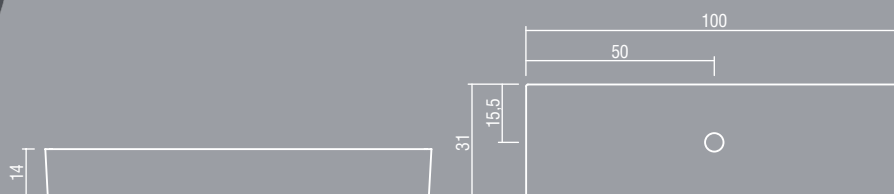

PROGRAM LINE S12-S13 42x200x10 white, smooth texture finish, with stainless-steel under countertop towel rail

PROGRAM

complements
COUNTERTOP WASHBASINS

PROGRAM RECTANGULAR-T S6 45x120x40 with ledge under countertop, white, smooth texture finish

PROGRAM

complements
COUNTERTOP WASHBASINS

PROGRAM ESFERA S20 white, slate texture finish

PROGRAM

complements
COUNTERTOP WASHBASINS

PROGRAM h 20 white, slate texture finish

PROGRAM

complements
COUNTERTOP WASHBASINS

RECTANGULAR S1

RECTANGULAR S2

RECTANGULAR S3

RECTANGULAR-T S4

RECTANGULAR-T S5

RECTANGULAR-T S6

PROGRAM

complements
COUNTERTOP WASHBASINS