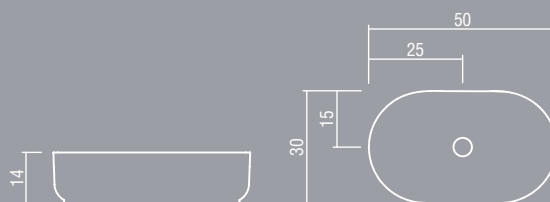

PROGRAM

complements
COUNTERTOP WASHBASINS

COLISO S16

CIRCULAR S17