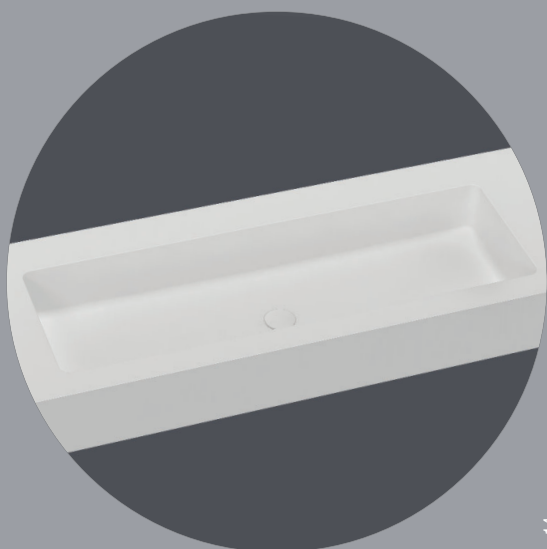

PROGRAM

complements
COUNTERTOP WASHBASINS

CITY S8

CITY S9