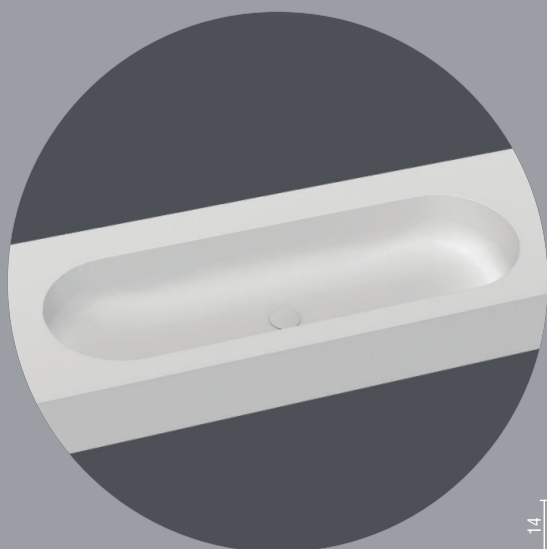

PROGRAM

complements
COUNTERTOP WASHBASINS

COLISO S16

CIRCULAR S17