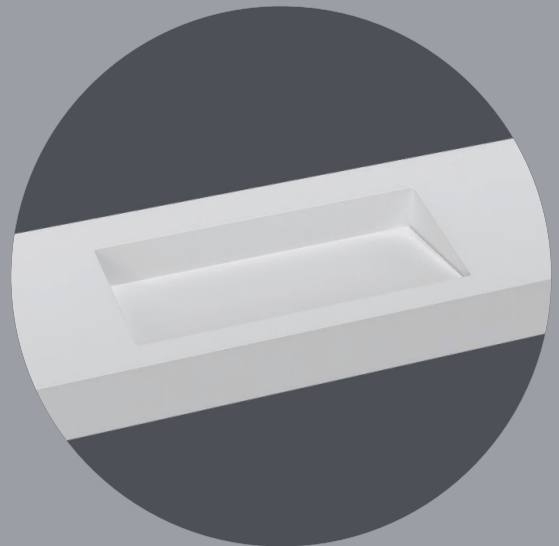

complements
COUNTERTOP WASHBASINS

PROGRAM

WASHBASIN AND COUNTERTOPS

PROGRAM BETA S18 53x260x20 white, smooth texture finish, with stainless-steel front installation towel rail

PROGRAM

complements
COUNTERTOP WASHBASINS

PROGRAM LINE S12-S13 42x200x10 white, smooth texture finish, with stainless-steel under countertop towel rail

PROGRAM

complements
COUNTERTOP WASHBASINS

PROGRAM RECTANGULAR-T S6 45x120x40 with ledge under countertop, white, smooth texture finish

RECTANGULAR S1

RECTANGULAR S2

RECTANGULAR S3

RECTANGULAR-T S4

RECTANGULAR-T S5

RECTANGULAR-T S6

PROGRAM

complements
COUNTERTOP WASHBASINS