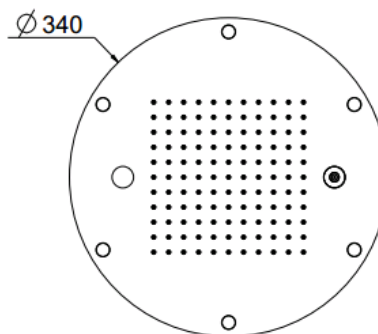

MyDream

MyDream Ø340
23068XN/S

TECHNICAL INFORMATION

Multifunction built-in shower head, Ø340, 121 nozzles in non-liming silicon, inspectable and serviceable with 2 jets: rain, atomizers and chromotherapy

Flow rate:
5 l/min

PICTURE

SPARE PARTS

FEATURES

rain jet

Shower head
mounted
atomizer

TECHNICAL DRAWING

FINISHINGS