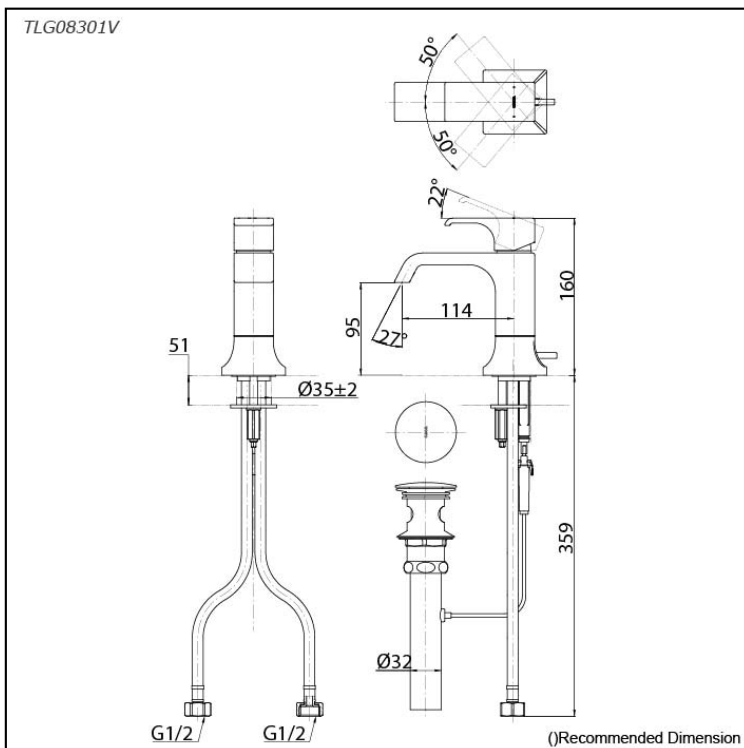

Specifications

Finish: Chrome
Material: Brass
Water Pressure: 0.05MPa~1.0MPa

Parts description

- **TLG08301V**
Single Lever Lavatory Faucet
(w/ Pop-up Waste)

reddot award 2019
winner

Flow Rate

TLG08301V