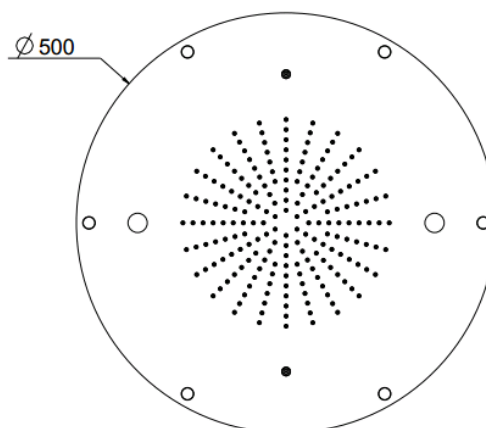

MyDream

MyDream Ø500
23066XN-CRX

TECHNICAL INFORMATION

Multifunction built-in shower head, Ø500, 198 nozzles in non-liming silicon, inspectable and serviceable with 2 jets: rain, atomizers

Flow rate:
10 l/min

FEATURES

rain jet

Shower head
mounted
atomizer

PICTURE

TECHNICAL DRAWING

SPARE PARTS

FINISHINGS