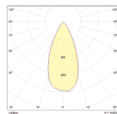

# Instruction

**MAYTONI**  
DECORATIVE LIGHTING

DL031-2-L8B

75 MM

•  $\varnothing$  98 MM •

$\varnothing$  85 MM