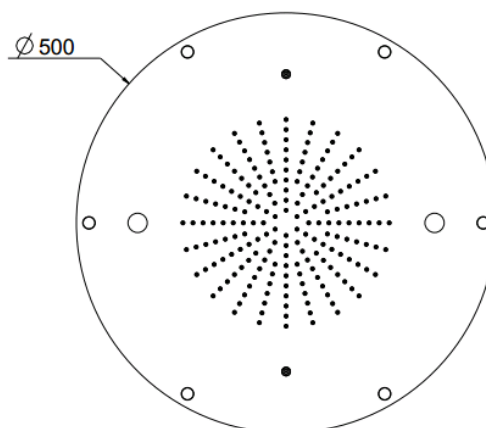

MyDream

MyDream Ø500
23066XN/S

TECHNICAL INFORMATION

Multifunction built-in shower head, Ø500, 198 nozzles in non-liming silicon, inspectable and serviceable with 2 jets: rain, atomizers and chromotherapy

Flow rate:
10 l/min

FEATURES

rain jet

Shower head
mounted
atomizer

PICTURE

TECHNICAL DRAWING

SPARE PARTS

FINISHINGS