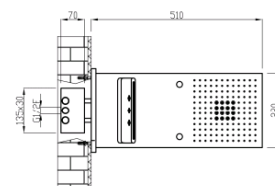

YES

YES BRASS with chromotherapy
26850/S-CR

TECHNICAL INFORMATION

Rectangular wall shower head with chromotherapy (2 Led) in brass, 144 non-liming nozzles of which 16 nozzles for soft jet, inspectable and serviceable. 3 jets: rain, soft, cascade. CHROME

Flow rate:
10 l/min

FEATURES

Rain jet

Soft jet

Waterfall jet

Non-liming

inspectable
rectangular

PICTURE

TECHNICAL DRAWING

SPARE PARTS

FINISHINGS