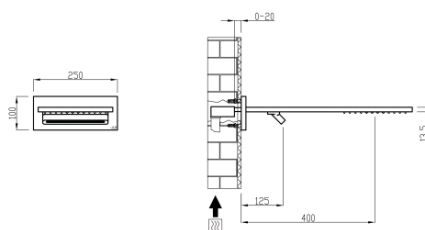

YES

YES BRASS with chromotherapy
26850/S-CR

TECHNICAL INFORMATION

Rectangular wall shower head with chromotherapy (2 Led) in brass, 144 non-liming nozzles of which 16 nozzles for soft jet, inspectable and serviceable. 3 jets: rain, soft, cascade. CHROME

Flow rate:
10 l/min

FEATURES

Rain jet

Soft jet

Waterfall jet

Non-liming

inspectable
rectangular

PICTURE

TECHNICAL DRAWING

SPARE PARTS

FINISHINGS