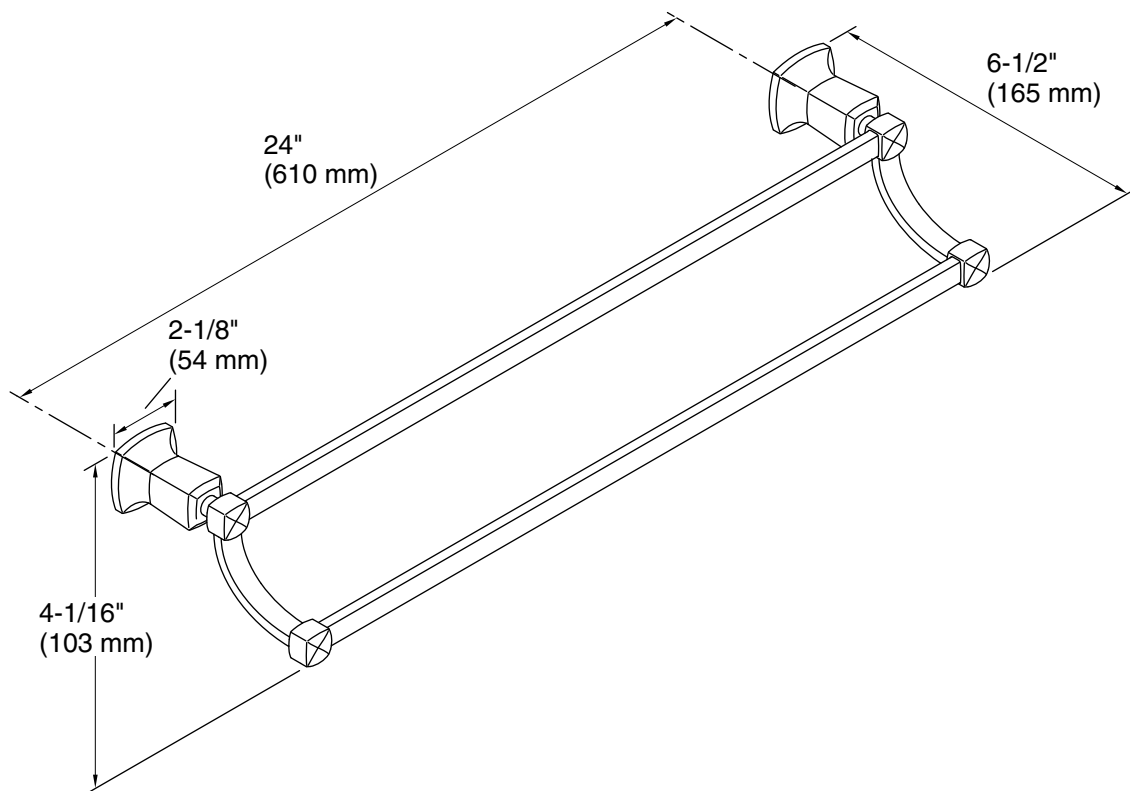

Technical Information

All product dimensions are nominal.

Material: Metal

Notes

CAUTION: Risk of personal injury. Do not install these products in any area where they are likely to be used inadvertently as a grab bar or support bar. These products are not designed or intended for use as a grab bar or support bar.

Install this product according to the installation guide.