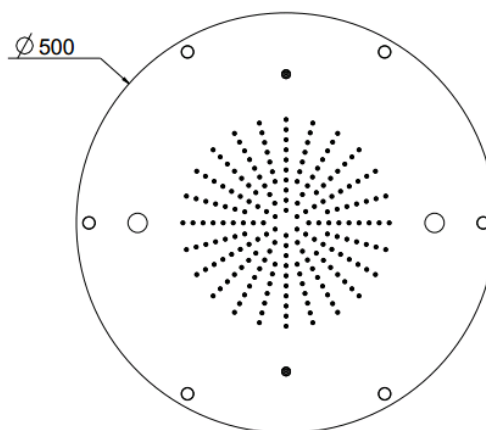

MyDream

MyDream Ø500
23066XN/S-CRX

TECHNICAL INFORMATION

Multifunction built-in shower head, Ø500, 198 nozzles in non-liming silicon, inspectable and serviceable with 2 jets: rain, atomizers and chromotherapy

Flow rate:
10 l/min

FEATURES

rain jet

Shower head
mounted
atomizer

PICTURE

TECHNICAL DRAWING

SPARE PARTS

FINISHINGS