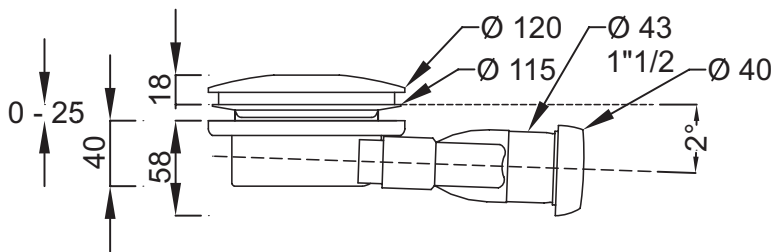

E78168

Collection: NO COLLECTION

Finish*:

CP - Chrome

00 - Blanc

BL - Noir mat

Features

- WEIGHT: 0.3 kg
- INSTALLATION TYPE: 38
- Flow rate: 36 L/ min
- MATERIAL: 54
- WASTE DIAMETER: 9 cm

Consumer benefits

- Chrome ABS cover

Technical drawing

Product Specification: Extra-slim waste. E78168. Collection: NO COLLECTION. WEIGHT: 0.3 kg. MATERIAL: 54. INSTALLATION TYPE: 38. WASTE DIAMETER: 9 cm. Flow rate: 36 L/ min.