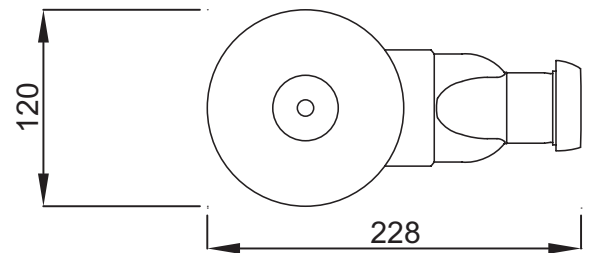

E78168

Collection: NO COLLECTION

Finish*:

CP - Chrome

00 - Blanc

BL - Noir mat

Features

- WEIGHT: 0.3 kg
- INSTALLATION TYPE: 38
- Flow rate: 36 L/ min
- MATERIAL: 54
- WASTE DIAMETER: 9 cm

Consumer benefits

- Chrome ABS cover

Technical drawing

Product Specification: Extra-slim waste. E78168. Collection: NO COLLECTION. WEIGHT: 0.3 kg. MATERIAL: 54. INSTALLATION TYPE: 38. WASTE DIAMETER: 9 cm. Flow rate: 36 L/ min.