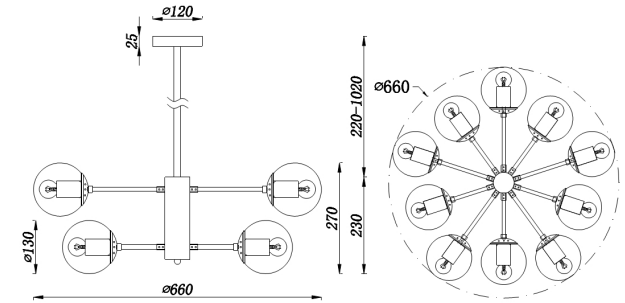

FREYA
TRADITION OF QUALITY

INSTRUCTION

Model: FR5596PL-10CH

Pendant

 10 x E14 (60W)

FREYA-LIGHT.COM