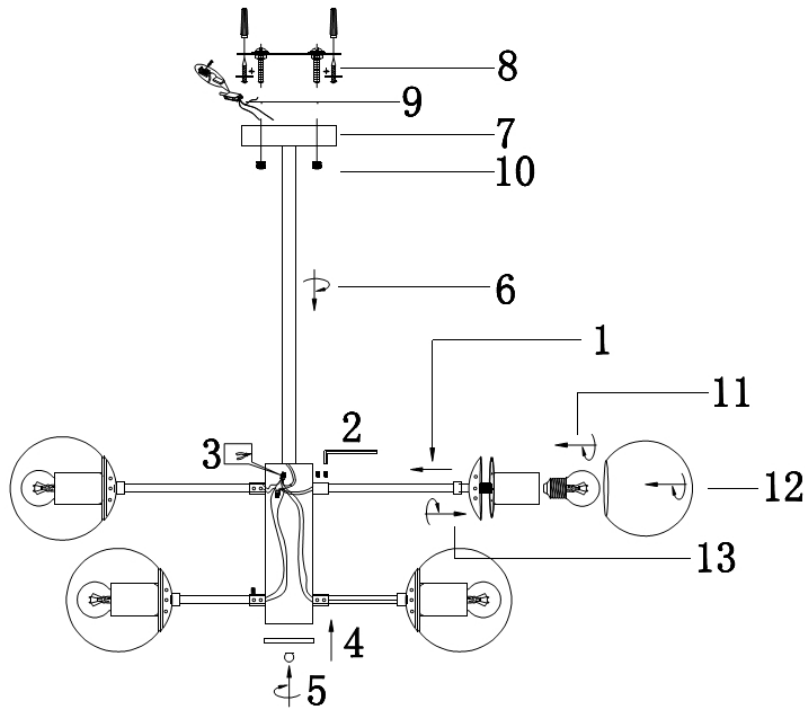

FREYA
TRADITION OF QUALITY

INSTRUCTION

Model: FR5596PL-10CH

Pendant

 10 x E14 (60W)

FREYA-LIGHT.COM