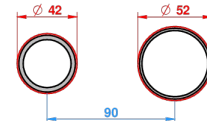

50608

22/01/2019

ХАРАКТЕРИСТИКИ

- Faubourg metal
- Trim only for wall mixer with complete handshower on hook

ТЕХНИЧЕСКИЕ ХАРАКТЕРИСТИКИ

- Recommandé : 3 bars (max. 5 bars) - Advised : 43,5 psi (max. 72 psi)
- 9,5 l/min à 3 bars (2.5 gpm at 43.5 psi)

ДОСТУПНЫЕ ВАРИАНТЫ ПОКРЫТИЙ

Blush PVD - H62
Graphite PVD - H64
Matt Umber PVD - H67
Matt blush PVD - H60
Matt graphite PVD - H65
Umber PVD - H66

Аранья (чёрный никель) - D24
Золото - F01
Матовое золото - F07
Матовое светлое золото - F31
Матовый никель - C01
Матовый хром - C02

Никель - B01
Покрытие PVD бронза - F33
Покрытие PVD золотистый цвет - H52
Покрытие PVD латунь - H49
Покрытие PVD матовая бронза - F34
Покрытие PVD матовая латунь - H50

Покрытие PVD матовый золотистый - H53
Покрытие PVD матовый никель - H56
Покрытие PVD никель - H55
Розовое золото - F27
Сатинированное золото - F03
Сатинированный хром - C03

Светлое золото - F30
Серебро с родием - F18
Состаренный никель - H28
Хром - A02
Хром/золото - G02