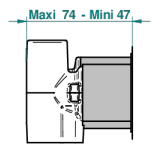

50608

22/01/2019

ХАРАКТЕРИСТИКИ

- Faubourg metal
- Trim only for wall mixer with complete handshower on hook

ТЕХНИЧЕСКИЕ ХАРАКТЕРИСТИКИ

- Recommandé : 3 bars (max. 5 bars) - Advised : 43,5 psi (max. 72 psi)
- 9,5 l/min à 3 bars (2.5 gpm at 43.5 psi)

ДОСТУПНЫЕ ВАРИАНТЫ ПОКРЫТИЙ

Blush PVD - H62
Graphite PVD - H64
Matt Umber PVD - H67
Matt blush PVD - H60
Matt graphite PVD - H65
Umber PVD - H66

Аранья (чёрный никель) - D24
Золото - F01
Матовое золото - F07
Матовое светлое золото - F31
Матовый никель - C01
Матовый хром - C02

Никель - B01
Покрытие PVD бронза - F33
Покрытие PVD золотистый цвет - H52
Покрытие PVD латунь - H49
Покрытие PVD матовая бронза - F34
Покрытие PVD матовая латунь - H50

Покрытие PVD матовый золотистый - H53
Покрытие PVD матовый никель - H56
Покрытие PVD никель - H55
Розовое золото - F27
Сатинированное золото - F03
Сатинированный хром - C03

Светлое золото - F30
Серебро с родием - F18
Состаренный никель - H28
Хром - A02
Хром/золото - G02