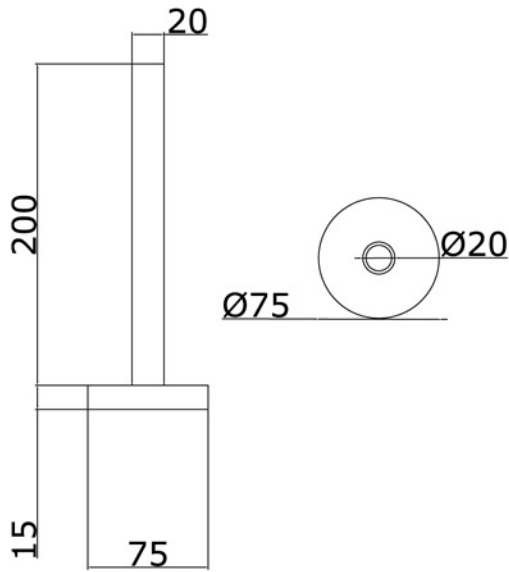

TOWELWARMER Collection	
Code	Description
9080-C 9081-I/N/O/OR 9081-B/ND/R	Piccadilly towel warmer 675x870 mm (1240W - 1067Kcal/h t 50°) Chrome Incalux, Nickel, Dark Gold, Rose Gold Bronze, Dark Nickel, Copper

Verona - Italy
 tel. +39 045 8006917
 fax. +39 045 8020111
 gentry-home.com

TOWELWARMER Collection	
Code	Description
9127-C 9128-I/N/O/OR 9128-B/ND/R	<p>Valves (pair) Chrome Incalux, Nickel, Dark Gold, Rose Gold Bronze, Dark Nickel, Copper</p> <p>Fittings available 12/14/16 copper 12/14/16 covered</p>
9126	Electrical element complete with thermostatic control