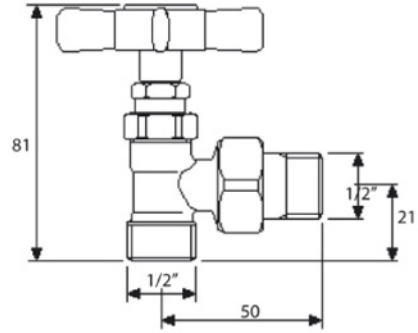

TOWELWARMER Collection	
Code	Description
9080-C 9081-I/N/O/OR 9081-B/ND/R	Piccadilly towel warmer 675x870 mm (1240W - 1067Kcal/h t 50°) Chrome Incalux, Nickel, Dark Gold, Rose Gold Bronze, Dark Nickel, Copper

Verona - Italy
 tel. +39 045 8006917
 fax. +39 045 8020111
 gentry-home.com

TOWELWARMER Collection	
Code	Description
9127-C 9128-I/N/O/OR 9128-B/ND/R	<p>Valves (pair) Chrome Incalux, Nickel, Dark Gold, Rose Gold Bronze, Dark Nickel, Copper</p> <p>Fittings available 12/14/16 copper 12/14/16 covered</p>
9126	Electrical element complete with thermostatic control