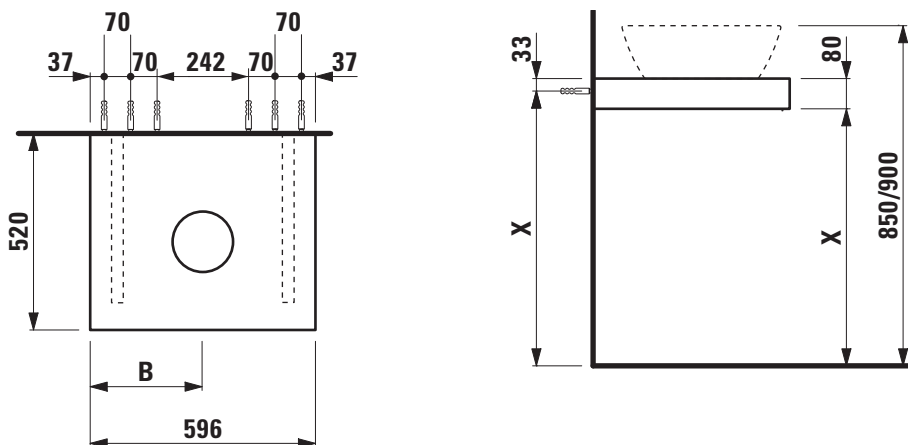

TECHNICAL DRAWINGS / S 1 : 20

B / mm	Ceramic
195	Val s1228.2 (semi-wet-area right)
200	Val s1228.1
210	Palomba s1680.2
215	Val s1628.8

B / mm	Ceramic
223	Kartell by Laufen s1833.4
372	Kartell by Laufen s1833.5
401	Val s1228.2 (semi-wet-area left)
298	all other from matrix for washtops Case

X = The exact height must be set during installation.