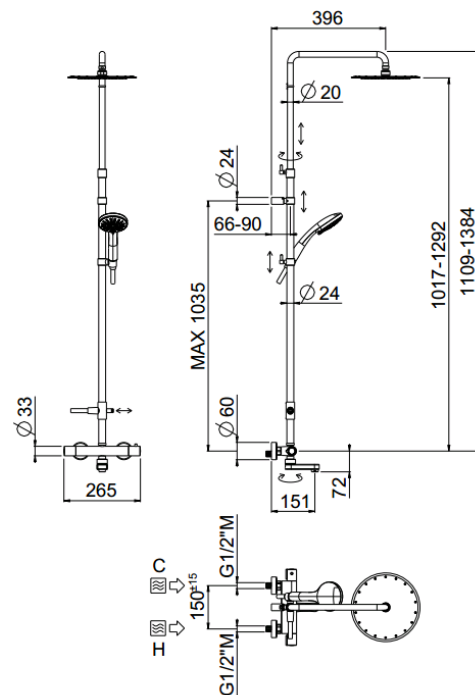

## TECHNICAL INFORMATION

Bridge telescopic shower column including exposed thermostatic mixer with diverter and swinging spout, turning bar with adjustable mounting. Round ultra-thin shower head, Ø240, non-liming, in stainless steel. 3 jets non-liming shower in ABS. Smooth double anti-torsion PVC flexible hose, cm 150. CHROME

## FEATURES

rain jet

central jet

side jet

Tub spout

double anti-torsion

adjustable telescopic shower column

Rigoletto adjustable spout

## TECHNICAL DRAWING