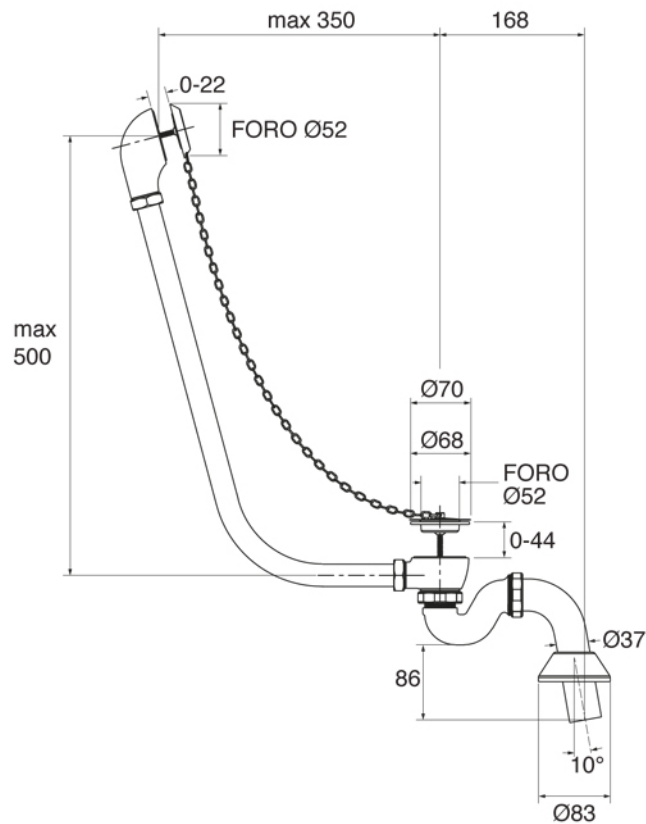

* Option

Rim detail

CAST IRON BATHTUB Collection	
Code	Description
9132	Cast iron bathtub 1700x810 (Kg. 124 - Lt. 220) Without tap holes, external unfinished
9120	Cast iron feet Unfinished
9121	White
9122-C	Chrome
9123	Incalux
103	External painting External painting White
105	External painting RAL
106	Gold leaf decoration
107	Silver leaf decoration

GH
GENTRY HOME

Verona - Italy
tel. +39 045 8006917
fax. +39 045 8020111
gentry-home.com

CAST IRON BATHTUB Collection	
Code	Description
0190-C 0191-I/N/O/OR 0191-B/ND/R	<p>Exposed bath waste with drain stopper chain and overflow with exposed pipes for floor connector and siphon</p> <p>Chrome Incalux, Nickel, Dark Gold, Rose Gold Bronze, Dark Nickel, Copper</p>