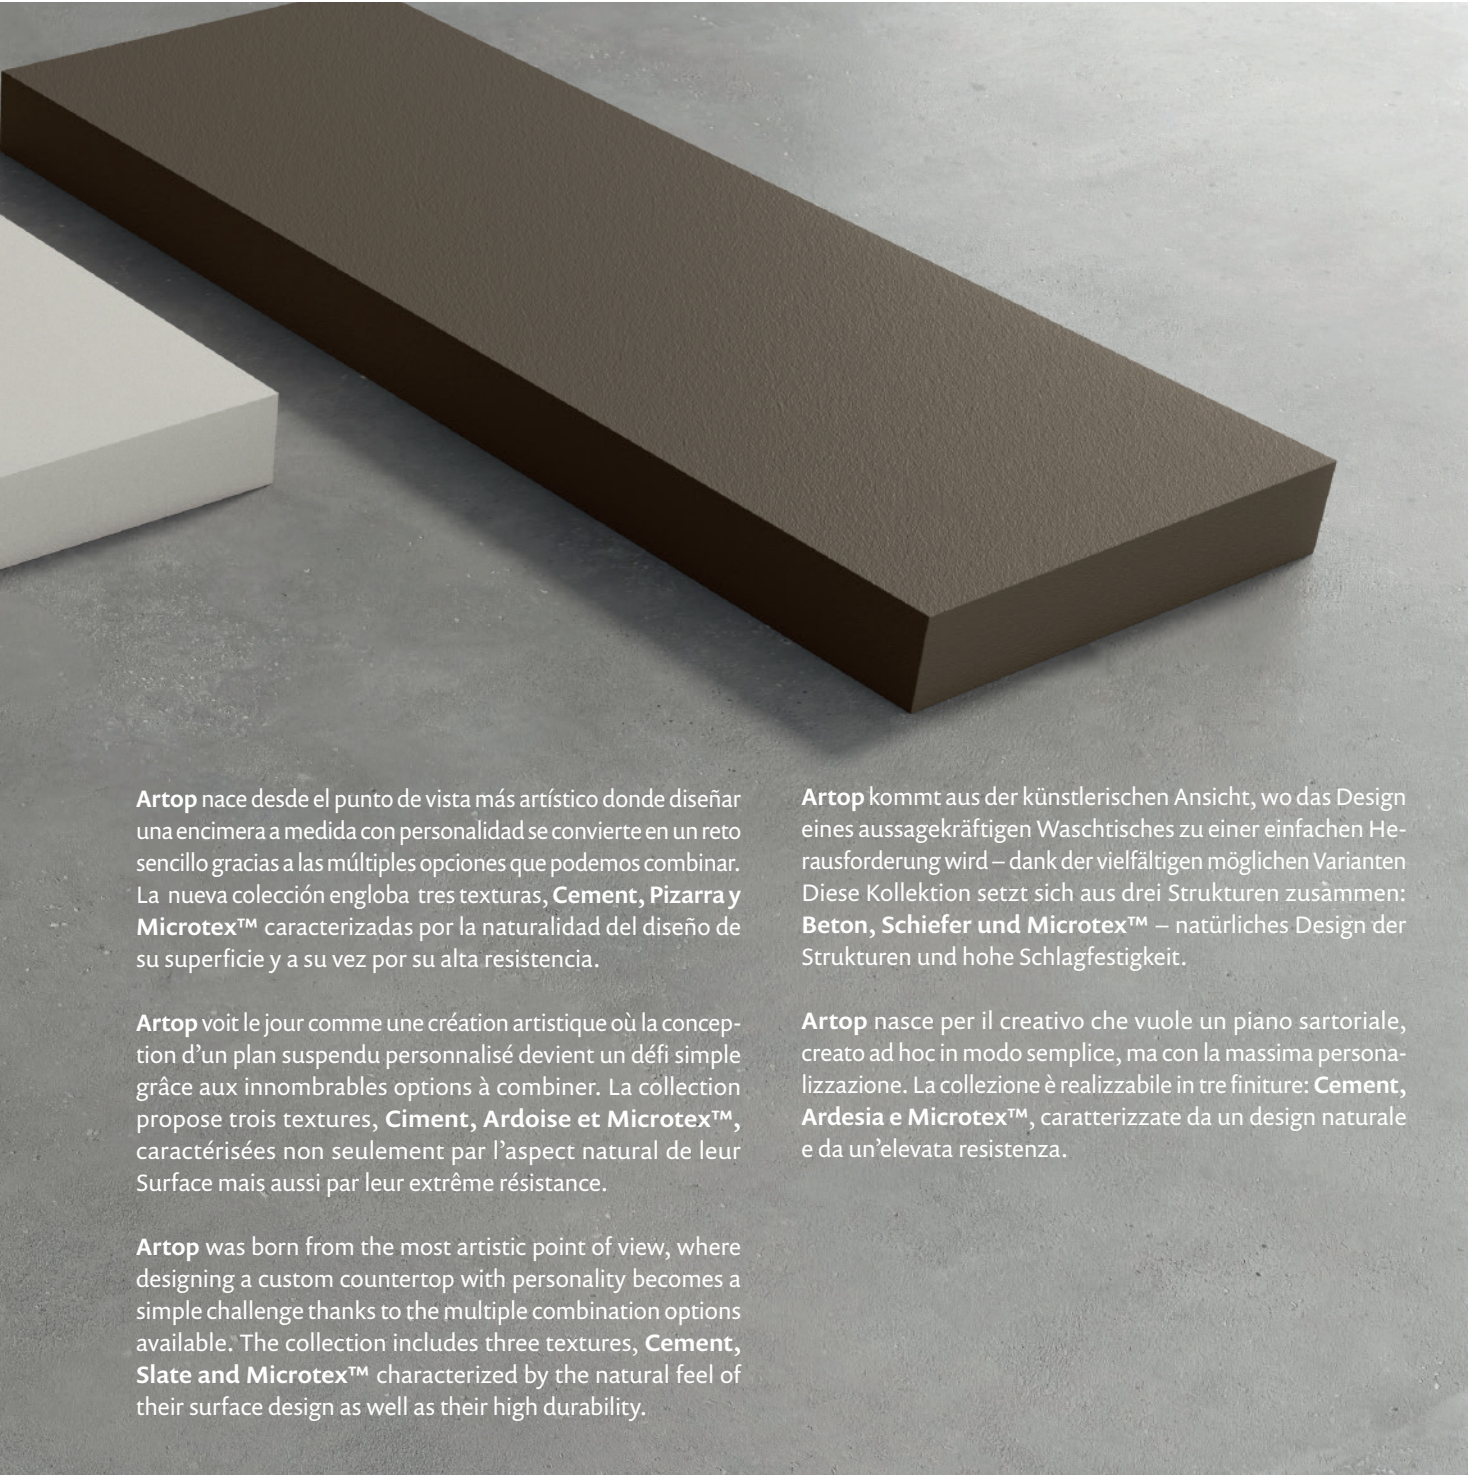

Artop nace desde el punto de vista más artístico donde diseñar una encimera a medida con personalidad se convierte en un reto sencillo gracias a las múltiples opciones que podemos combinar. La nueva colección engloba tres texturas, **Cement, Pizarra y Microtex™** caracterizadas por la naturalidad del diseño de su superficie y a su vez por su alta resistencia.

Artop voit le jour comme une création artistique où la conception d'un plan suspendu personnalisé devient un défi simple grâce aux innombrables options à combiner. La collection propose trois textures, **Ciment, Ardoise et Microtex™**, caractérisées non seulement par l'aspect naturel de leur surface mais aussi par leur extrême résistance.

Artop was born from the most artistic point of view, where designing a custom countertop with personality becomes a simple challenge thanks to the multiple combination options available. The collection includes three textures, **Cement, Slate and Microtex™** characterized by the natural feel of their surface design as well as their high durability.

Artop kommt aus der künstlerischen Ansicht, wo das Design eines aussagekräftigen Waschtisches zu einer einfachen Herausforderung wird – dank der vielfältigen möglichen Varianten. Diese Kollektion setzt sich aus drei Strukturen zusammen: **Beton, Schiefer und Microtex™** – natürliches Design der Strukturen und hohe Schlagfestigkeit.

Artop nasce per il creativo che vuole un piano sartoriale, creato ad hoc in modo semplice, ma con la massima personalizzazione. La collezione è realizzabile in tre finiture: **Cement, Ardesia e Microtex™**, caratterizzate da un design naturale e da un'elevata resistenza.