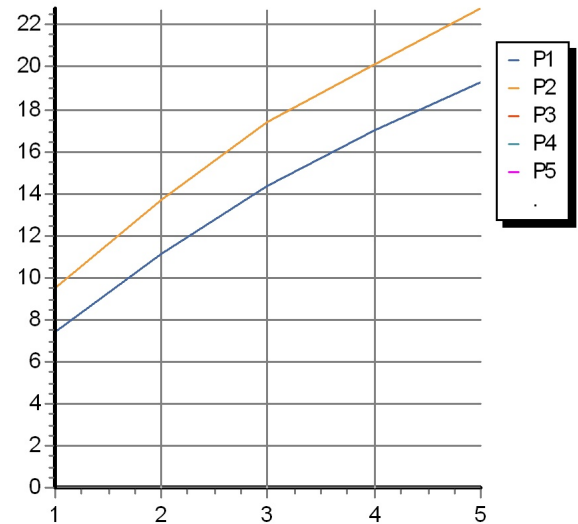

SHOWER

ZAG865 Portate / Flowrates (lt/min)

PRESSIONE PRESSURE	1 BAR	2 BAR	3 BAR	4 BAR	5 BAR
<i>P1</i> DOCCETTA HANDSHOWER	7,4	11,1	14,3	17	19,3
<i>P2</i> SOFFIONE SHOWER HEAD	9,5	13,7	17,4	20,1	22,8
<i>P3</i>					
<i>P4</i>					
<i>P5</i>