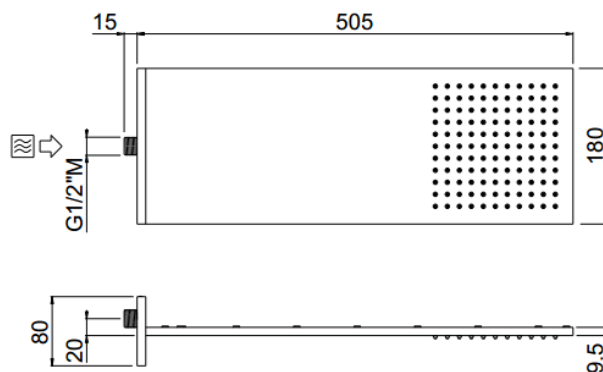

## TECHNICAL INFORMATION

Wall rectangular shower head in brass, 99 nozzles in non-liming silicon, inspectable and serviceable. 1 jet:rain. CHROME

**Flow rate:**  
10 l/min

## SPARE PARTS

## FEATURES

Rain jet

Non-liming

inspectable  
rectangular

## TECHNICAL DRAWING