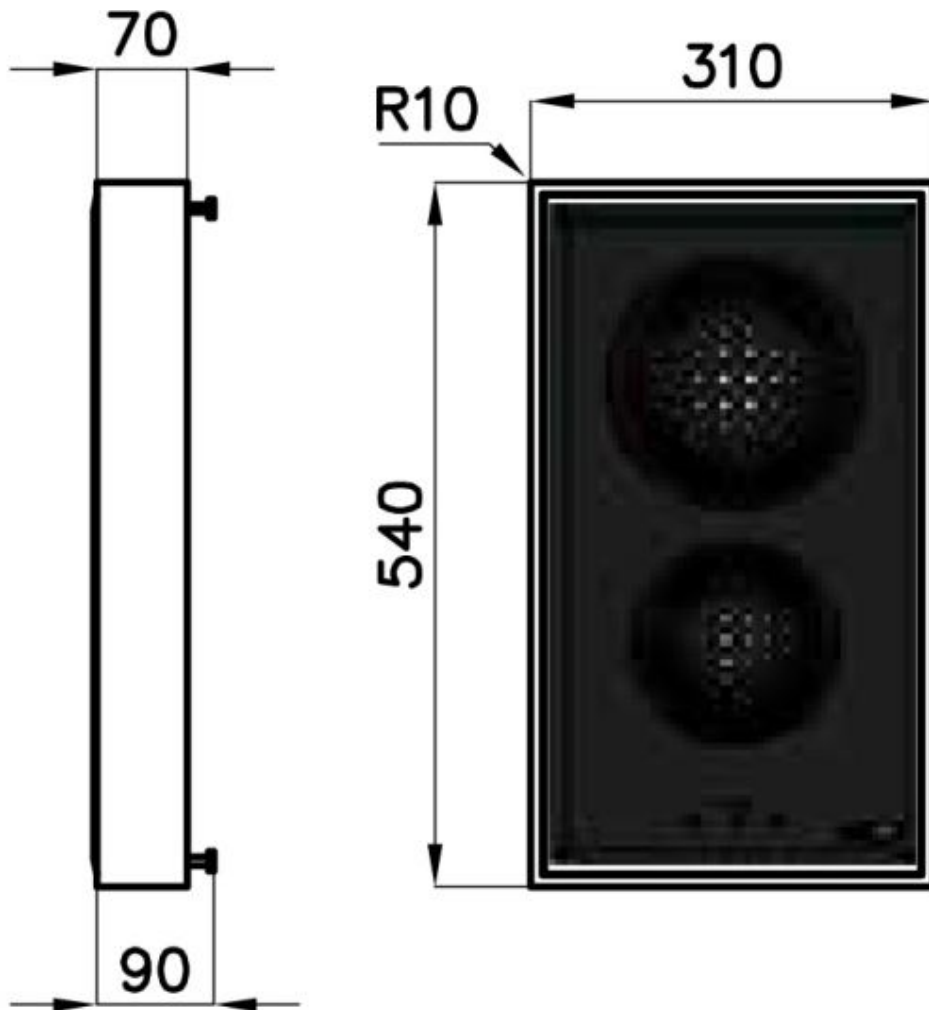

Timer

Independent timer from the end-of-cooking function.

TECHNICAL DATA