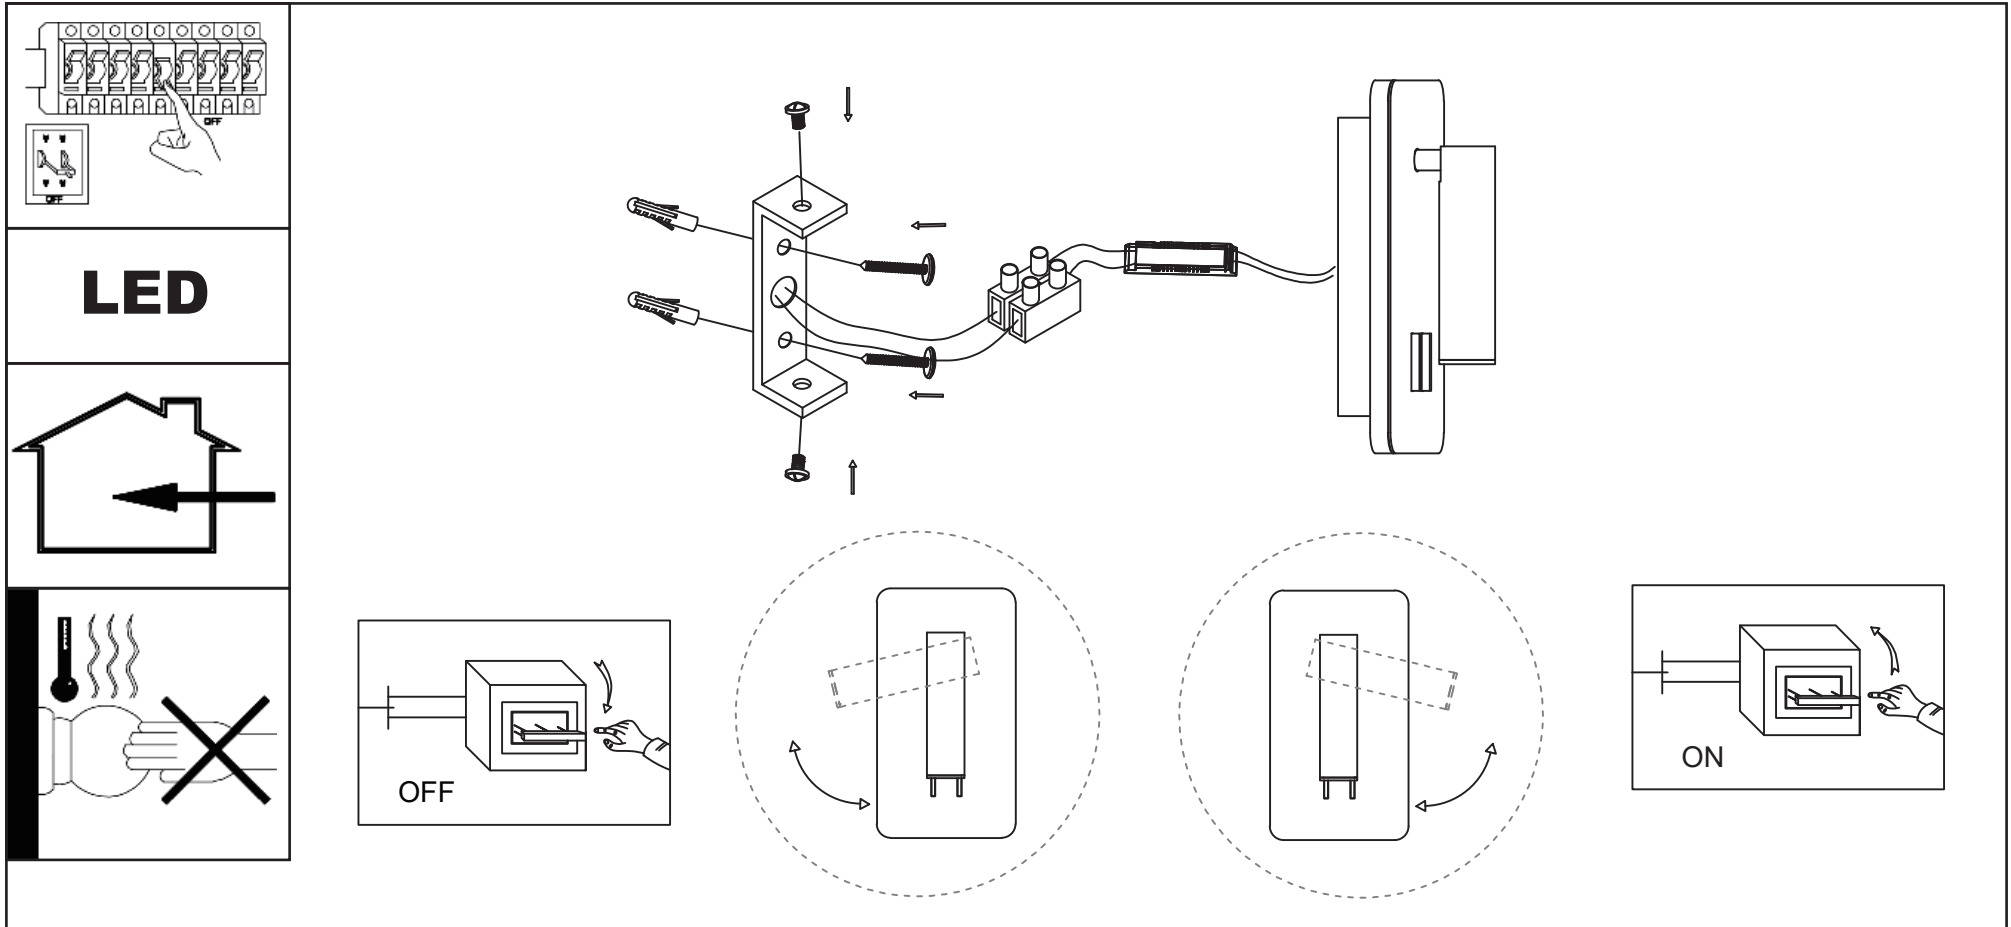

ASSEMBLY INSTRUCTION / ИНСТРУКЦИЯ

Модели / Models: A8233AP-1WH
A8233AP-1BK

Warning:

1. Turn off the main power at the circuit breaker before installing in order to prevent possible shock;
2. Don't exceed the rated voltage 230V;
3. Don't install on haven't finished ceiling and loose wood ceiling;
4. Do not use corrosive liquids to clean fixture such as acid, and alkaline liquids. Please use soft cloth when cleaning.