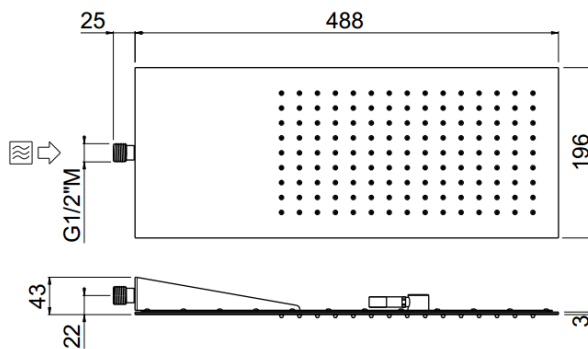

EL'IT

EL'IT
26855-CR

TECHNICAL INFORMATION

Wall ultra-thin shower head with square extremities in chromed stainless steel, 135 nozzles in non-liming silicon, inspectable and serviceable. 1 jet:rain. CHROME

Flow rate:
5 l/min

PICTURE

SPARE PARTS

FEATURES

Rain jet

Non-liming

inspectable
rectangular

TECHNICAL DRAWING