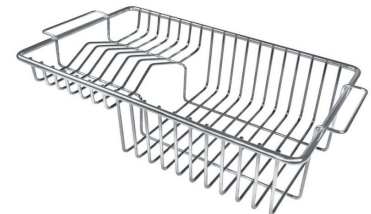

TECHNICAL DATA

Posizioni fori per fissaggio / fixing hole positions

OPTIONAL ACCESSORIES

HPDE Twin chopping board 8644 101

Stainless steel plate rack 8100 303

Glass chopping board 8631 300

Graters kit with ring-holder and food collection tray 8159 101

HPDE Chopping board 8657 001

Iroko-wood chopping board with stainless steel colander 8644 042

Iroko-wood sliding chopping board 8644 041

Iroko-wood twin chopping board 8644 004

Stainless steel colander 8154 000

Stainless steel perforated tray 8151 000

Stainless steel plate rack 8100 154

Stainless steel plate rack 8100 201

White basket 8612 100

White bowl 8153 100

WARNING:

The accessories 8159101, 8100303,8151000 are only usable in combination with 8644101