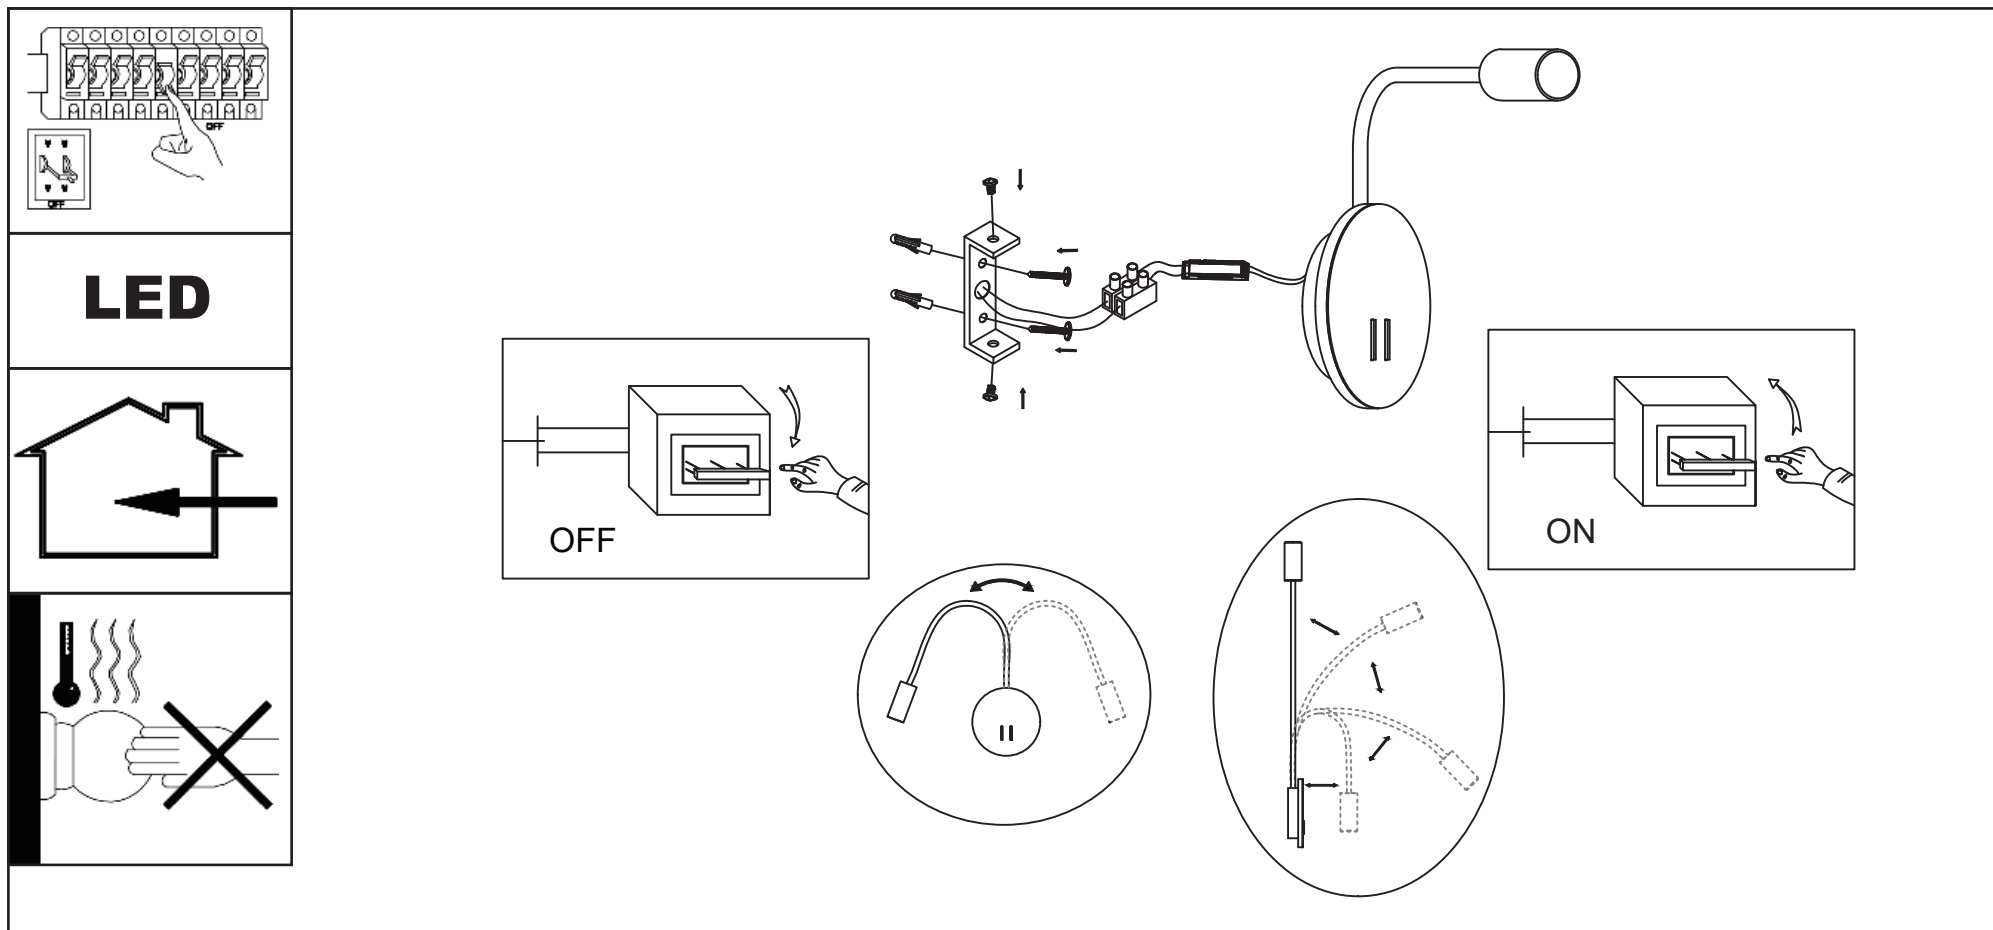

ASSEMBLY INSTRUCTION / ИНСТРУКЦИЯ

Модели / Models: A8231AP-1WH
A8231AP-1BK

Warning:

1. Turn off the main power at the circuit breaker before installing in order to prevent possible shock;
2. Don't exceed the rated voltage 230V;
3. Don't install on haven't finished ceiling and loose wood ceiling;
4. Do not use corrosive liquids to clean fixture such as acid, and alkaline liquids. Please use soft cloth when cleaning.