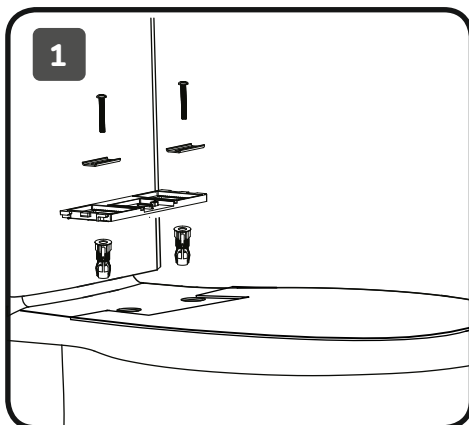

AM · PM

Clean Care

CCM7851WH

AM·PM

CCM7851WH

| | | | | | |
|---|----|---|----|---|----|
|  | x1 |  | x2 |  | x1 |
|  | x1 |  | x2 |  | x1 |

soap+H₂O

H₂O