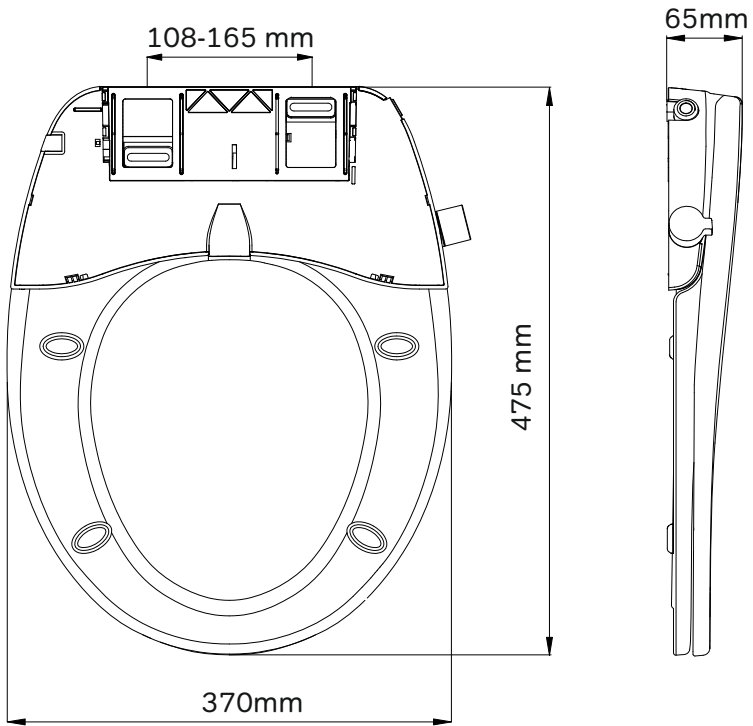

AM · PM

Clean Care

CCM7851WH

AM·PM

CCM7851WH

| | | | | | |
|---|----|---|----|---|----|
|  | x1 |  | x2 |  | x1 |
|  | x1 |  | x2 |  | x1 |

soap+H₂O

H₂O