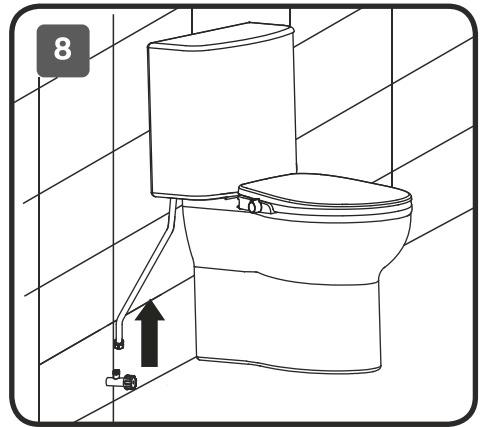

AM · PM

Clean Care

CCM7851WH

AM·PM

CCM7851WH

| | | | | | |
|---|----|---|----|---|----|
|  | x1 |  | x2 |  | x1 |
|  | x1 |  | x2 |  | x1 |

soap+H₂O

H₂O