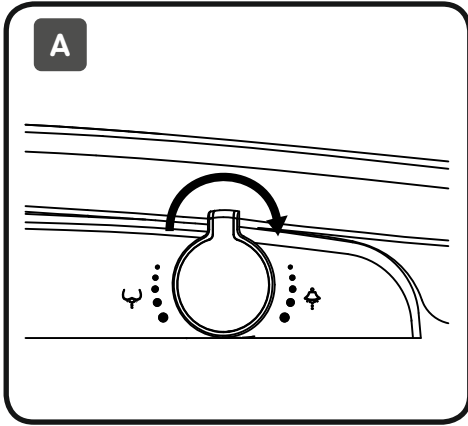

AM · PM

Clean Care

CCM7851WH

AM·PM

CCM7851WH

| | | | | | |
|---|----|---|----|---|----|
|  | x1 |  | x2 |  | x1 |
|  | x1 |  | x2 |  | x1 |

soap+H₂O

H₂O