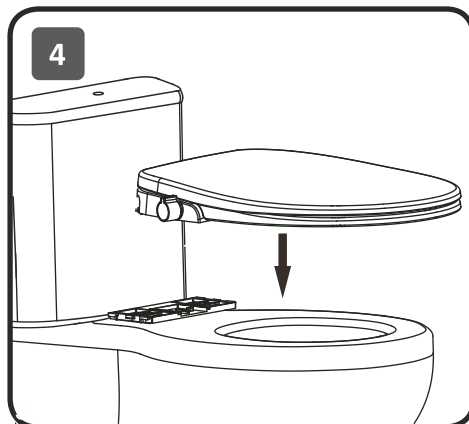

AM · PM

Clean Care

CCM7851WH

AM·PM

CCM7851WH

| | | | | | |
|---|----|---|----|---|----|
|  | x1 |  | x2 |  | x1 |
|  | x1 |  | x2 |  | x1 |

soap+H₂O

H₂O