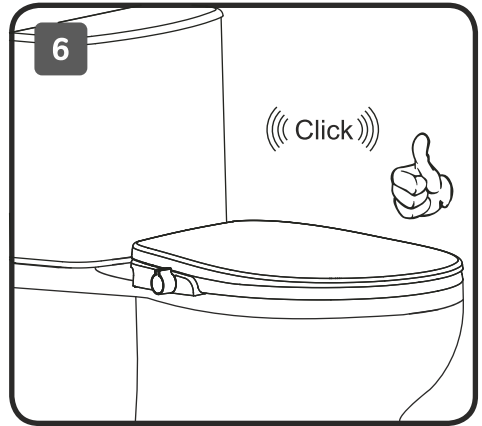

AM · PM

Clean Care

CCM7851WH

AM·PM

CCM7851WH

| | | | | | |
|---|----|---|----|---|----|
|  | x1 |  | x2 |  | x1 |
|  | x1 |  | x2 |  | x1 |

soap+H₂O

H₂O