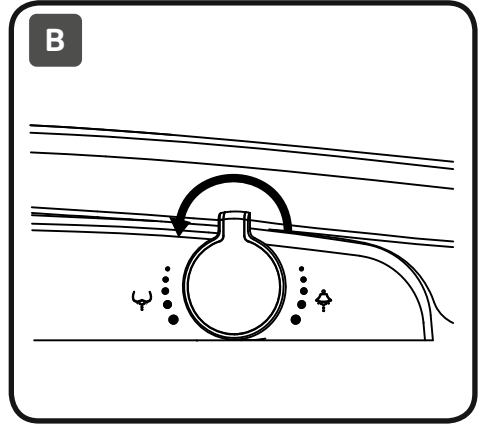

AM · PM

Clean Care

CCM7851WH

AM·PM

CCM7851WH

| | | | | | |
|---|----|---|----|---|----|
|  | x1 |  | x2 |  | x1 |
|  | x1 |  | x2 |  | x1 |

soap+H₂O

H₂O