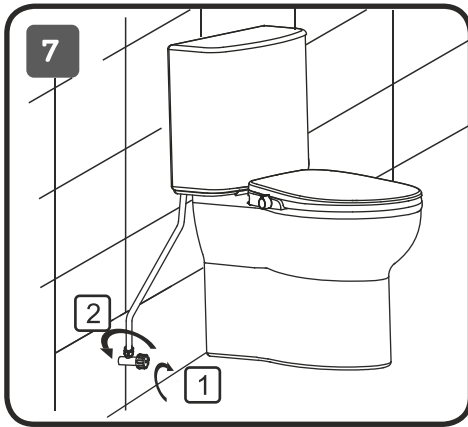

AM · PM

Clean Care

CCM7851WH

AM·PM

CCM7851WH

| | | | | | |
|---|----|---|----|---|----|
|  | x1 |  | x2 |  | x1 |
|  | x1 |  | x2 |  | x1 |

soap+H₂O

H₂O