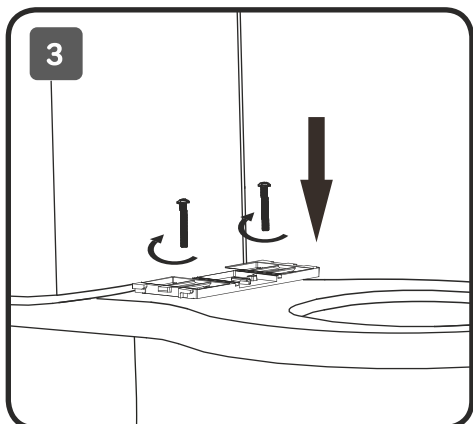

AM · PM

Clean Care

CCM7851WH

AM·PM

CCM7851WH

| | | | | | |
|---|----|---|----|---|----|
|  | x1 |  | x2 |  | x1 |
|  | x1 |  | x2 |  | x1 |

soap+H₂O

H₂O