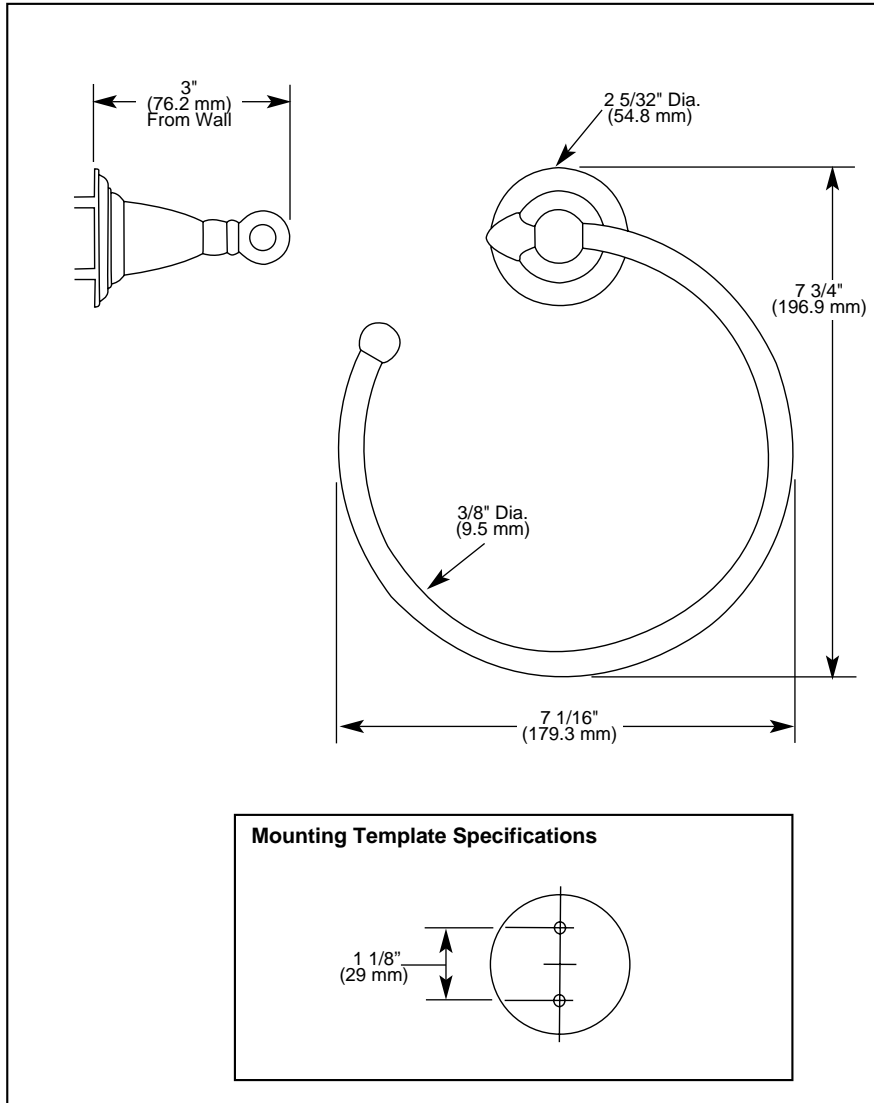

Submitted Model No.: _____

Specific Features: _____

DELTA[®]

ACCESSORIES

- Victorian[®] Series
- Open Towel Ring

STANDARD SPECIFICATIONS:

- Wood blocking is preferable behind all wall surfaces. If wood blocking is not available, the following fasteners are suggested: Tile/Masonry-Plastic or lead Anchors Plaster/drywall-Toggle bolts.
- Mounting hardware and mounting instructions included with product.