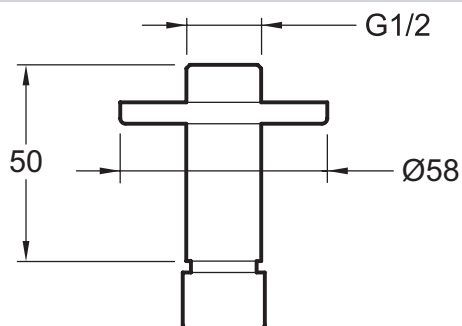

E889

Collection: NO COLLECTION

Finish*:

CP - Chrome

Features

- DIMENSIONS: 2.10 x 2.10 cm
- MATERIAL: Metal
- WEIGHT: 1 kg
- INSTALLATION TYPE: Wall-mount

Technical drawing

Product Specification: Arm for showerhead, overhead installation. E889. Collection: NO COLLECTION. DIMENSIONS: 2.10 x 2.10 cm. WEIGHT: 1 kg. MATERIAL: Metal. INSTALLATION TYPE: Wall-mount.