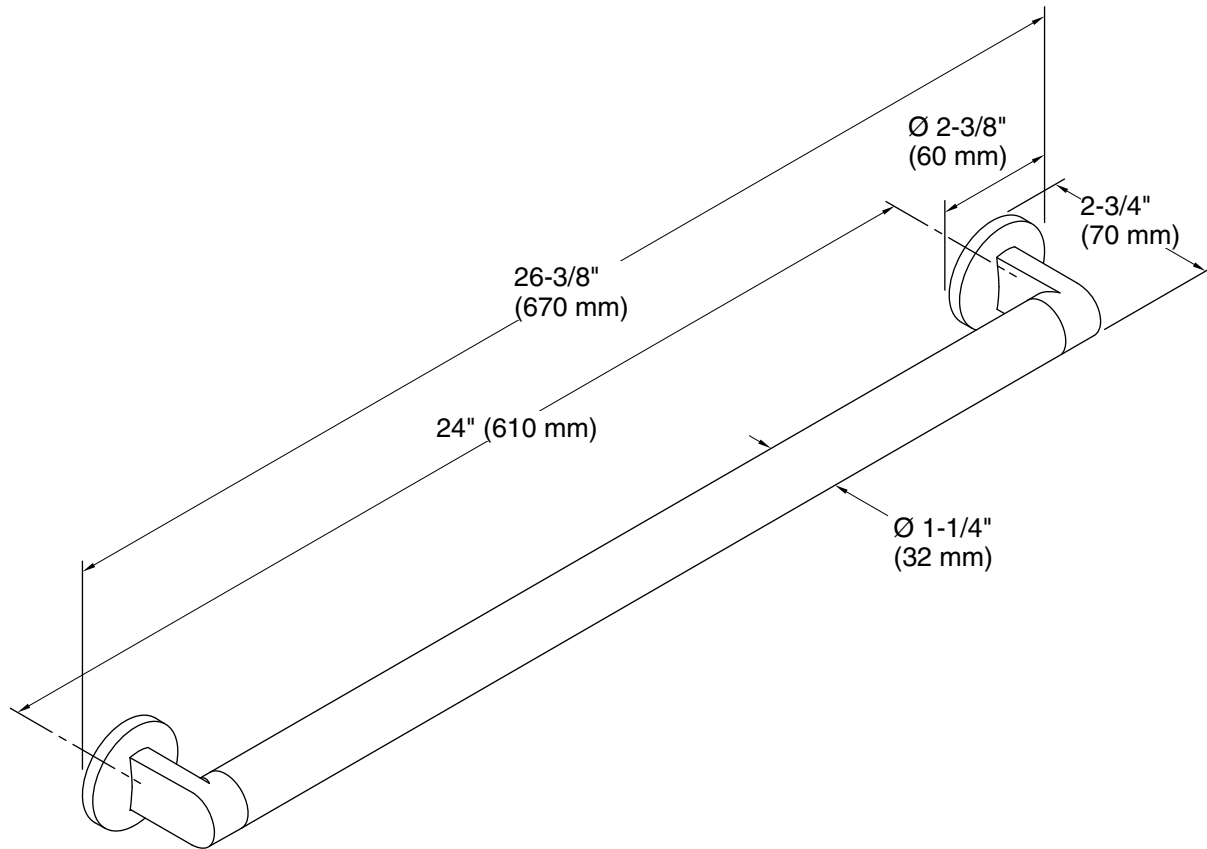

Technical Information

All product dimensions are nominal.

Material: Zinc, Brass

Notes

Install this product according to the installation instructions.

WARNING: Risk of personal injury. The wall plates on the grab bar must be mounted to a brace between the wall studs. This will ensure that the weight of the user is adequately supported.

ADA compliant when installed to the specific requirements of these regulations.