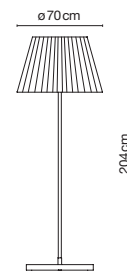

Продажа дизайнерской мебели,
света и аксессуаров
по всей России

8 (800) 500-70-36
hello@barcelonadesign.ru
www.barcelonadesign.ru

TXL

Joan Gaspar, 2007

Cast iron base with slate, and metallic stem, both with stainless cataphoresis treatment. Shade made of textile ribbons. Diffuser in white acid etched glass.

Structure

● Grey

Shade

○ White

TXL Susp.70 / TXL 205

2x E27 FBT 23W

TXL Susp. 58 / TXL 170

3x E14 FBT 11W

TXL 205

Built-in switch

IP44