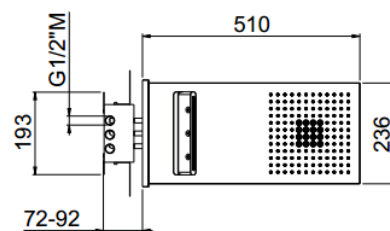

YES

YES ABS
26862-CR

TECHNICAL INFORMATION

Rectangular wall shower head in metal/ABS, 144 non-liming nozzles of which 16 nozzles for soft jet, inspectable and serviceable. 3 jets: rain, soft, cascade. CHROME

Flow rate:
10 l/min

FEATURES

Rain jet

Soft jet

Waterfall jet

Non-liming

inspectable
rectangular

PICTURE

TECHNICAL DRAWING

SPARE PARTS

FINISHINGS