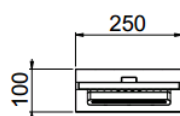

Flow rate:
10 l/min

FEATURES

Rain jet

Soft jet

Waterfall jet

Non-liming

inspectable
rectangular

PICTURE

TECHNICAL DRAWING

SPARE PARTS

FINISHINGS