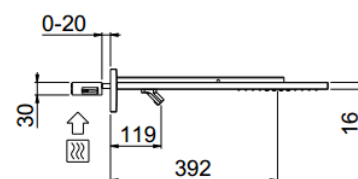

YES

YES ABS
26862-CR

TECHNICAL INFORMATION

Rectangular wall shower head in metal/ABS, 144 non-liming nozzles of which 16 nozzles for soft jet, inspectable and serviceable. 3 jets: rain, soft, cascade. CHROME

Flow rate:
10 l/min

FEATURES

Rain jet

Soft jet

Waterfall jet

Non-liming

inspectable
rectangular

PICTURE

TECHNICAL DRAWING

SPARE PARTS

FINISHINGS